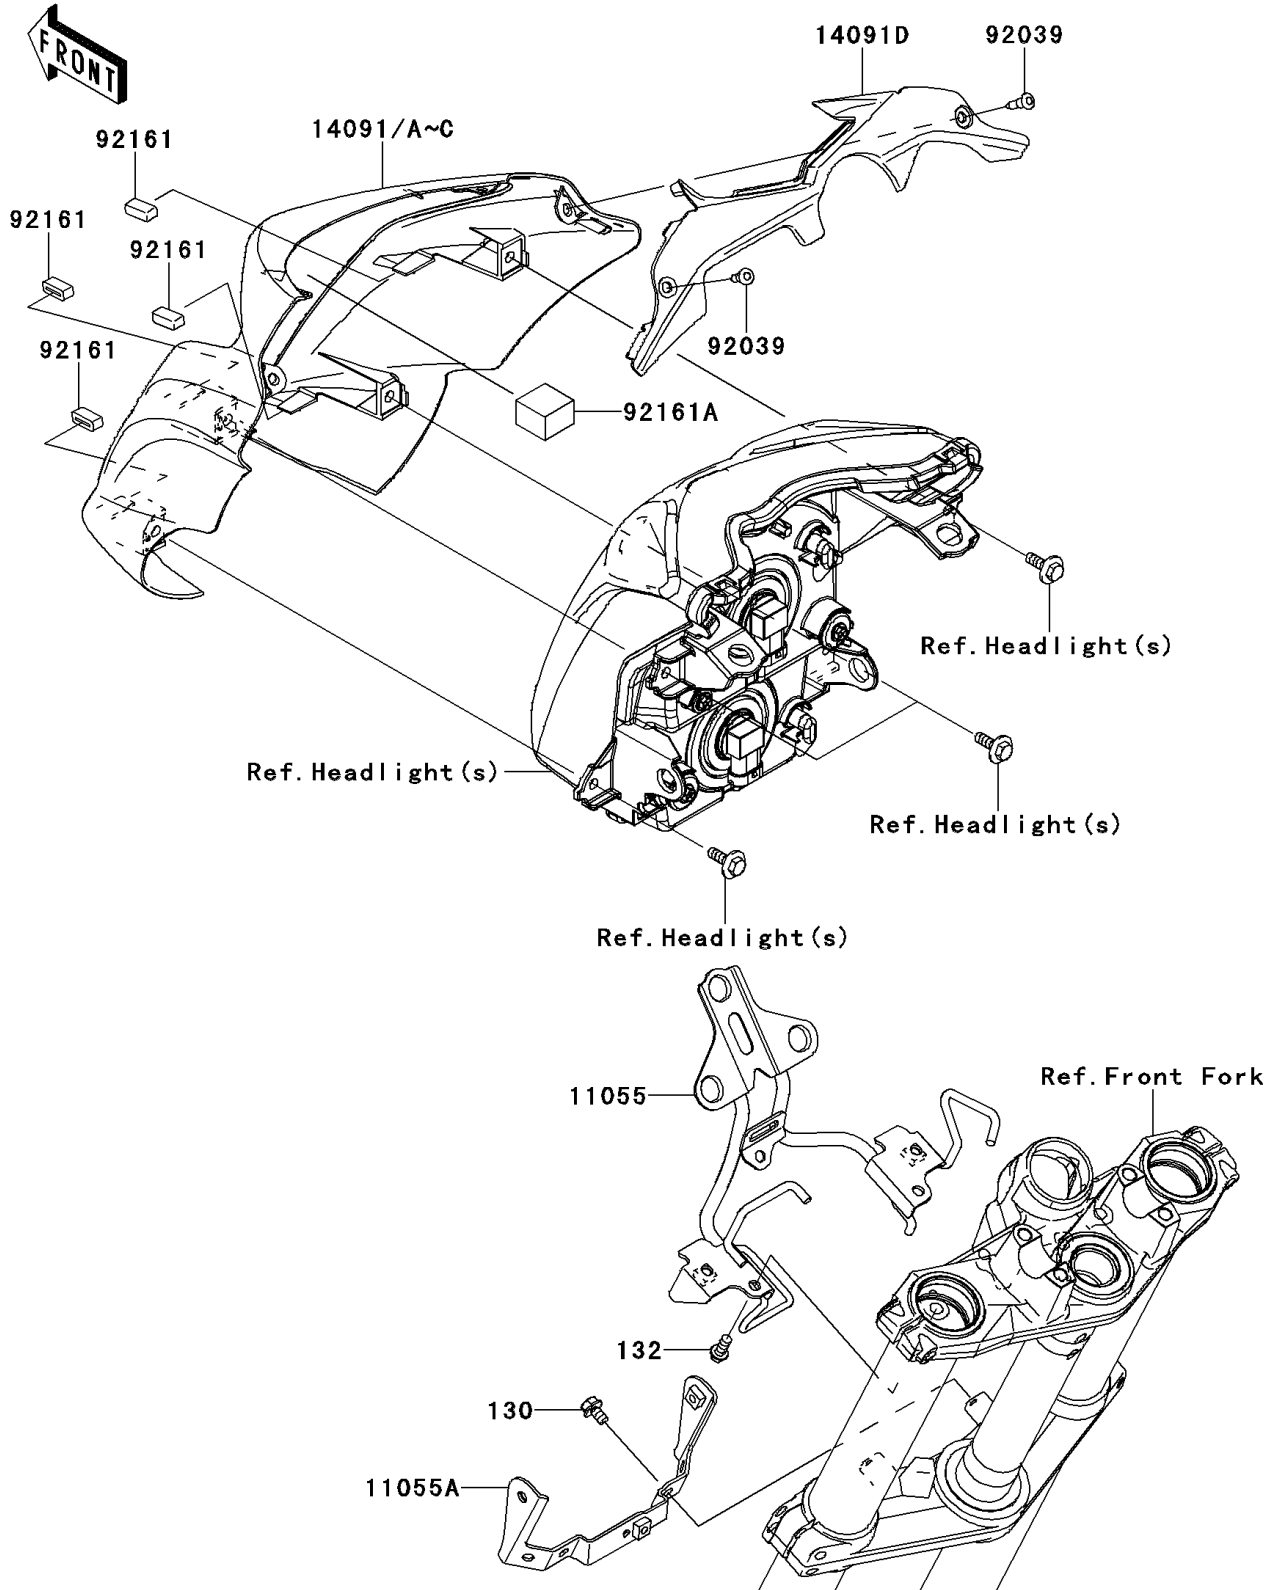

2010 ER-6n PARTS DIAGRAM

Cowling

F2871

2010 ER-6n PARTS LIST

Cowling

ITEM NAME	PART NUMBER	QUANTITY
BRACKET,HEAD LAMP,UPP (Ref # 11055)	11055-0591	1
BRACKET,HEAD LAMP,LWR (Ref # 11055A)	11055-0592	1
COVER,HEAD LAMP,EBONY (Ref # 14091)	14091-1587-H8	1
COVER,HEAD LAMP,M.F.S.BLACK (Ref # 14091B)	14091-1587-15V	1
COVER,HEAD LAMP,P.B.ORANGE (Ref # 14091C)	14091-1587-848	1
COVER,INNER,HEAD LAMP (Ref # 14091D)	14091-1589	1
RIVET (Ref # 92039)	92039-0023	2
DAMPER (Ref # 92161)	92161-0620	4
DAMPER,T=13 (Ref # 92161A)	92161-0792	1
BOLT-FLANGED,6X10 (Ref # 130)	130BB0610	2
BOLT-FLANGED-SMALL,6X14 (Ref # 132)	132BA0614	2