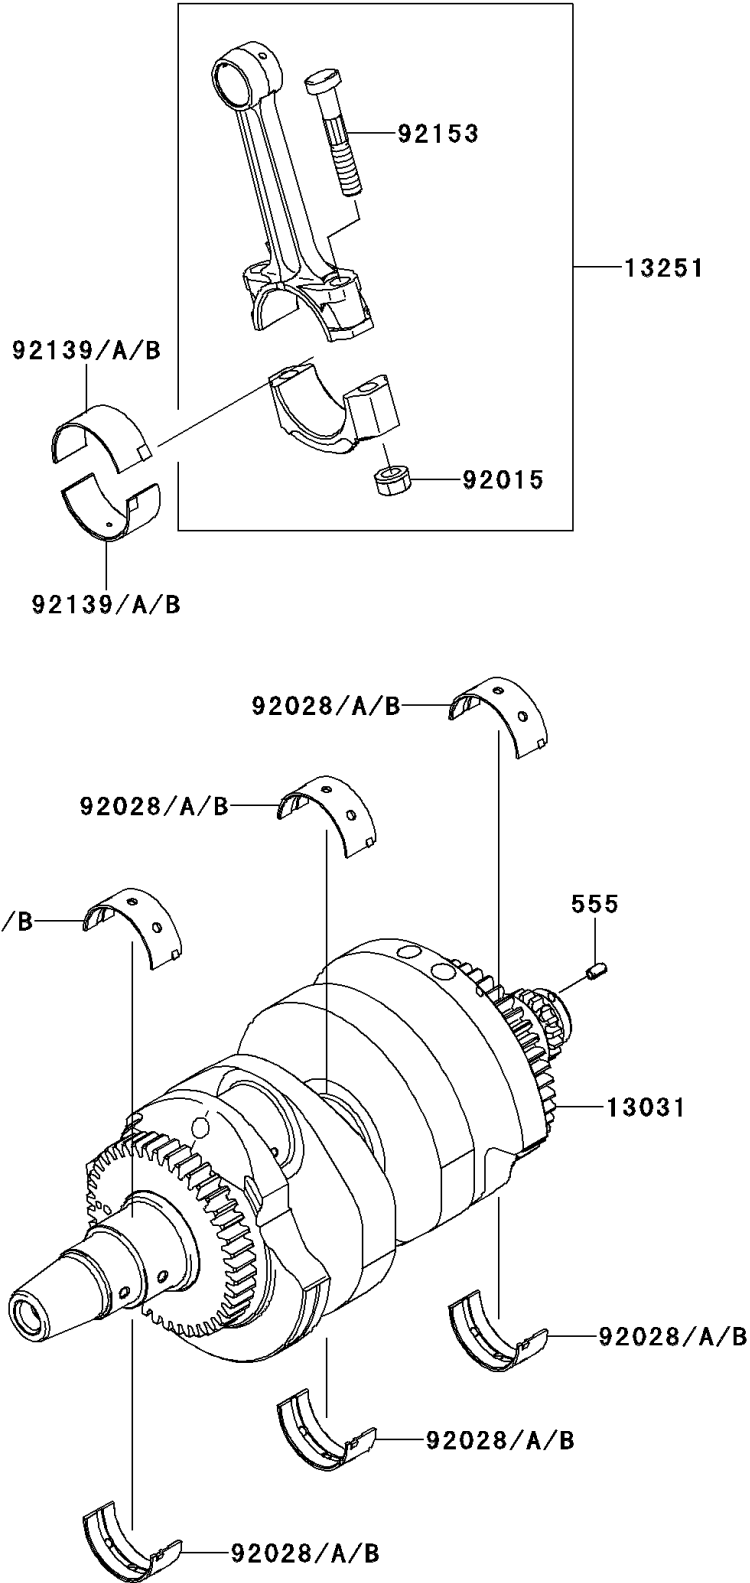

2010 Ninja® 650R PARTS DIAGRAM

Crankshaft

E1321

2010 Ninja® 650R PARTS LIST

Crankshaft

ITEM NAME	PART NUMBER	QUANTITY
CRANKSHAFT-COMP (Ref # 13031)	13031-0097	1
ROD-ASSY-CONNECTING,K (Ref # 13251)	13251-0010-KK	2
NUT,FLANGED,8MM (Ref # 92015)	92015-1311	4
BUSHING,CRANKSHAFT,BLUE (Ref # 92028)	92028-1903	6
BUSHING,CRANKSHAFT,BLACK (Ref # 92028A)	92028-1904	AR
BUSHING,CRANKSHAFT,BROWN (Ref # 92028B)	92028-1905	AR
BUSHING,CON-ROD,BLUE (Ref # 92139)	92139-0114	4
BUSHING,CON-ROD,BLACK (Ref # 92139A)	92139-0115	AR
BUSHING,CON-ROD,BROWN (Ref # 92139B)	92139-0116	AR
BOLT,CON-ROD,8X49 (Ref # 92153)	92153-0957	4
PIN-SPRING,4X8 (Ref # 555)	555A0408	1