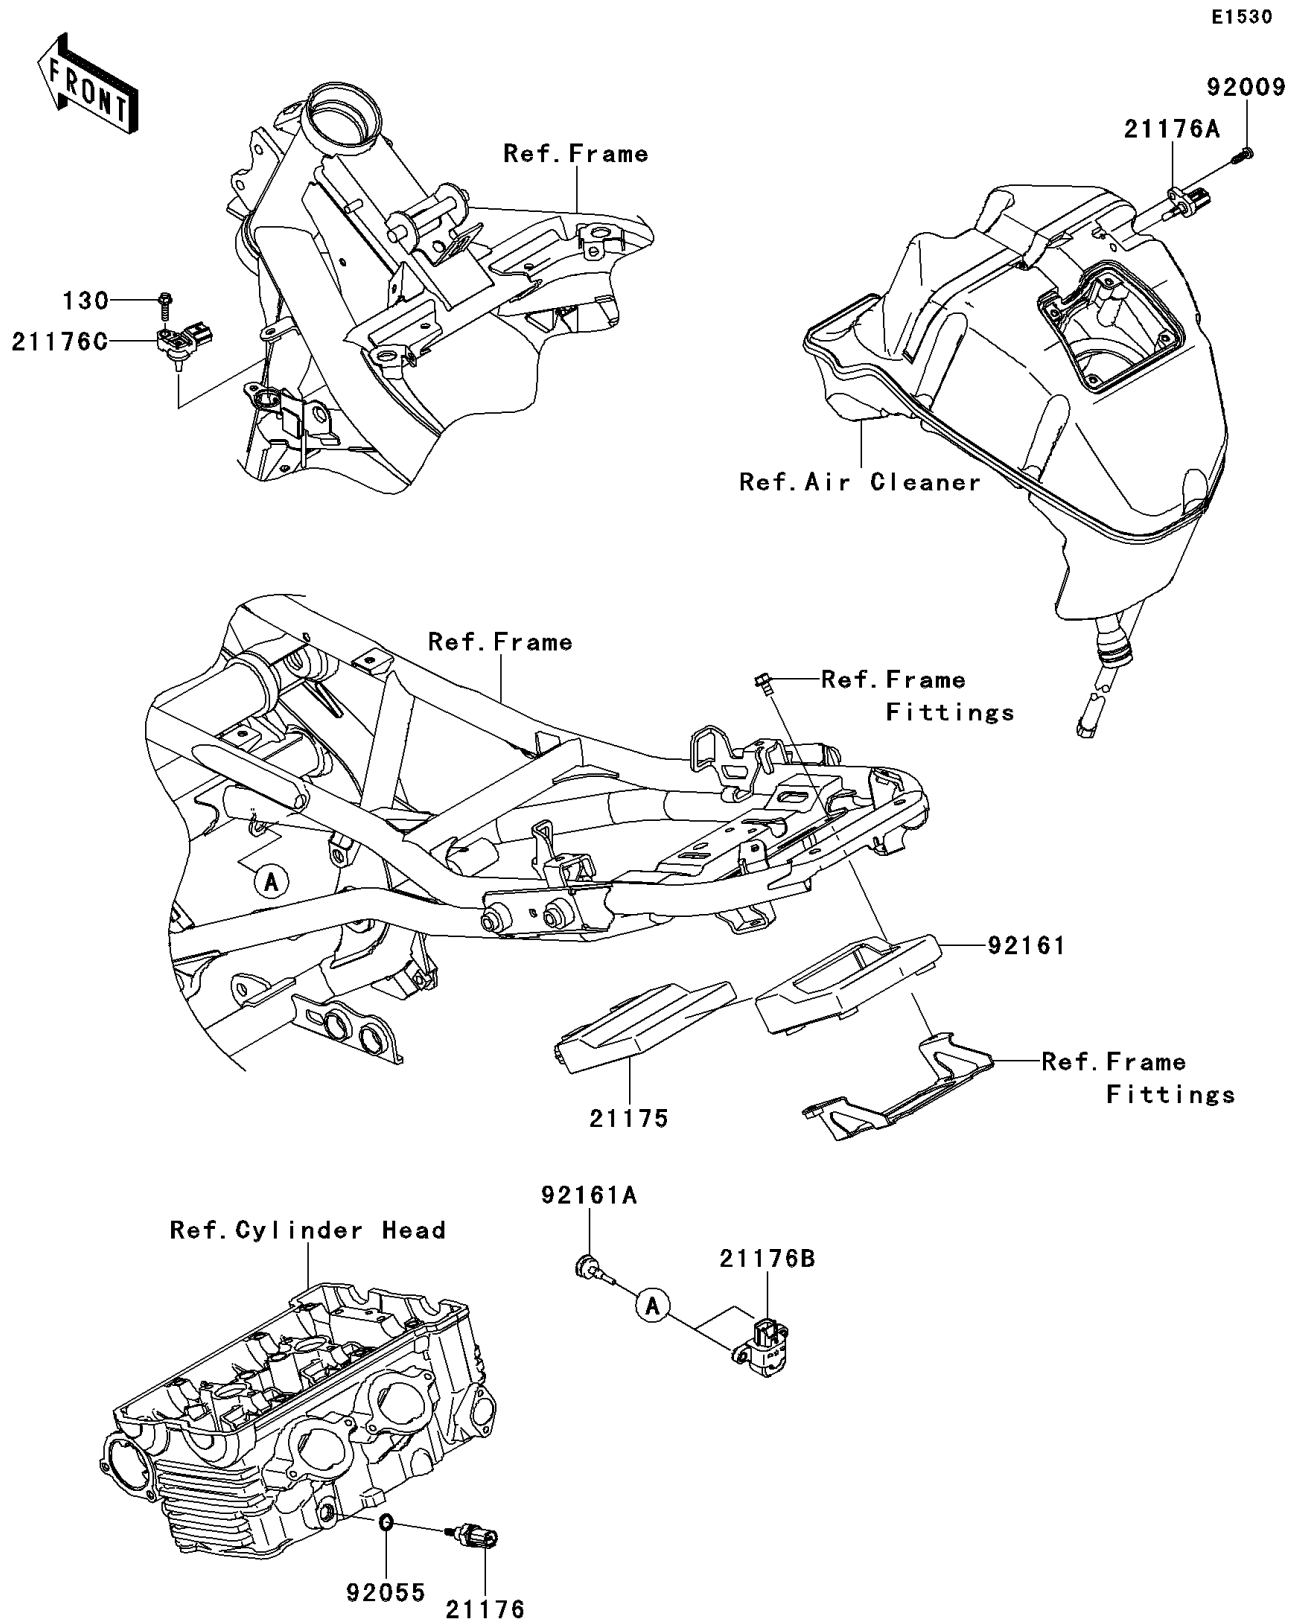

# 2010 Ninja® 650R PARTS DIAGRAM

## Fuel Injection

### Fuel Injection

ITEM NAME	PART NUMBER	QUANTITY
CONTROL UNIT-ELECTRONIC (Ref # 21175)	21175-0206	1
SENSOR,WATER TEMP (Ref # 21176)	21176-0009	1
SENSOR,AIR TEMPERATURE (Ref # 21176A)	21176-0048	1
SENSOR,VEHICLE-DOWN (Ref # 21176B)	21176-0067	1
SENSOR,PRESSURE (Ref # 21176C)	21176-0111	1
SCREW,TAPPING,5X16 (Ref # 92009)	92009-1984	1
RING-O,9.5X1.9 (Ref # 92055)	92055-0016	1
DAMPER,ECU (Ref # 92161)	92161-0630	1
DAMPER (Ref # 92161A)	92161-0839	2
BOLT-FLANGED,5X18 (Ref # 130)	130BA0518	1