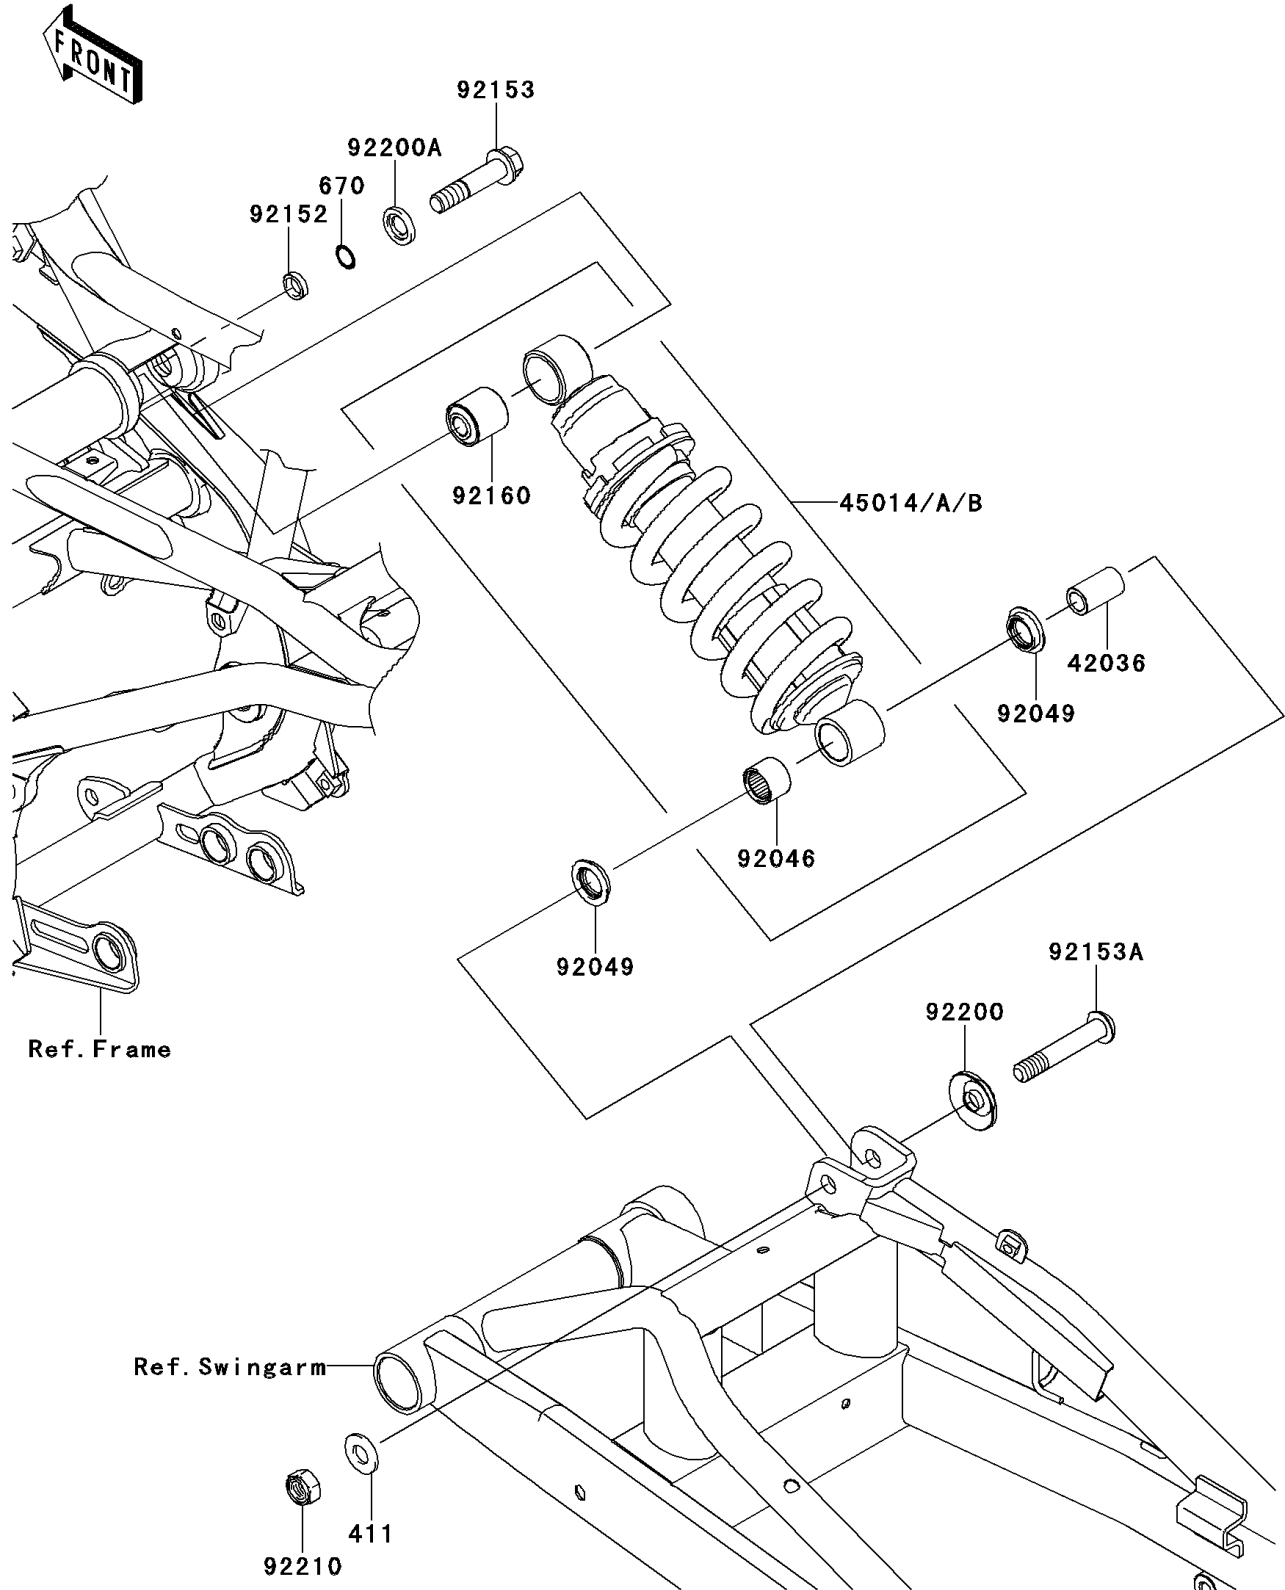

2009 Ninja® 650R PARTS DIAGRAM

Suspension/Shock Absorber

F2151

2009 Ninja® 650R PARTS LIST

Suspension/Shock Absorber

ITEM NAME	PART NUMBER	QUANTITY
SLEEVE,12.1X18X32 (Ref # 42036)	42036-0024	1
SHOCKABSORBER,S.RED (Ref # 45014)	45014-0249-VM	1
SHOCKABSORBER,P.SILVER (Ref # 45014B)	45014-0249-458	1
BEARING-NEEDLE,SFYZM182417 (Ref # 92046)	92046-1272	1
SEAL-OIL (Ref # 92049)	92049-0133	2
COLLAR,12.1X16.8X4.4 (Ref # 92152)	92152-0811	1
BOLT,FLANGED,12X55 (Ref # 92153)	92153-1766	1
BOLT,SOCKET,12X70 (Ref # 92153A)	92153-1985	1
DAMPER,SHOCKABSORBER (Ref # 92160)	92160-1161	1
WASHER (Ref # 92200)	92200-0484	1
WASHER,12.5X24X3.2 (Ref # 92200A)	92200-0519	1
NUT,LOCK,12MM (Ref # 92210)	92210-0300	1
WASHER-PLAIN,12MM (Ref # 411)	411AA1200	1
O RING,12MM (Ref # 670)	670B2012	1