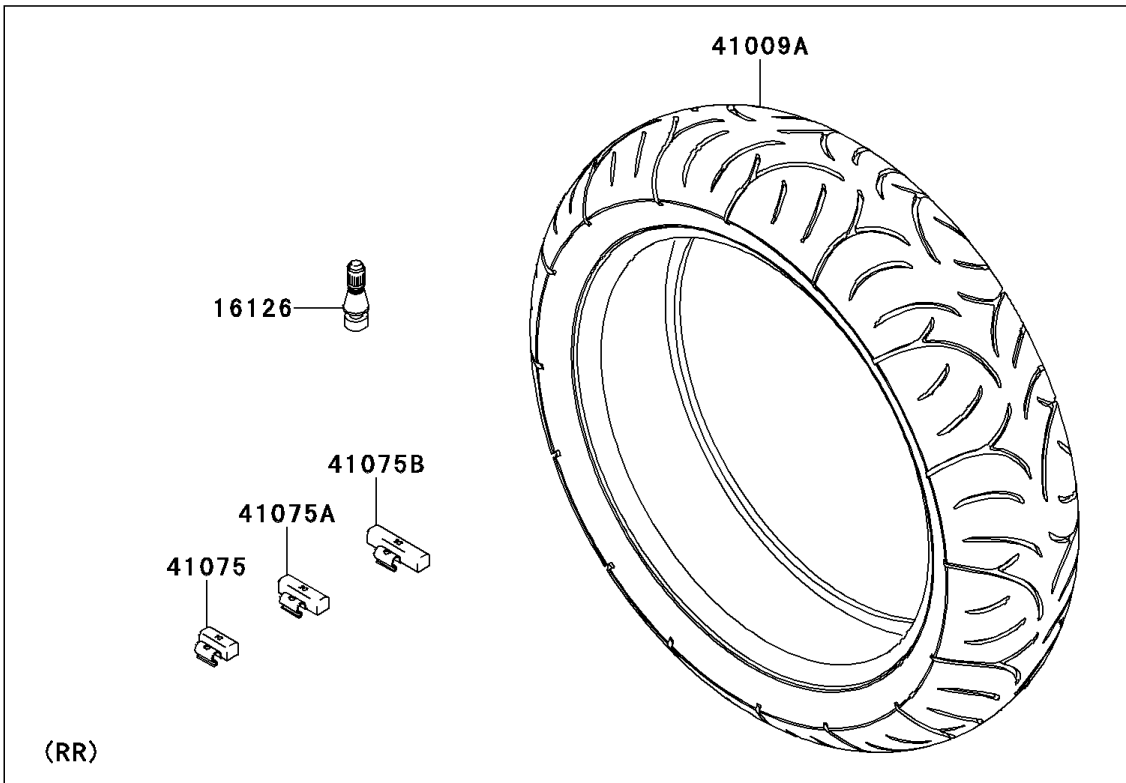

2010 Ninja® 650R PARTS DIAGRAM

Tires

F2210

2010 Ninja® 650R PARTS LIST

Tires

ITEM NAME	PART NUMBER	QUANTITY
VALVE,TIRE (Ref # 16126)	16126-1140	2
TIRE,FR,120/70ZR17(58W),BT021F (Ref # 41009)	41009-0199	1
TIRE,RR,160/60ZR17(69W),BT021R (Ref # 41009A)	41009-0200	1
BALANCER-WHEEL,10G,SILVER (Ref # 41075)	41075-0007	AR
BALANCER-WHEEL,20G,SILVER (Ref # 41075A)	41075-0008	AR
BALANCER-WHEEL,30G,SILVER (Ref # 41075B)	41075-0009	AR