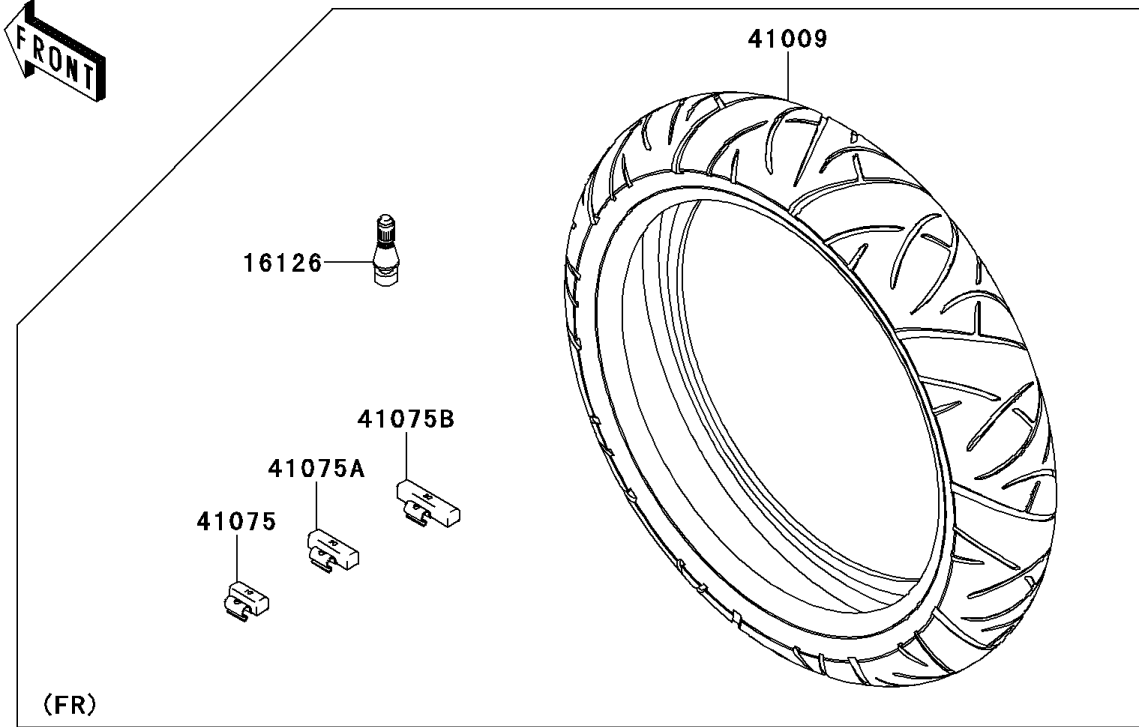

2010 Ninja® 650R PARTS DIAGRAM

Tires

F2210

2010 Ninja® 650R PARTS LIST

Tires

ITEM NAME	PART NUMBER	QUANTITY
VALVE,TIRE (Ref # 16126)	16126-1140	2
TIRE,FR,120/70ZR17(58W),BT021F (Ref # 41009)	41009-0199	1
TIRE,RR,160/60ZR17(69W),BT021R (Ref # 41009A)	41009-0200	1
BALANCER-WHEEL,10G,SILVER (Ref # 41075)	41075-0007	AR
BALANCER-WHEEL,20G,SILVER (Ref # 41075A)	41075-0008	AR
BALANCER-WHEEL,30G,SILVER (Ref # 41075B)	41075-0009	AR