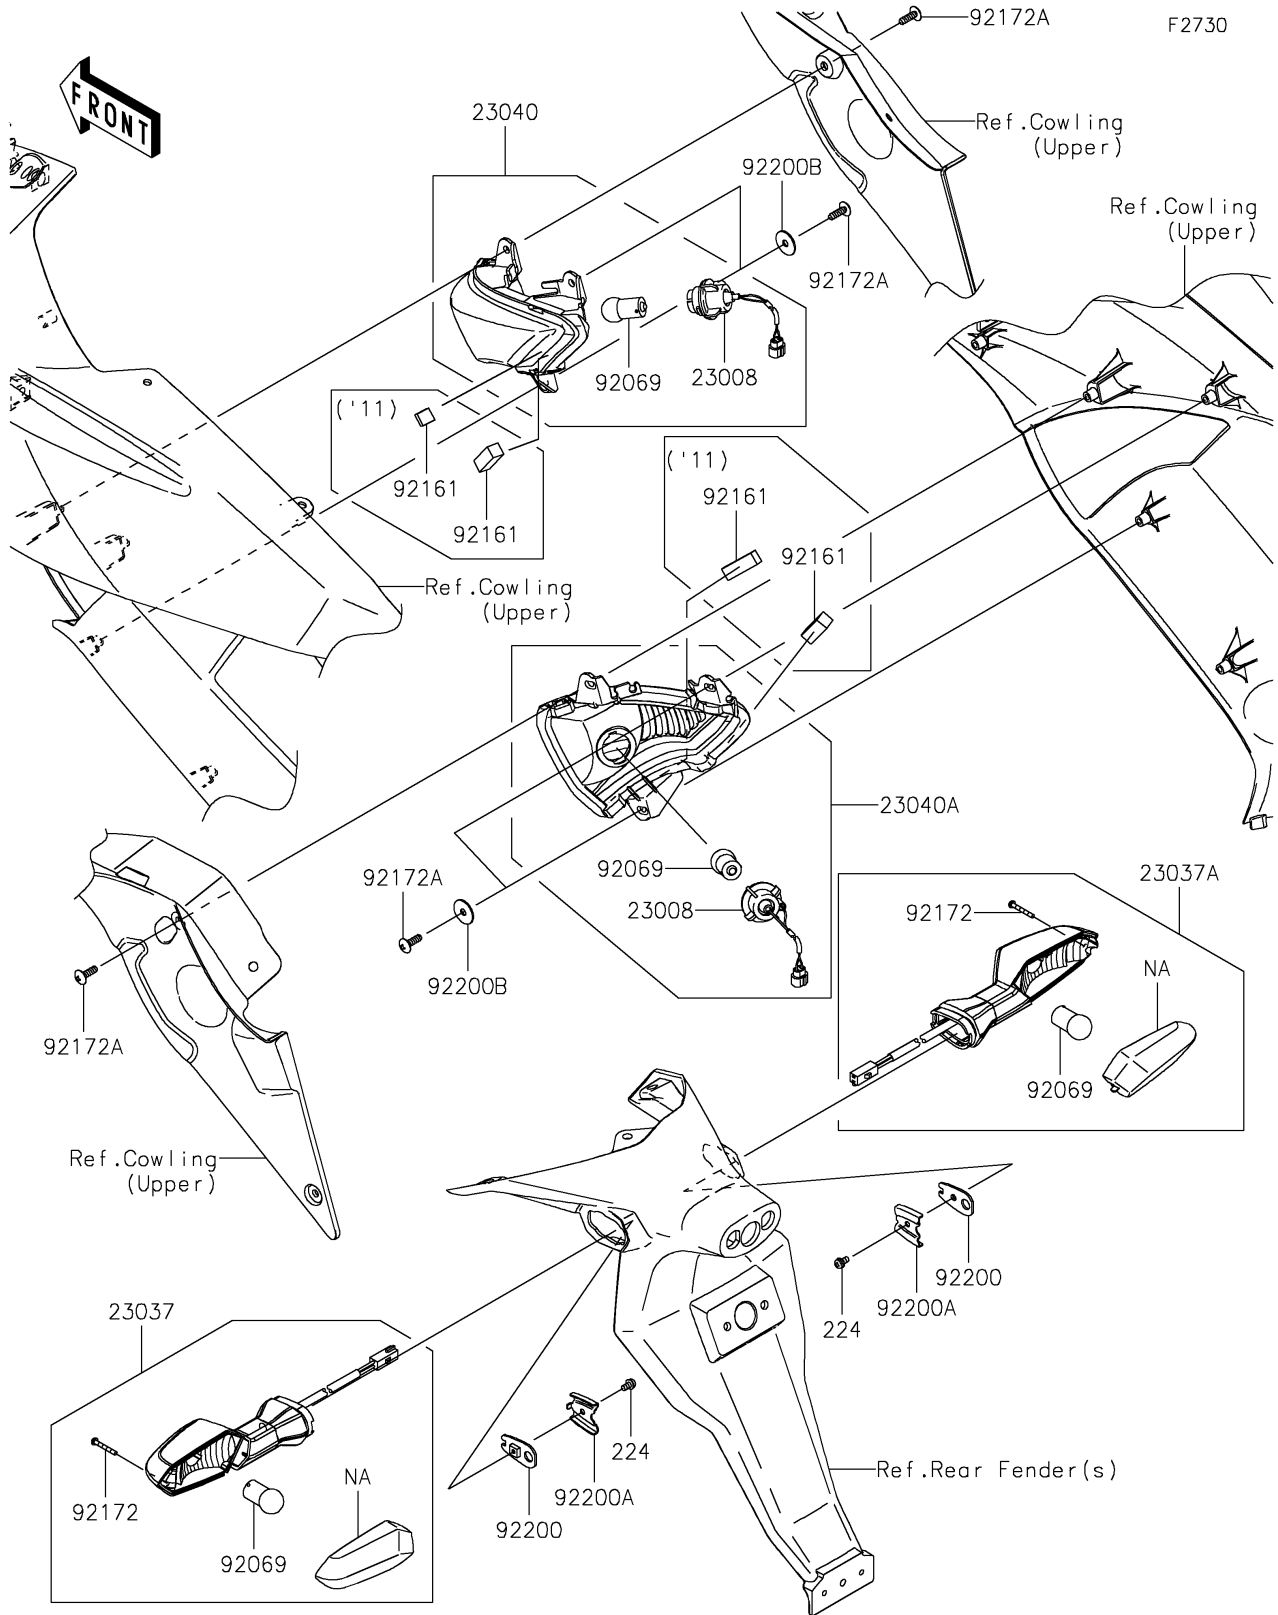

2010 Ninja® 650R PARTS DIAGRAM

Turn Signals

2010 Ninja® 650R PARTS LIST

Turn Signals

ITEM NAME	PART NUMBER	QUANTITY
SOCKET-ASSY,SIGNAL LAMP,FR (Ref # 23008)	23008-0101	2
LAMP-ASSY-SIGNAL,RR,LH (Ref # 23037)	23037-0161	1
LAMP-ASSY-SIGNAL,RR,RH (Ref # 23037A)	23037-0162	1
LAMP-SIGNAL,FR,LH (Ref # 23040)	23040-0097	1
LAMP-SIGNAL,FR,RH (Ref # 23040A)	23040-0098	1
BULB,12V 10W (Ref # 92069)	92069-0024	4
SCREW,2.9X22 (Ref # 92172)	92172-0395	2
SCREW,TAPPING,5X16 (Ref # 92172A)	92172-0427	6
WASHER,SIGNAL LAMP (Ref # 92200)	92200-0164	2
WASHER,SIGNAL LAMP (Ref # 92200A)	92200-0165	2
WASHER,5.5X20X1.2 (Ref # 92200B)	92200-0284	4
SCREW-PAN-WP-CROS,4X8 (Ref # 224)	224AB0408	2