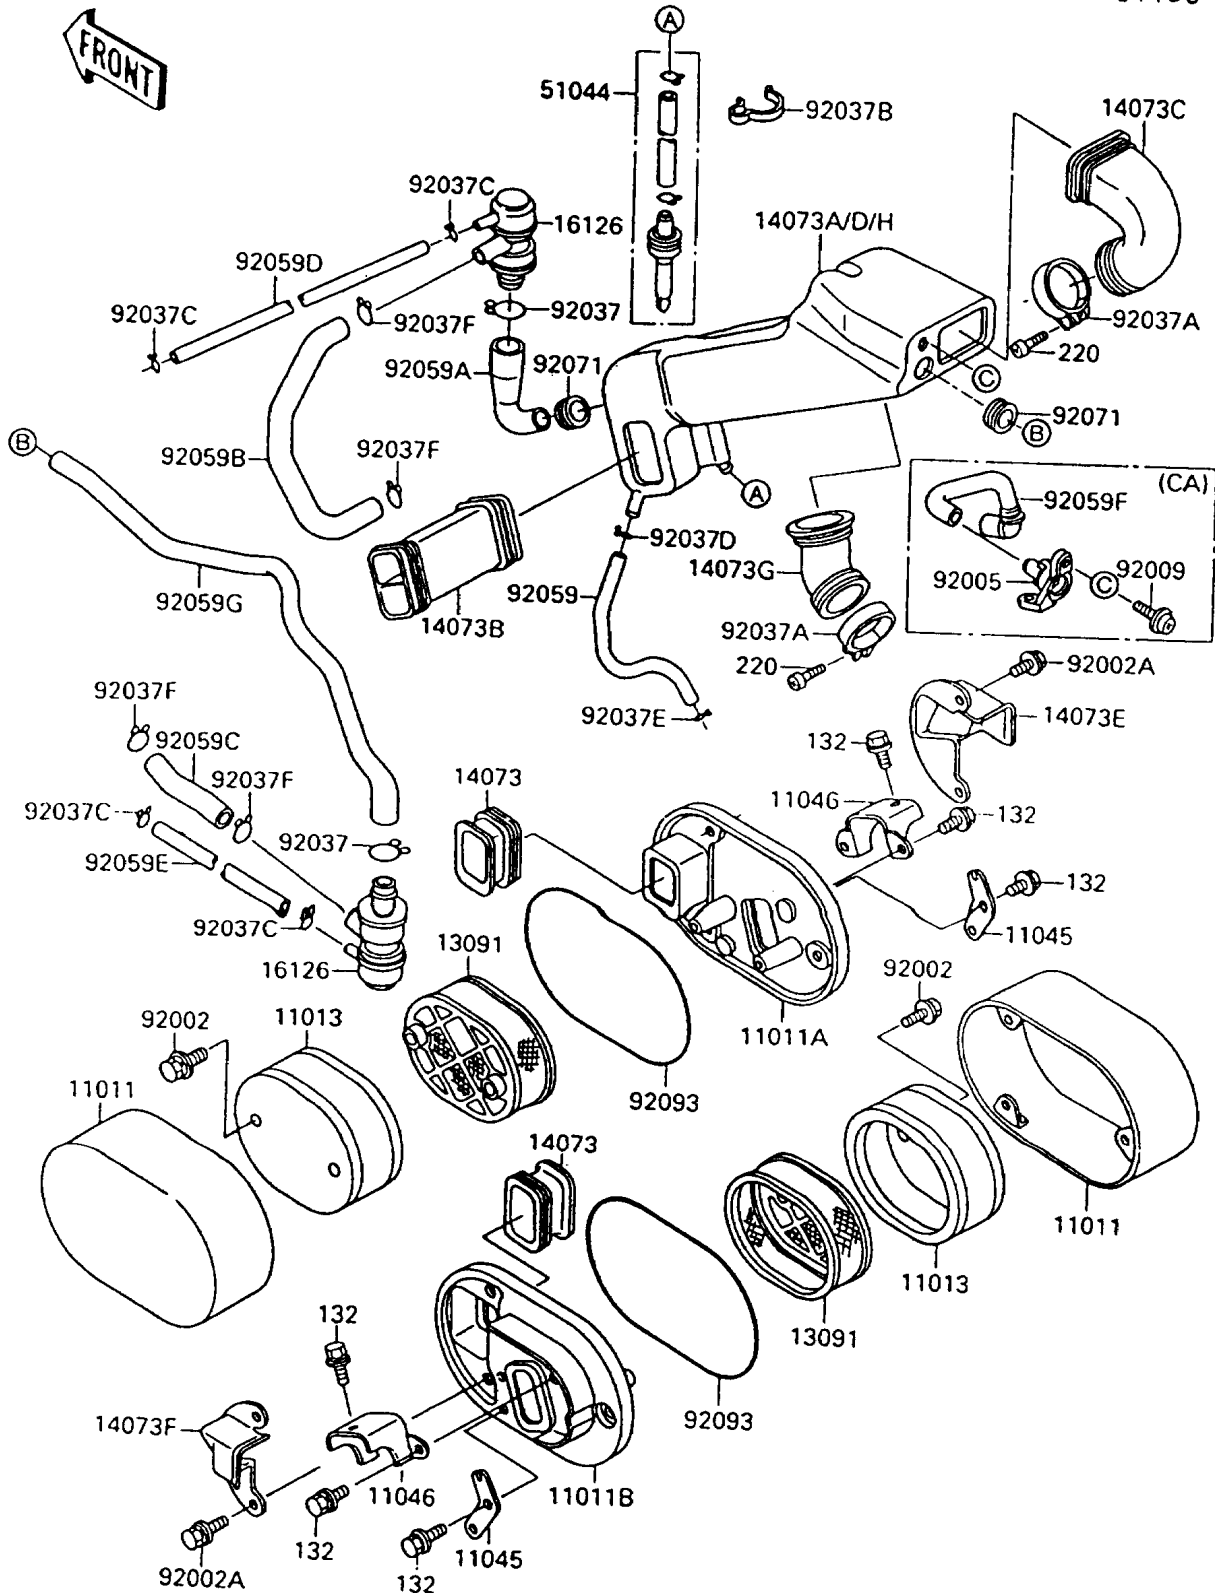

1994 Vulcan 88 PARTS DIAGRAM

Air Cleaner

E7130

1994 Vulcan 88 PARTS LIST

Air Cleaner

ITEM NAME	PART NUMBER	QUANTITY
CASE-AIR FILTER,OUTSIDE (Ref # 11011)	11011-1248	2
CASE-AIR FILTER,LH,INSIDE (Ref # 11011A)	11011-1289	1
CASE-AIR FILTER,RH,INSIDE (Ref # 11011B)	11011-1290	1
ELEMENT-AIR FILTER (Ref # 11013)	11013-1122	2
BRACKET,AIR FILTER,LWR (Ref # 11045)	11045-1434	2
BRACKET,AIR FILTER,UPP (Ref # 11046)	11046-1035	2
HOLDER,ELEMENT (Ref # 13091)	13091-1345	2
DUCT,INLET (Ref # 14073)	14073-1296	2
DUCT,SURGE TANK (Ref # 14073A)	14073-1297	1
DUCT,AIR FILTER (Ref # 14073B)	14073-1298	2
DUCT,FR,CARBURETOR (Ref # 14073C)	14073-1299	1
DUCT,SURGE TANK (Ref # 14073D)	14073-1306	1
DUCT,LH (Ref # 14073E)	14073-1316	1
DUCT,RH (Ref # 14073F)	14073-1317	1
DUCT,RR,CARBURETOR (Ref # 14073G)	14073-1326	1
DUCT,SURGE TANK (Ref # 14073H)	14073-1357	1
VALVE,AIR SWITCH (Ref # 16126)	16126-1188	2
TUBE-ASSY (Ref # 51044)	51044-1089	1
BOLT,6X25 (Ref # 92002)	92002-1137	4
BOLT,6X16 (Ref # 92002A)	92002-1242	6
FITTING (Ref # 92005)	92005-1163	1
SCREW,6X14 (Ref # 92009)	92009-1272	2
CLAMP,TUBE (Ref # 92037)	92037-1076	2
CLAMP,BOOT FITTING (Ref # 92037A)	92037-1112	2
CLAMP,HOSE (Ref # 92037B)	92037-1552	1
CLAMP (Ref # 92037C)	92037-1712	4
CLAMP,14MM (Ref # 92037D)	92037-1862	1
CLAMP,BREATHER TUBE (Ref # 92037E)	92037-192	1
CLAMP,TUBE (Ref # 92037F)	92037-213	4

1994 Vulcan 88 PARTS LIST

Air Cleaner

ITEM NAME	PART NUMBER	QUANTITY
TUBE,BREATHER (Ref # 92059)	92059-1777	1
TUBE,ASV-SURGE TANK (Ref # 92059A)	92059-1779	1
BOLT-FLANGED-SMALL,6X10 (Ref # 132)	132J0610	10
SCREW-PAN-CROS (Ref # 220)	220C0430	2
TUBE,VALVE-ASV (Ref # 92059B)	92059-1780	1
TUBE,ASV-CAP(R) (Ref # 92059C)	92059-1783	1
TUBE,4X9X420 (Ref # 92059D)	92059-1820	1
TUBE,4X9X650 (Ref # 92059E)	92059-1846	1
TUBE,AIR FILTER (Ref # 92059F)	92059-1859	1
TUBE,AIR VALVE-AIR FILTER (Ref # 92059G)	92059-1873	1
GROMMET,AIR FILTER (Ref # 92071)	92071-1028	2
SEAL,AIR FILTER (Ref # 92093)	92093-1236	2