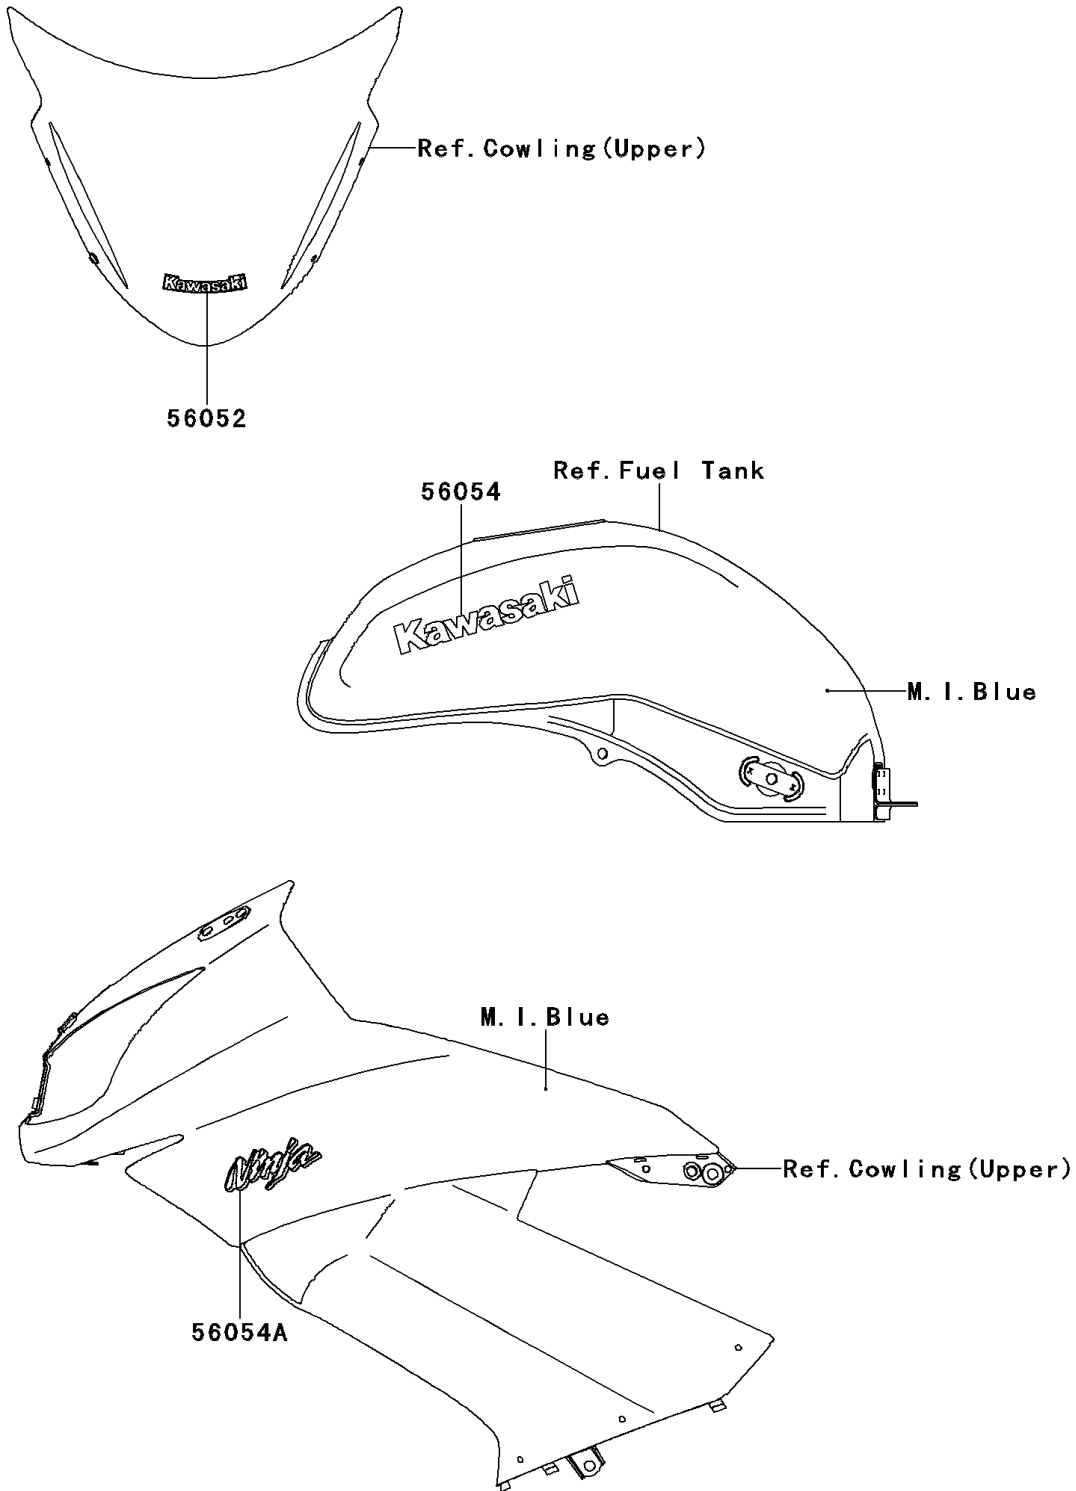

2010 Ninja® 650R PARTS DIAGRAM

Decals(M.I.Blue)(CAF)(CA,US)

F2861F

2010 Ninja® 650R PARTS LIST

Decals(M.I.Blue)(CAF)(CA,US)

ITEM NAME	PART NUMBER	QUANTITY
MARK,WINDSHIELD,KAWASAKI (Ref # 56052)	56052-0154	1
MARK,FUEL TANK,KAWASAKI (Ref # 56054)	56054-0537	2
MARK,UPP COWLING,NINJA (Ref # 56054A)	56054-0538	2