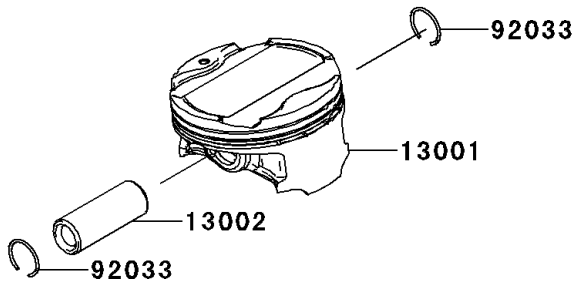

# 2011 Z1000 PARTS DIAGRAM

Cylinder/Piston(s)

E1120

## 2011 Z1000 PARTS LIST

Cylinder/Piston(s)

ITEM NAME	PART NUMBER	QUANTITY
CYLINDER-ENGINE (Ref # 11005)	11005-0118	1
GASKET,CYLINDER BASE (Ref # 11061)	11061-0402	1
PISTON-ENGINE (Ref # 13001)	13001-0114	4
PIN-PISTON (Ref # 13002)	13002-0004	4
RING-SET-PISTON (Ref # 13008)	13008-0039	4
RING-SNAP (Ref # 92033)	92033-1054	8