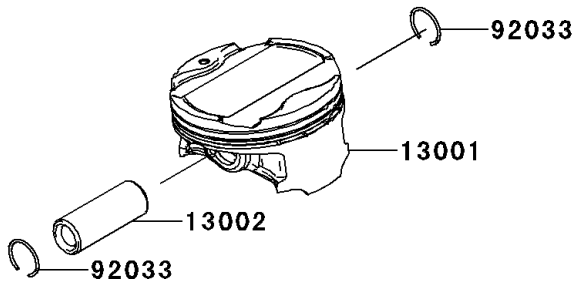

2012 Z1000 PARTS DIAGRAM

Cylinder/Piston(s)

E1120

2012 Z1000 PARTS LIST

Cylinder/Piston(s)

ITEM NAME	PART NUMBER	QUANTITY
CYLINDER-ENGINE (Ref # 11005)	11005-0118	1
GASKET,CYLINDER BASE (Ref # 11061)	11061-0402	1
PISTON-ENGINE (Ref # 13001)	13001-0114	4
PIN-PISTON (Ref # 13002)	13002-0004	4
RING-SET-PISTON (Ref # 13008)	13008-0039	4
RING-SNAP (Ref # 92033)	92033-1054	8