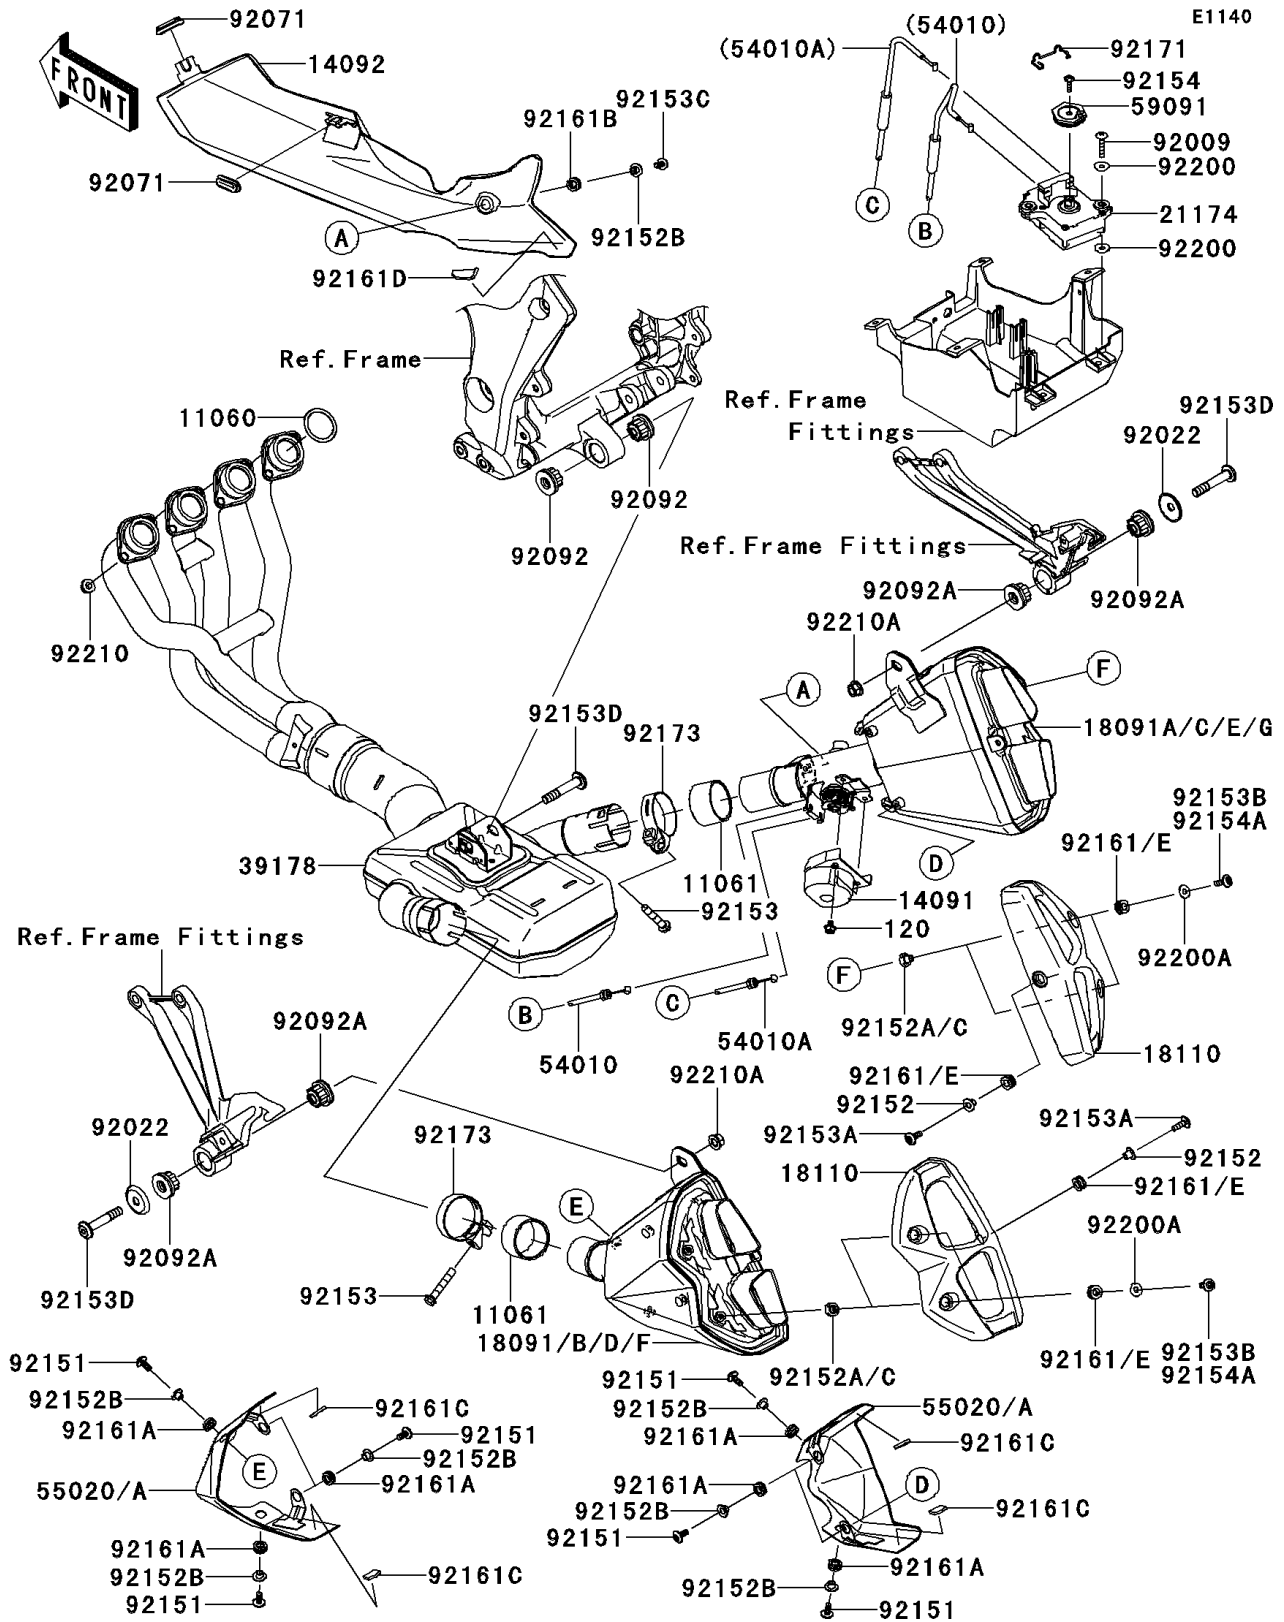

2011 Z1000 PARTS DIAGRAM

Muffler(s)

2011 Z1000 PARTS LIST

Muffler(s)

ITEM NAME	PART NUMBER	QUANTITY
GASKET,EXHAUST PIPE HOLDER (Ref # 11060)	11060-1103	4
GASKET,MUFFLER CONNECTING (Ref # 11061)	11061-0726	2
COVER,PULLEY (Ref # 14091)	14091-0712	1
COVER,SIDE UNDER (Ref # 14092)	14092-0150	1
BODY-COMP-MUFFLER,LH (Ref # 18091B)	18091-0704	1
BODY-COMP-MUFFLER,RH (Ref # 18091C)	18091-0776	1
BODY END-MUFFLER (Ref # 18110)	18110-0114	2
MOTOR-ELECTRIC (Ref # 21174)	21174-0005	1
MANIFOLD-COMP-EXHAUST (Ref # 39178)	39178-0144	1
CABLE,OPEN,WHITE (Ref # 54010)	54010-0119	1
CABLE,CLOSE,BLACK (Ref # 54010A)	54010-0120	1
GUARD,FRONT COVER (Ref # 55020A)	55020-0568	2
PULLEY (Ref # 59091)	59091-0007	1
SCREW,TAPPING,6X30 (Ref # 92009)	92009-1481	2
WASHER (Ref # 92022)	92022-289	2
GROMMET (Ref # 92071)	92071-1187	2
BUSHING-RUBBER (Ref # 92092)	92092-1081	2
BUSHING-RUBBER,MUFFLER (Ref # 92092A)	92092-1087	4
BOLT,SOCKET,6X14 (Ref # 92151)	92151-1654	8
COLLAR (Ref # 92152)	92152-0237	2
COLLAR (Ref # 92152A)	92152-0237	4
COLLAR (Ref # 92152B)	92152-0286	9
BOLT,8X45 (Ref # 92153)	92153-0702	2
BOLT,6X18 (Ref # 92153A)	92153-0816	2
BOLT,6X18 (Ref # 92153B)	92153-0816	4
BOLT,SOCKET,6X16 (Ref # 92153C)	92153-0817	1
BOLT,SOCKET,10X58 (Ref # 92153D)	92153-1930	3
BOLT,TORX,5X18 (Ref # 92154)	92154-0217	1
DAMPER (Ref # 92161A)	92161-0306	8

2011 Z1000 PARTS LIST

Muffler(s)

ITEM NAME	PART NUMBER	QUANTITY
DAMPER (Ref # 92161B)	92161-0308	1
DAMPER (Ref # 92161C)	92161-0856	4
DAMPER,SIDE COVER (Ref # 92161D)	92161-0870	1
DAMPER (Ref # 92161E)	92161-0938	6
CLAMP (Ref # 92171)	92171-0292	1
CLAMP (Ref # 92173)	92173-0037	2
WASHER (Ref # 92200)	92200-0078	4
WASHER,6.5X16X1.0 (Ref # 92200A)	92200-3712	4
NUT,8MM (Ref # 92210)	92210-0076	8
NUT (Ref # 92210A)	92210-0568	2
BOLT-SOCKET,6X10 (Ref # 120)	120CB0610	2