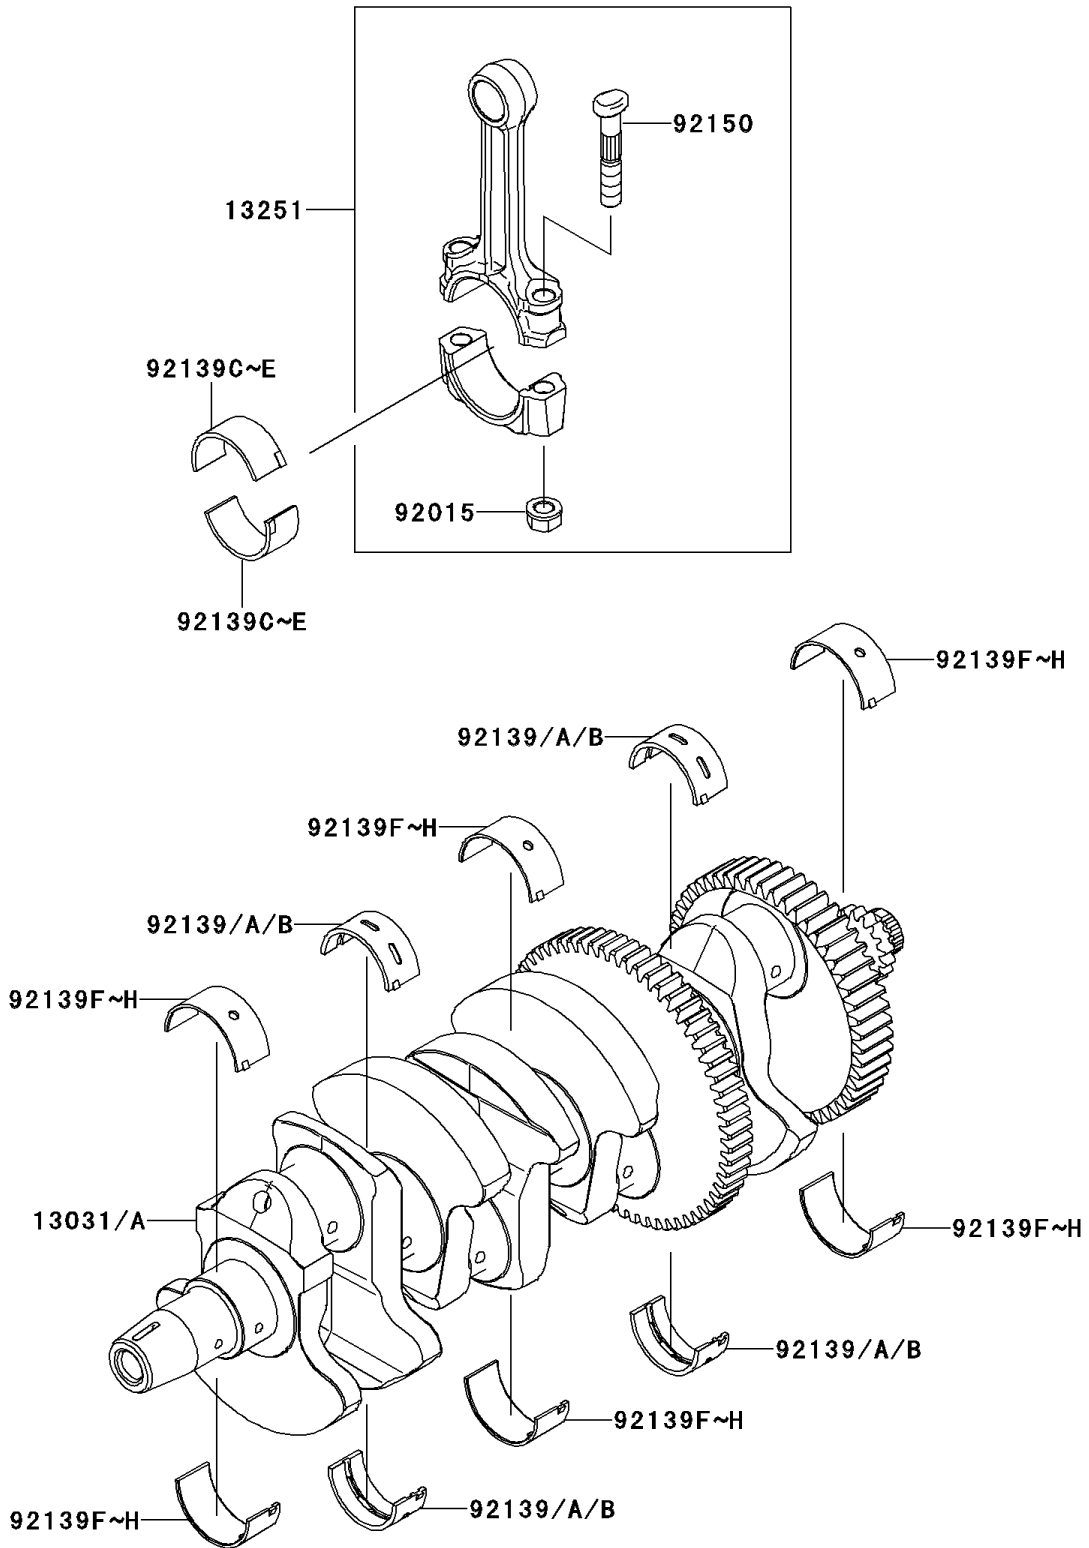

2010 Z1000 PARTS DIAGRAM

Crankshaft

E1321

2010 Z1000 PARTS LIST

Crankshaft

ITEM NAME	PART NUMBER	QUANTITY
CRANKSHAFT-COMP (Ref # 13031)	13031-0125	1
ROD-ASSY-CONNECTING,HH (Ref # 13251)	13251-0027-HH	4
NUT,FLANGED,8MM (Ref # 92015)	92015-1311	8
BUSHING,CRANK #2,BLUE (Ref # 92139)	92139-0032	AR
BUSHING,CRANK #2,BLACK (Ref # 92139A)	92139-0033	4
BUSHING,CRANK #2,BROWN (Ref # 92139B)	92139-0034	AR
BUSHING,CRANK PIN,BLUE (Ref # 92139C)	92139-0122	AR
BUSHING,CRANK PIN,BLACK (Ref # 92139D)	92139-0123	8
BUSHING,CRANK PIN,BROWN (Ref # 92139E)	92139-0124	AR
BUSHING,CRANK,#1,BLUE (Ref # 92139F)	92139-0217	AR
BUSHING,CRANK,#1,BLACK (Ref # 92139G)	92139-0218	6
BUSHING,CRANK,#1,BROWN (Ref # 92139H)	92139-0219	AR
BOLT,CONNECTING ROD,8MM (Ref # 92150)	92150-1216	8