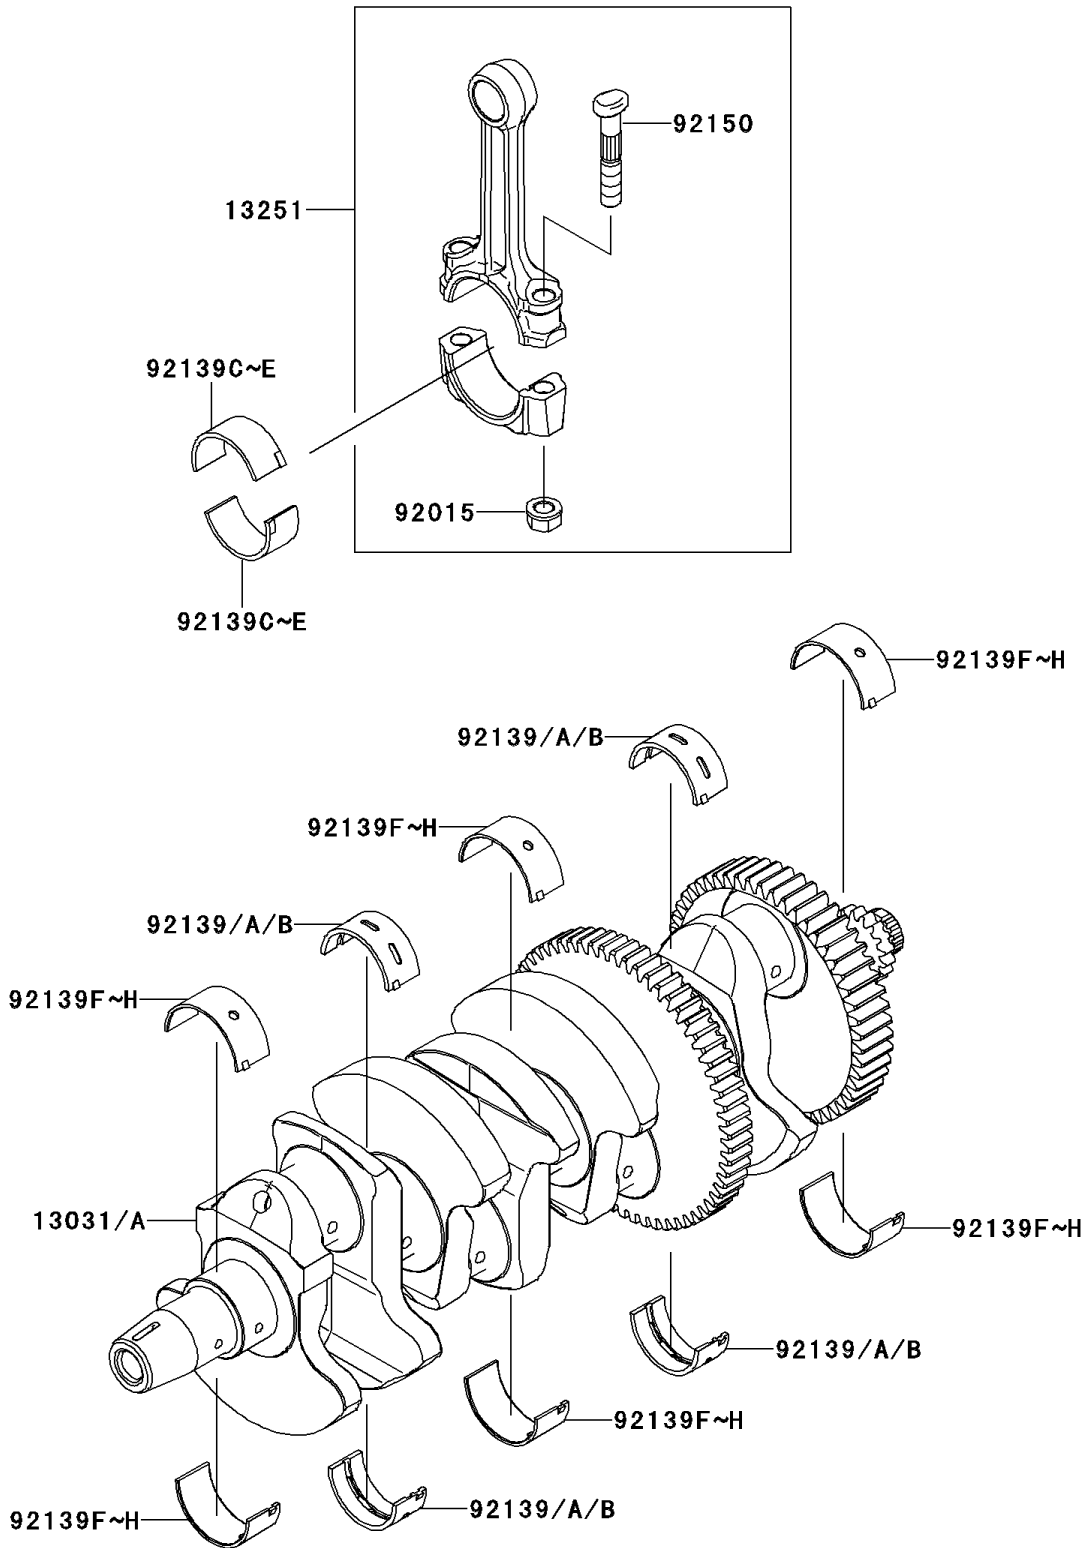

# 2013 Z1000 PARTS DIAGRAM

Crankshaft

E1321

## 2013 Z1000 PARTS LIST

### Crankshaft

ITEM NAME	PART NUMBER	QUANTITY
CRANKSHAFT-COMP (Ref # 13031A)	13031-0710	1
ROD-ASSY-CONNECTING,HH (Ref # 13251)	13251-0027-HH	4
NUT,FLANGED,8MM (Ref # 92015)	92015-1311	8
BUSHING,CRANK #2&#4,BLUE (Ref # 92139)	92139-0032	AR
BUSHING,CRANK #2&#4,BLACK (Ref # 92139A)	92139-0033	4
BUSHING,CRANK #2&#4,BROWN (Ref # 92139B)	92139-0034	AR
BUSHING,CRANK PIN,BLUE (Ref # 92139C)	92139-0122	AR
BUSHING,CRANK PIN,BLACK (Ref # 92139D)	92139-0123	8
BUSHING,CRANK PIN,BROWN (Ref # 92139E)	92139-0124	AR
BUSHING,CRANK,#1&#3&#5,BLUE (Ref # 92139F)	92139-0217	AR
BUSHING,CRANK,#1&#3&#5,BLACK (Ref # 92139G)	92139-0218	6
BUSHING,CRANK,#1&#3&#5,BROWN (Ref # 92139H)	92139-0219	AR
BOLT,CONNECTING ROD,8MM (Ref # 92150)	92150-1216	8