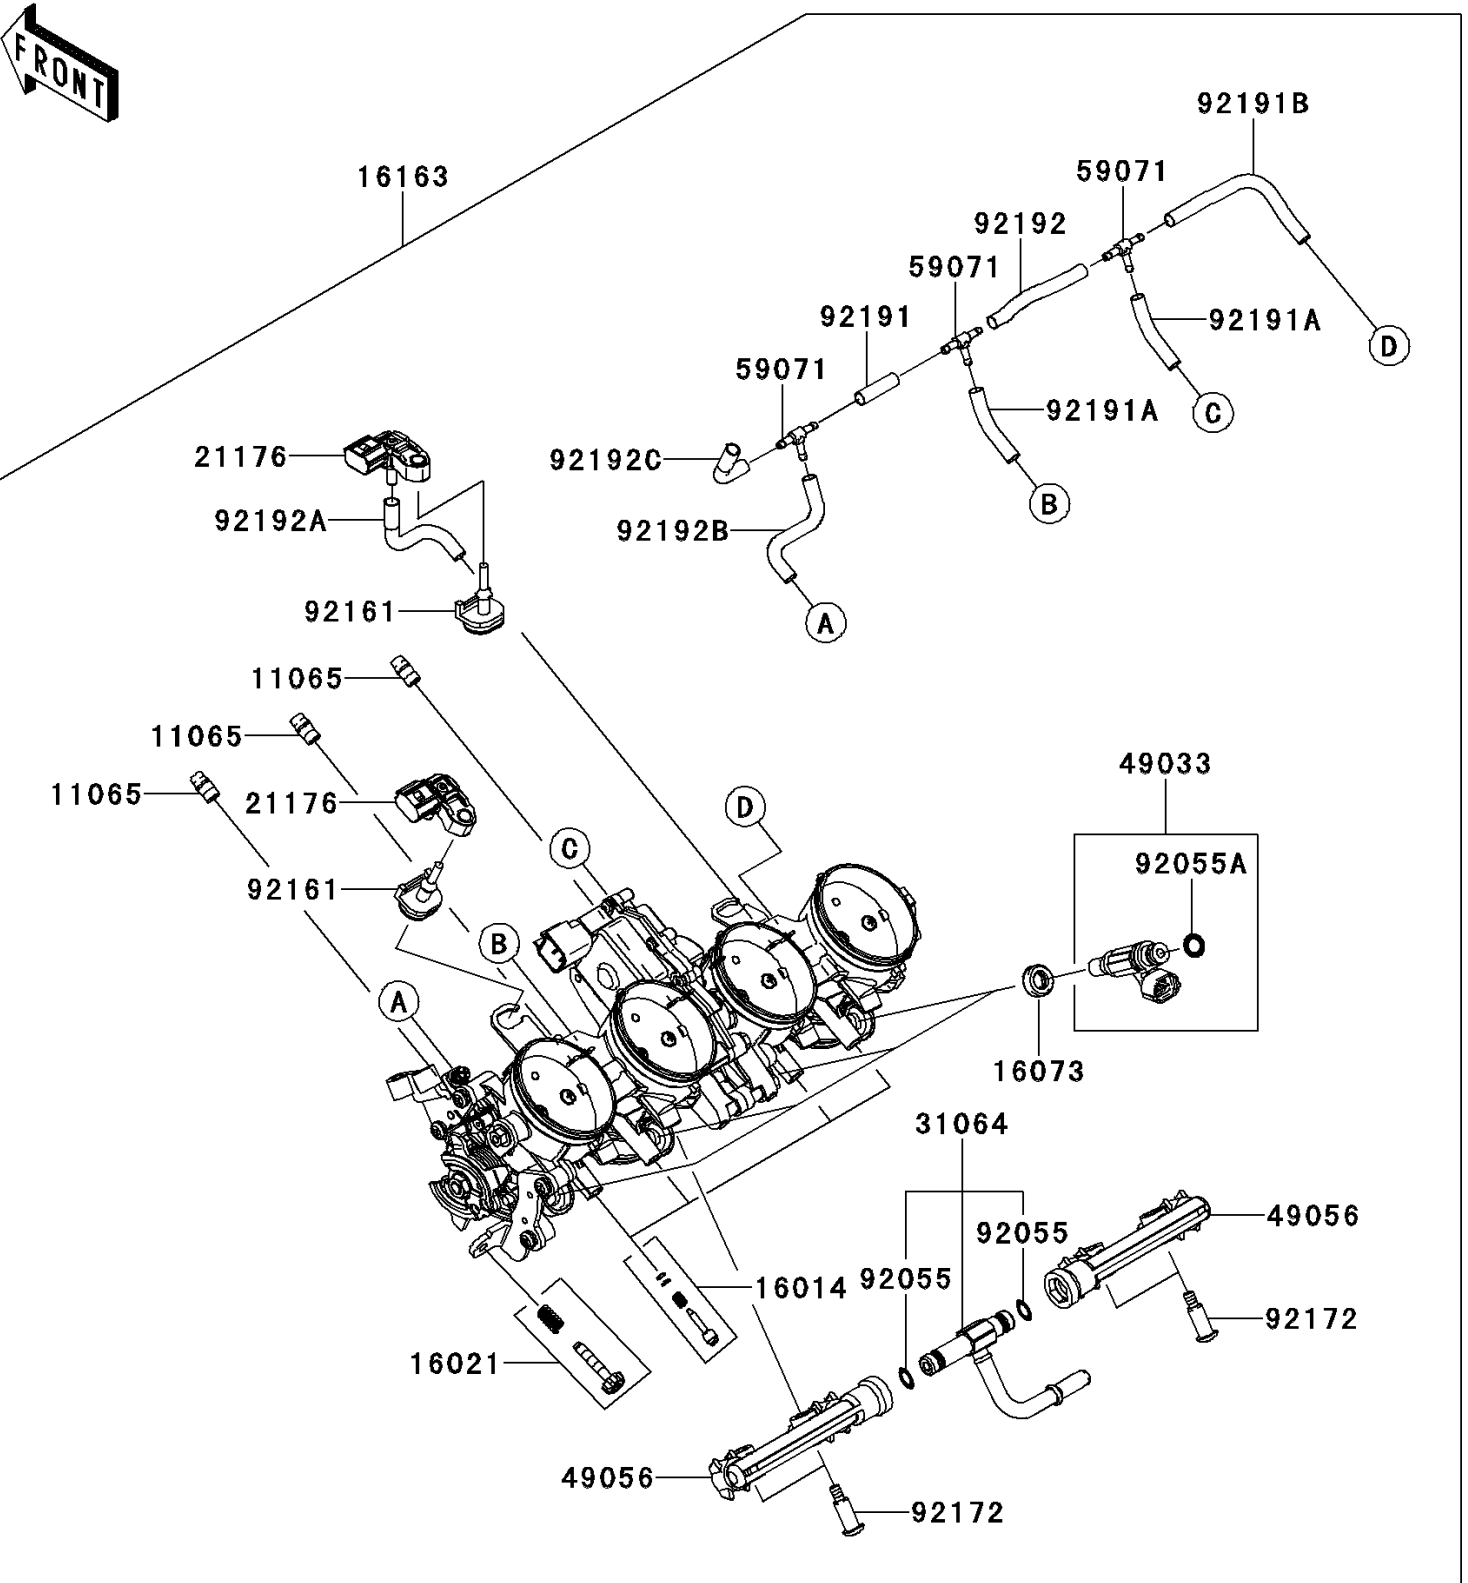

2013 Z1000 PARTS DIAGRAM

Throttle

E1510

2013 Z1000 PARTS LIST

Throttle

ITEM NAME	PART NUMBER	QUANTITY
CAP (Ref # 11065)	11065-0018	3
SCREW-PILOT AIR (Ref # 16014)	16014-0002	4
SCREW-THROTTLE STOP (Ref # 16021)	16021-0025	1
INSULATOR (Ref # 16073)	16073-3707	4
THROTTLE-ASSY,TTK38 (Ref # 16163)	16163-0161	1
SENSOR,PRESSURE (Ref # 21176)	21176-0111	2
PIPE-COMP,FUEL (Ref # 31064)	31064-0199	1
NOZZLE-INJECTION (Ref # 49033)	49033-0012	4
PIPE-INJECTION (Ref # 49056)	49056-0014	2
JOINT,3WAY,T (Ref # 59071)	59071-3752	3
RING-O (Ref # 92055)	92055-0064	2
RING-O,INJECTION NOZZLE (Ref # 92055A)	92055-1622	4
DAMPER (Ref # 92161)	92161-0673	2
SCREW,PIPE INJECTION (Ref # 92172)	92172-0064	4
TUBE,3X7X25 (Ref # 92191)	92191-0020	1
TUBE,3X7X40 (Ref # 92191A)	92191-0022	2
TUBE,3X7X100 (Ref # 92191B)	92191-0023	1
TUBE,3X7X72 (Ref # 92192)	92192-0739	1
TUBE,THROBO RH-SENSOR (Ref # 92192A)	92192-0840	1
TUBE,THROBO LH-JOINT (Ref # 92192B)	92192-0841	1
TUBE,SENSOR-JOINT (Ref # 92192C)	92192-0842	1