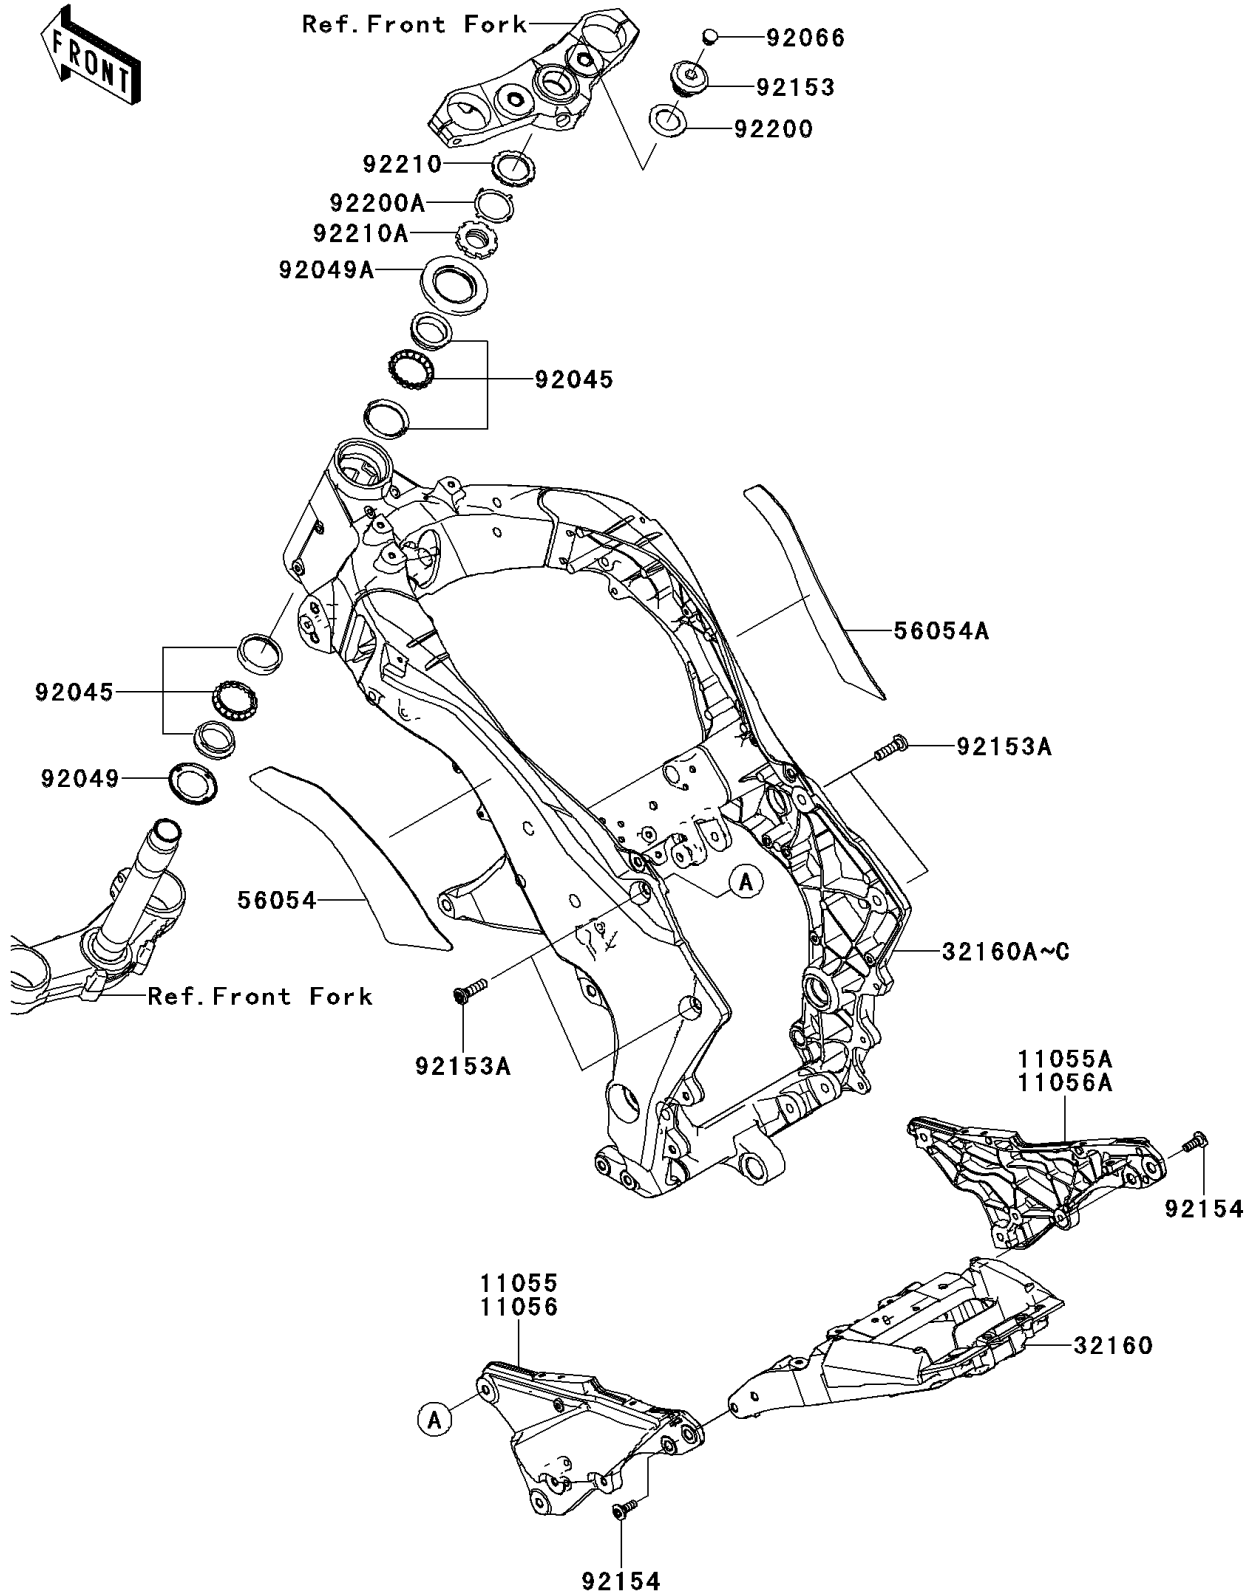

2013 Z1000 PARTS DIAGRAM

Frame

F2120

2013 Z1000 PARTS LIST

Frame

ITEM NAME	PART NUMBER	QUANTITY
BRACKET,RR,LH,F.S.BLACK (Ref # 11056)	11056-0572-18R	1
BRACKET,RR,RH,F.S.BLACK (Ref # 11056A)	11056-0573-18R	1
FRAME-COMP,RR (Ref # 32160)	32160-0410	1
FRAME-COMP,MAIN,F.S.BLACK (Ref # 32160C)	32160-0578-18R	1
MARK,FRAME PAD,LH (Ref # 56054)	56054-0607	1
MARK,FRAME PAD,RH (Ref # 56054A)	56054-0608	1
BEARING-BALL,SF07A17PX1V1 (Ref # 92045)	92045-1384	2
SEAL-OIL,DS35X55X4 (Ref # 92049)	92049-0022	1
SEAL-OIL,XMH 43 75 6.4J (Ref # 92049A)	92049-1382	1
PLUG (Ref # 92066)	92066-0071	1
BOLT,26MM (Ref # 92153)	92153-0474	1
BOLT,SOCKET,10X35 (Ref # 92153A)	92153-1442	4
BOLT,SOCKET,8X23 (Ref # 92154)	92154-0379	4
WASHER,27X42X2.3 (Ref # 92200)	92200-0081	1
WASHER (Ref # 92200A)	92200-0281	1
NUT,STEERING STEM 35MM (Ref # 92210)	92210-0062	1
NUT,STEERING STEM,35MM (Ref # 92210A)	92210-0077	1