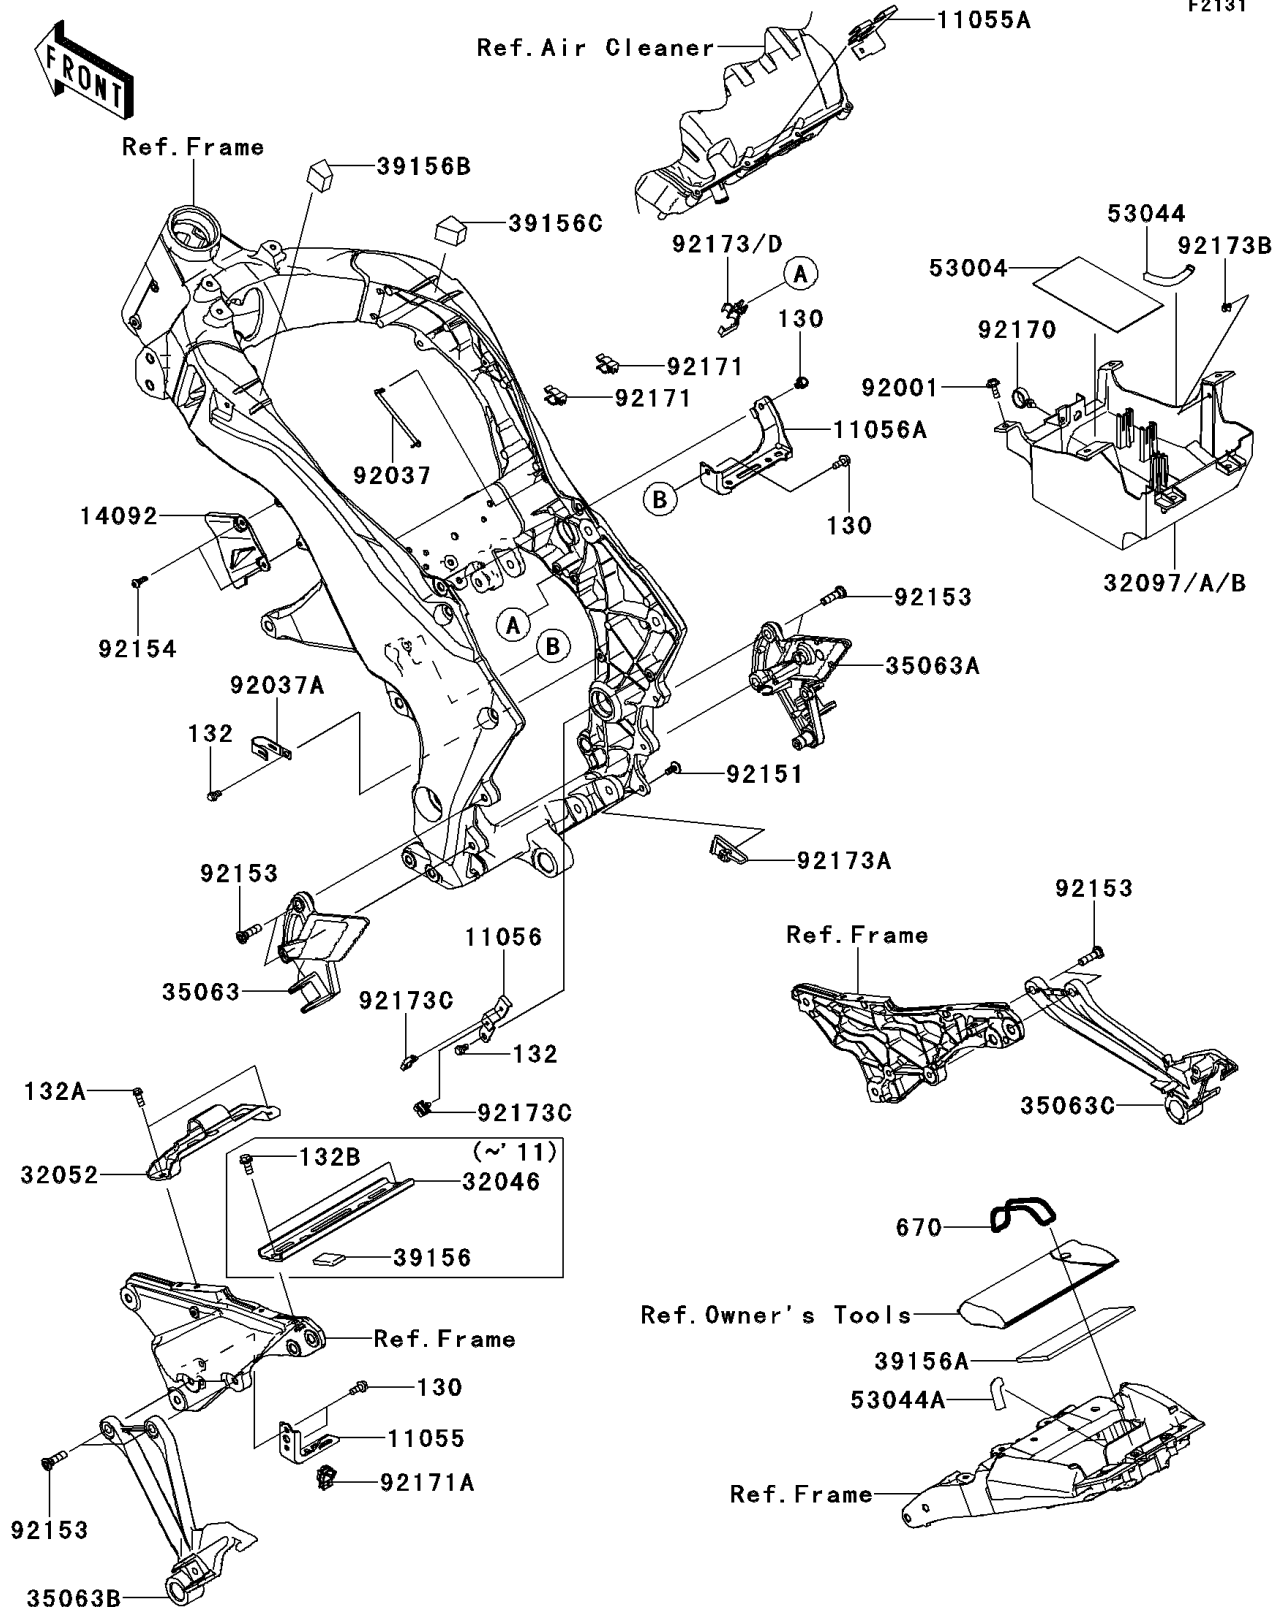

2010 Z1000 PARTS DIAGRAM

Frame Fittings

2010 Z1000 PARTS LIST

Frame Fittings

ITEM NAME	PART NUMBER	QUANTITY
BRACKET,REGULATOR (Ref # 11055)	11055-1951	1
BRACKET (Ref # 11055A)	11055-1989	1
BRACKET (Ref # 11056)	11056-0106	1
BRACKET,REGULATOR (Ref # 11056A)	11056-0169	1
COVER,THROBO (Ref # 14092)	14092-0016	1
BRACKET-SEAT (Ref # 32046)	32046-0138	1
BRACKET-TANK (Ref # 32052)	32052-0137	1
CASE-BATTERY (Ref # 32097)	32097-0028	1
CASE-BATTERY (Ref # 32097A)	32097-0036	1
STAY,FR,LH,F.S.BLACK (Ref # 35063)	35063-0657-18R	1
STAY,FR,RH,F.S.BLACK (Ref # 35063A)	35063-0658-18R	1
STAY,RR,LH,F.S.BLACK (Ref # 35063B)	35063-0659-18R	1
STAY,RR,RH,F.S.BLACK (Ref # 35063C)	35063-0660-18R	1
PAD (Ref # 39156)	39156-0320	1
PAD,150X60X5 (Ref # 39156A)	39156-0639	1
PAD,LH (Ref # 39156B)	39156-0660	1
PAD,RH (Ref # 39156C)	39156-0661	1
MAT,BATTERY (Ref # 53004)	53004-0560	1
TRIM (Ref # 53044)	53044-0018	1
TRIM,L=40 (Ref # 53044A)	53044-1174	1
BOLT,6X18 (Ref # 92001)	92001-1342	4
CLAMP,SPEED,L=80.5 (Ref # 92037)	92037-1903	1
CLAMP (Ref # 92037A)	92037-2014	1
BOLT,SOCKET,6X14 (Ref # 92151)	92151-1654	1
BOLT,SOCKET,8X30 (Ref # 92153)	92153-1624	8
BOLT,SOCKET,5X16 (Ref # 92154)	92154-0209	2
CLAMP (Ref # 92170)	92170-1067	1
CLAMP (Ref # 92171)	92171-0974	2
CLAMP (Ref # 92171A)	92171-1722	1

2010 Z1000 PARTS LIST

Frame Fittings

ITEM NAME	PART NUMBER	QUANTITY
CLAMP,CLIP (Ref # 92173)	92173-0087	1
CLAMP (Ref # 92173A)	92173-0151	1
CLAMP (Ref # 92173B)	92173-0215	1
CLAMP (Ref # 92173C)	92173-0229	2
BOLT-FLANGED,6X16 (Ref # 130)	130BA0616	4
BOLT-FLANGED-SMALL,6X10 (Ref # 132)	132BA0610	2
BOLT-FLANGED-SMALL,6X16 (Ref # 132A)	132BA0616	2
BOLT-FLANGED-SMALL,8X16 (Ref # 132B)	132BA0816	2
O RING,69.6X5.7 (Ref # 670)	670B5070	1