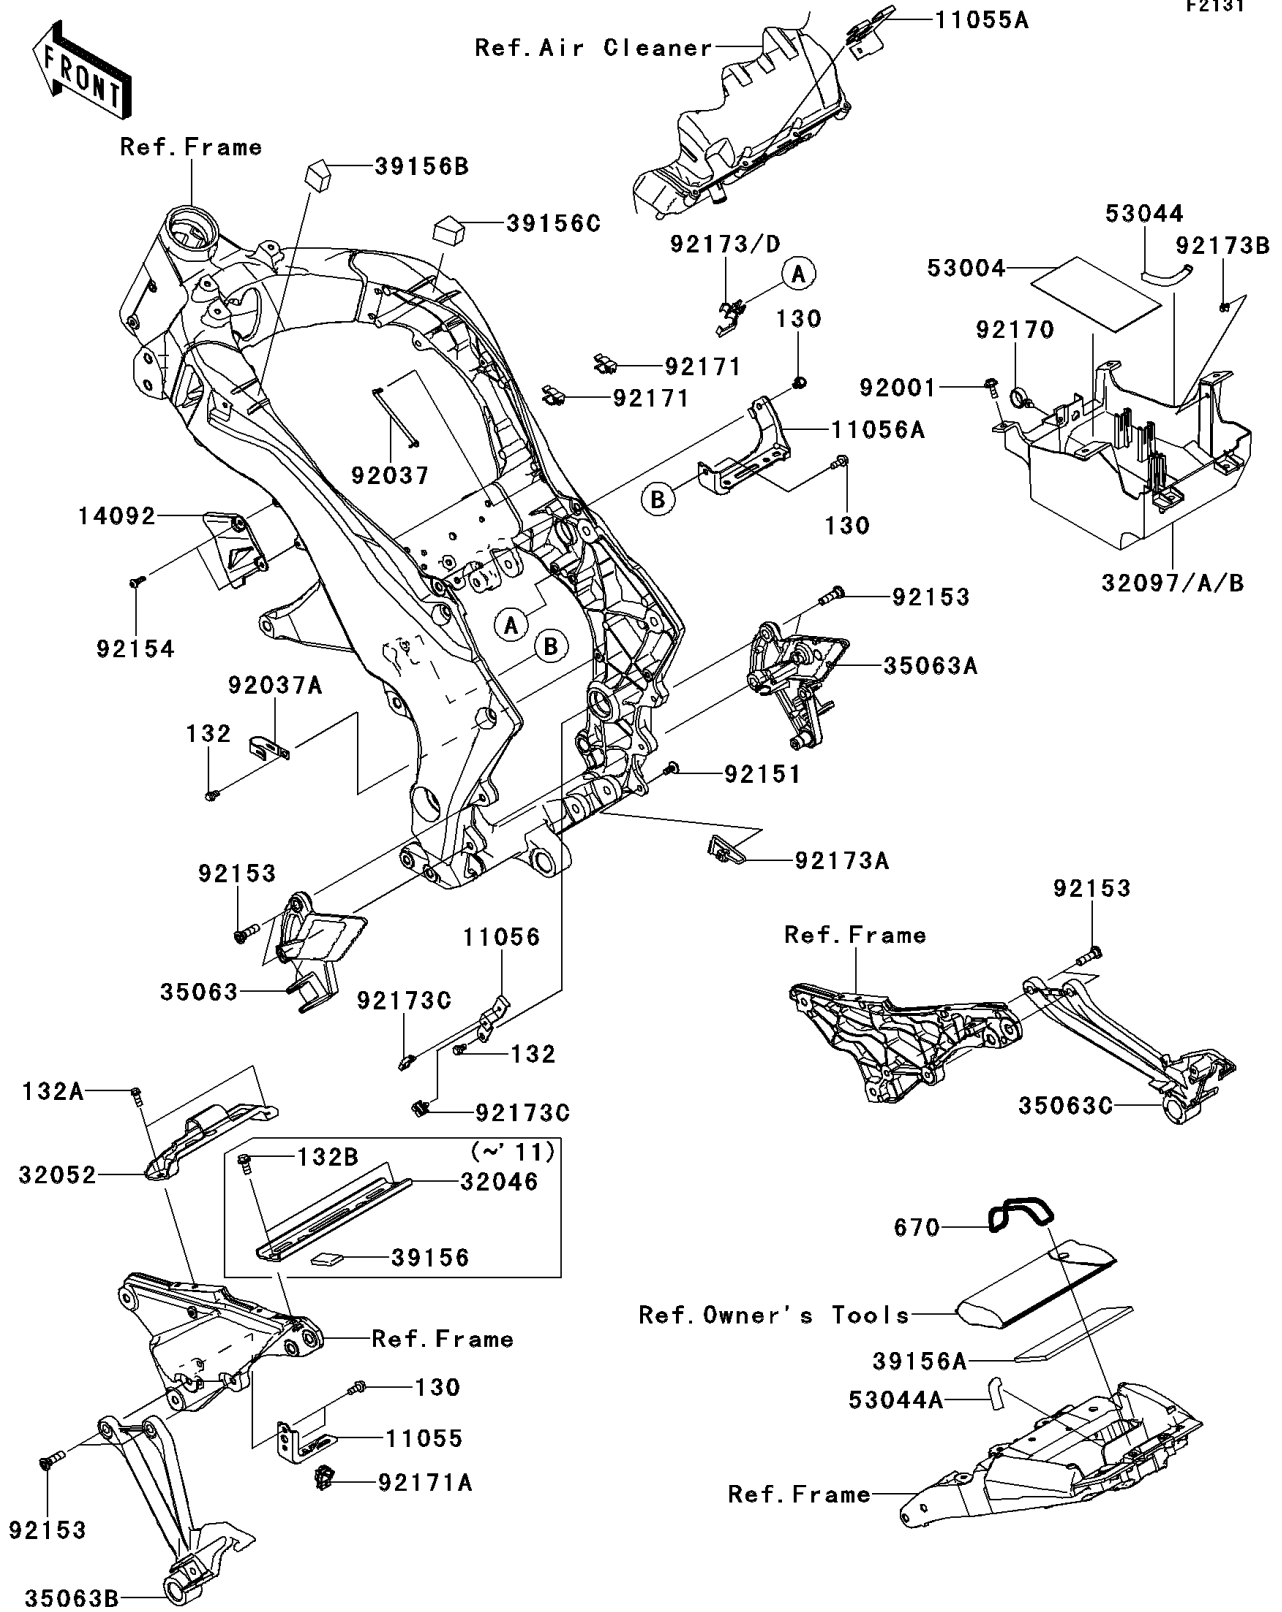

2011 Z1000 PARTS DIAGRAM

Frame Fittings

2011 Z1000 PARTS LIST

Frame Fittings

ITEM NAME	PART NUMBER	QUANTITY
BRACKET,REGULATOR (Ref # 11055)	11055-1951	1
BRACKET (Ref # 11055A)	11055-1989	1
BRACKET (Ref # 11056)	11056-0106	1
BRACKET,REGULATOR (Ref # 11056A)	11056-0169	1
COVER,THROBO (Ref # 14092)	14092-0016	1
BRACKET-SEAT (Ref # 32046)	32046-0138	1
BRACKET-TANK (Ref # 32052)	32052-0137	1
CASE-BATTERY (Ref # 32097B)	32097-0555	1
STAY,FR,LH,F.S.BLACK (Ref # 35063)	35063-0657-18R	1
STAY,FR,RH,F.S.BLACK (Ref # 35063A)	35063-0658-18R	1
STAY,RR,LH,F.S.BLACK (Ref # 35063B)	35063-0659-18R	1
STAY,RR,RH,F.S.BLACK (Ref # 35063C)	35063-0660-18R	1
PAD (Ref # 39156)	39156-0320	1
PAD,150X60X5 (Ref # 39156A)	39156-0639	1
PAD,LH (Ref # 39156B)	39156-0660	1
PAD,RH (Ref # 39156C)	39156-0661	1
MAT,BATTERY (Ref # 53004)	53004-0560	1
TRIM (Ref # 53044)	53044-0018	1
TRIM,L=40 (Ref # 53044A)	53044-1174	1
BOLT,6X18 (Ref # 92001)	92001-1342	4
CLAMP,SPEED,L=80.5 (Ref # 92037)	92037-1903	1
CLAMP (Ref # 92037A)	92037-2014	1
BOLT,SOCKET,6X14 (Ref # 92151)	92151-1654	1
BOLT,SOCKET,8X30 (Ref # 92153)	92153-1624	8
BOLT,SOCKET,5X16 (Ref # 92154)	92154-0209	2
CLAMP (Ref # 92170)	92170-1067	1
CLAMP (Ref # 92171)	92171-0974	2
CLAMP (Ref # 92171A)	92171-1722	1
CLAMP (Ref # 92173A)	92173-0151	1

2011 Z1000 PARTS LIST

Frame Fittings

ITEM NAME	PART NUMBER	QUANTITY
CLAMP (Ref # 92173B)	92173-0215	1
CLAMP (Ref # 92173C)	92173-0229	2
CLAMP,CLIP (Ref # 92173D)	92173-0799	1
BOLT-FLANGED,6X16 (Ref # 130)	130BA0616	4
BOLT-FLANGED-SMALL,6X10 (Ref # 132)	132BA0610	2
BOLT-FLANGED-SMALL,6X16 (Ref # 132A)	132BA0616	2
BOLT-FLANGED-SMALL,8X16 (Ref # 132B)	132BA0816	2
O RING,69.6X5.7 (Ref # 670)	670B5070	1