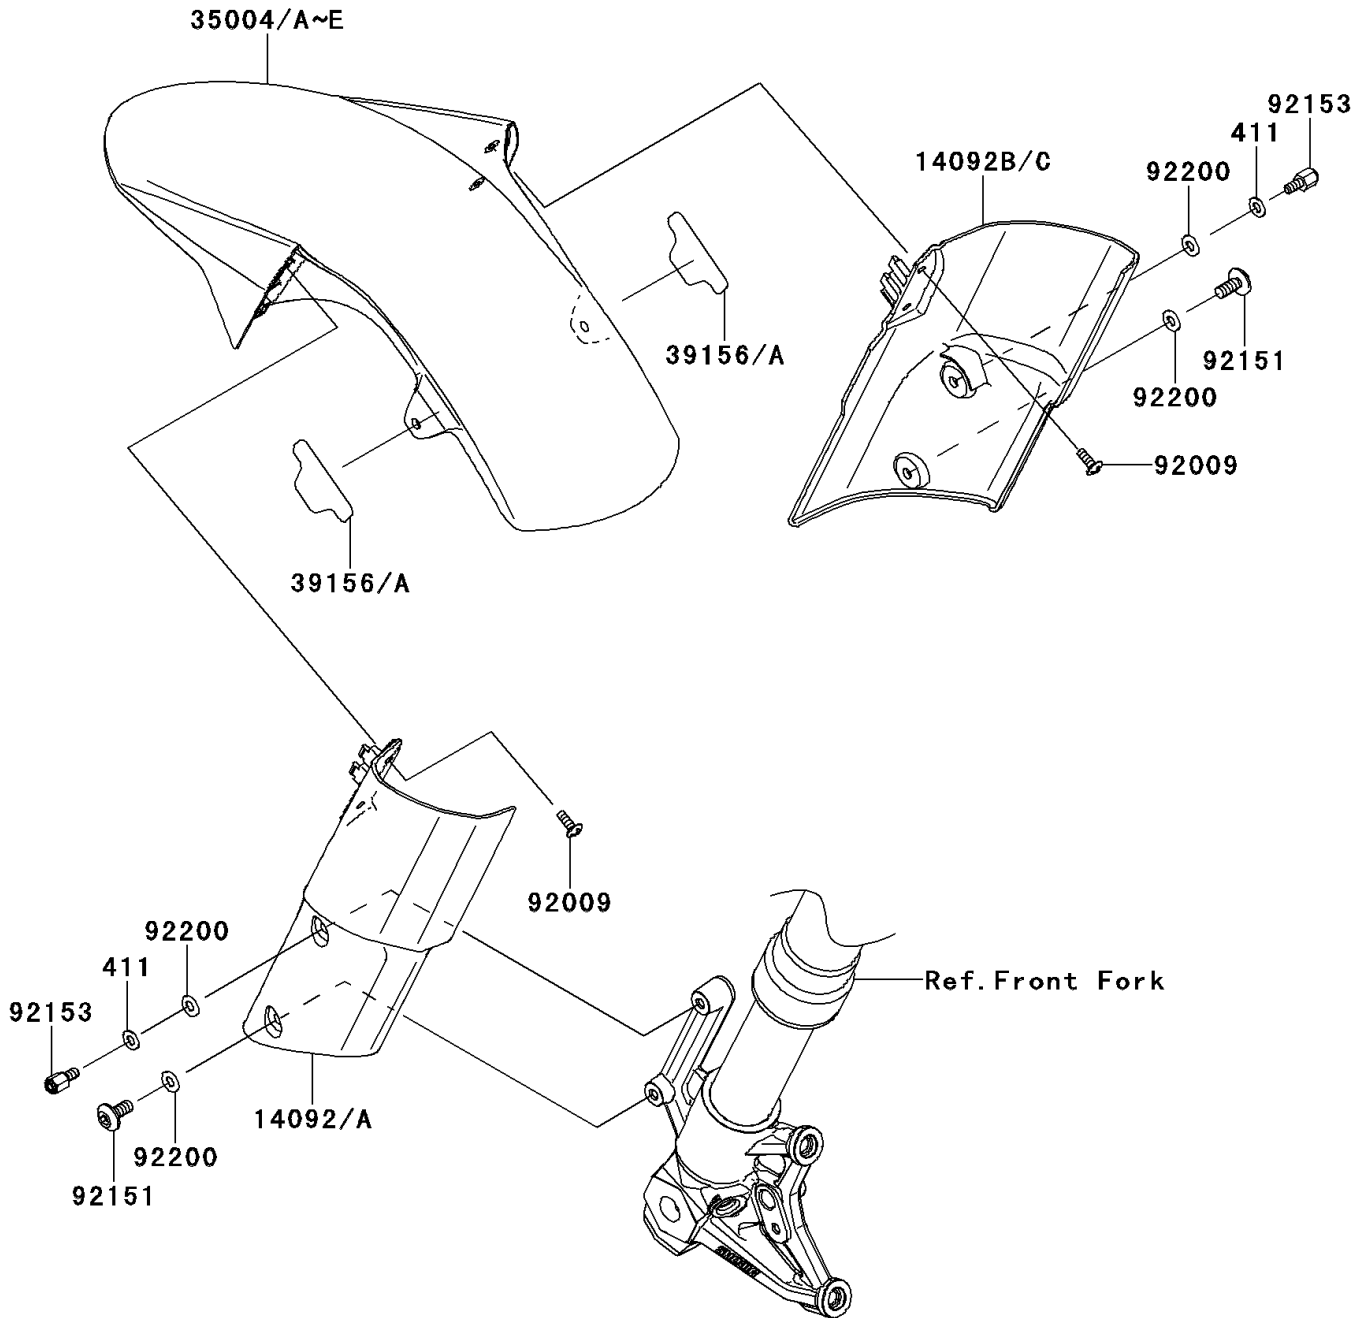

2010 Z1000 PARTS DIAGRAM

Front Fender(s)

F2171

WOD

2010 Z1000 PARTS LIST

Front Fender(s)

ITEM NAME	PART NUMBER	QUANTITY
COVER,FR FENDER,LH,EBONY (Ref # 14092)	14092-0156-H8	1
COVER,FR FENDER,RH,EBONY (Ref # 14092B)	14092-0157-H8	1
FENDER-FRONT,C.B.ORANGE (Ref # 35004)	35004-0129-17L	1
FENDER-FRONT,A.SILVER (Ref # 35004A)	35004-0129-17M	1
PAD,FR FENDER (Ref # 39156)	39156-0711	2
SCREW,TAPPING,5X14 (Ref # 92009)	92009-1197	4
BOLT,SOCKET,6X14 (Ref # 92151)	92151-1654	2
BOLT,6MM (Ref # 92153)	92153-0335	2
WASHER,6.5X14X1 (Ref # 92200)	92200-1388	4
WASHER-PLAIN,6.5X13X1 (Ref # 411)	411AB0600	2