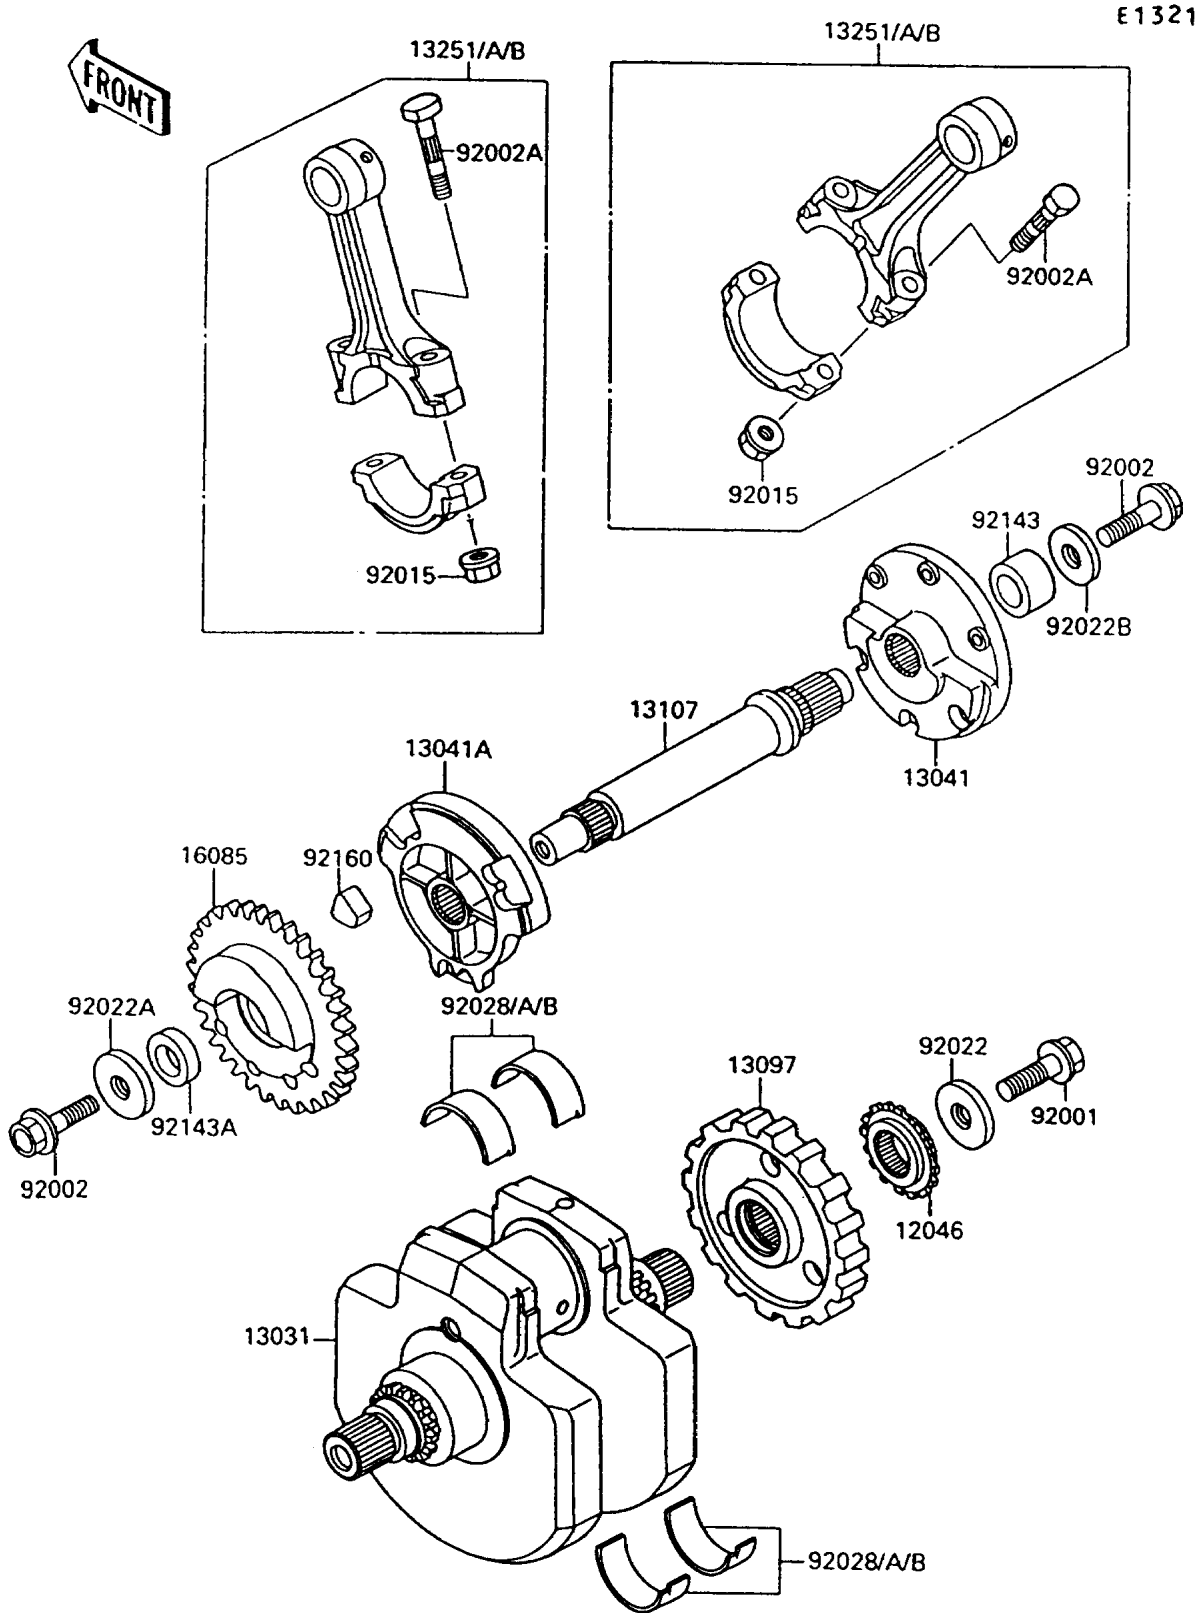

1994 Vulcan 88 PARTS DIAGRAM

Crankshaft

1994 Vulcan 88 PARTS LIST

Crankshaft

ITEM NAME	PART NUMBER	QUANTITY
SPROCKET,WATER PUMP (Ref # 12046)	12046-1103	1
CRANKSHAFT-COMP (Ref # 13031)	13031-1242	1
BALANCER (Ref # 13041)	13041-1089	1
BALANCER,LH (Ref # 13041A)	13041-1093	1
GEAR-PRIMARY SPUR,56T (Ref # 13097)	13097-1202	1
SHAFT,BALANCER (Ref # 13107)	13107-1195	1
ROD-ASSY-CONNECTING,F (Ref # 13251)	13251-1080-FF	2
ROD-ASSY-CONNECTING,G (Ref # 13251A)	13251-1080-GG	2
ROD-ASSY-CONNECTING,H (Ref # 13251B)	13251-1080-HH	2
GEAR,BALANCER (Ref # 16085)	16085-1215	1
BOLT,FLANGED,12X40 (Ref # 92001)	92001-1146	1
BOLT,FLANGED,10X40 (Ref # 92002)	92002-1296	2
BOLT,CONNECTING ROD (Ref # 92002A)	92002-1896	4
NUT,CONNECTING ROD (Ref # 92015)	92015-1643	4
WASHER,GENERATOR (Ref # 92022)	92022-1904	1
WASHER,LH,10X40X9 (Ref # 92022A)	92022-1905	1
WASHER,RH,10X33X9 (Ref # 92022B)	92022-1906	1
BUSHING,CONNECTING ROD,BLUE (Ref # 92028)	92028-1474	AR
BUSHING,CONNECTING ROD,BLACK (Ref # 92028A)	92028-1475	AR
BUSHING,CONNECTING ROD,BROWN (Ref # 92028B)	92028-1476	AR
COLLAR,20X30X24 (Ref # 92143)	92143-1093	1
COLLAR,20X31X10 (Ref # 92143A)	92143-1126	1
DAMPER (Ref # 92160)	92160-1024	3