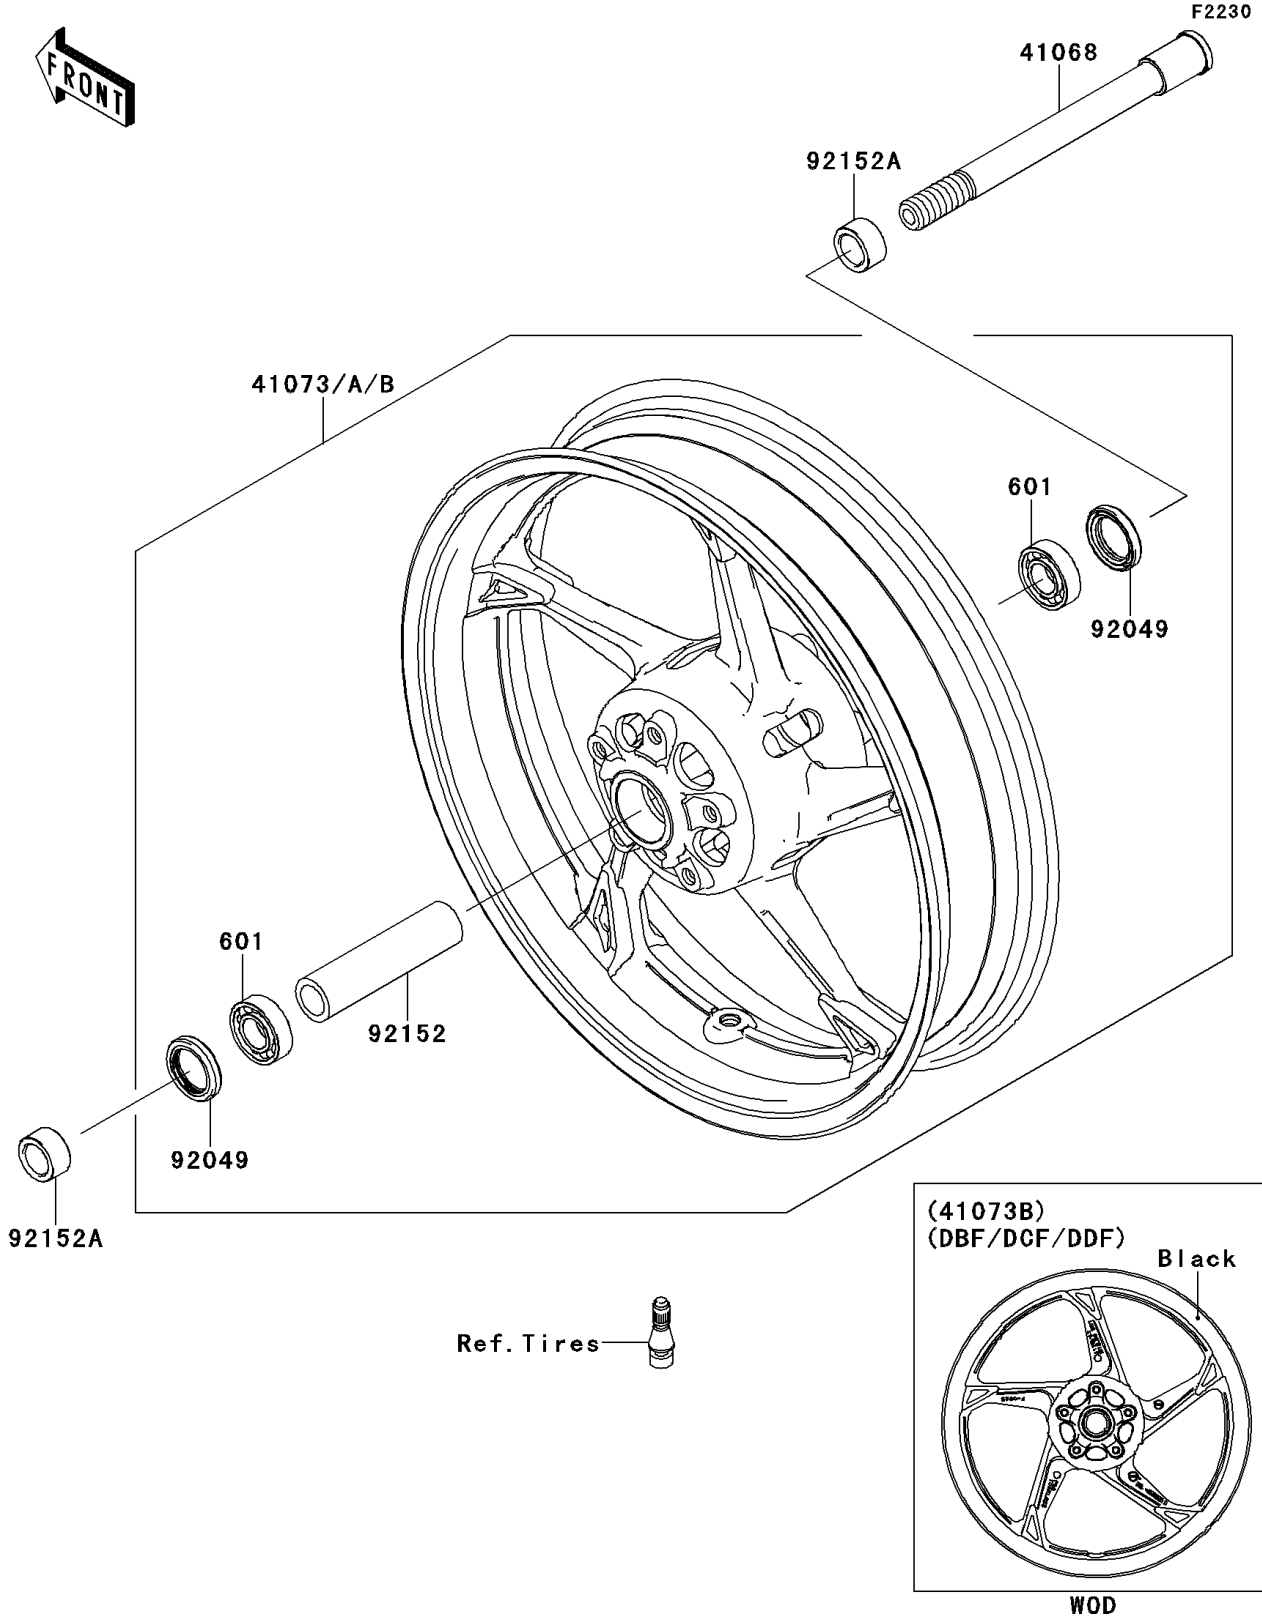

2012 Z1000 PARTS DIAGRAM

Front Wheel

2012 Z1000 PARTS LIST

Front Wheel

ITEM NAME	PART NUMBER	QUANTITY
AXLE,FR (Ref # 41068)	41068-0038	1
WHEEL-ASSY,FR,G.BLACK (Ref # 41073B)	41073-0157-18F	1
SEAL-OIL,BJN30427-C3 (Ref # 92049)	92049-1057	2
COLLAR,FR HUB,L=115 (Ref # 92152)	92152-0087	1
COLLAR,FR AXLE,L=15.5 (Ref # 92152A)	92152-0310	2
BEARING-BALL,#6004UUC3 (Ref # 601)	601B6004UU	2