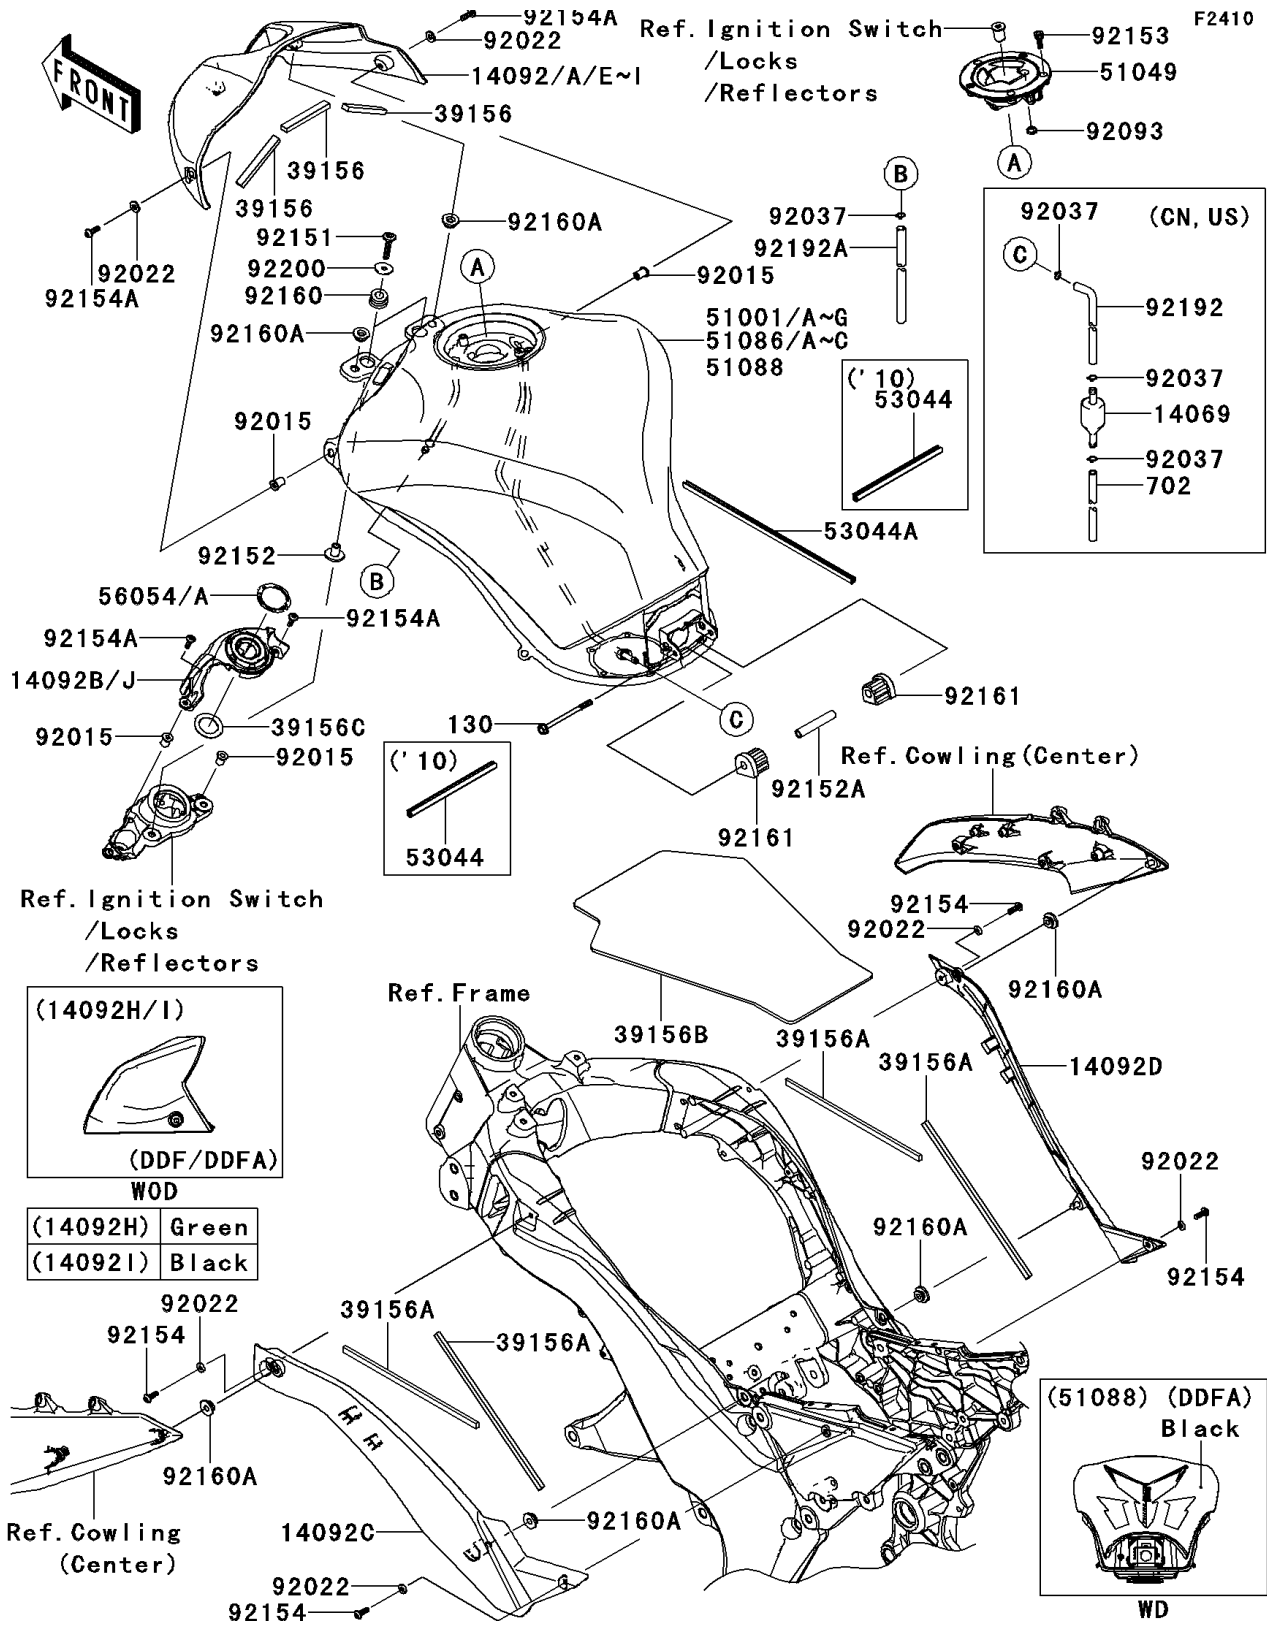

# 2012 Z1000 PARTS DIAGRAM

Fuel Tank

## 2012 Z1000 PARTS LIST

### Fuel Tank

ITEM NAME	PART NUMBER	QUANTITY
COVER,KEY CYLINDER (Ref # 14092B)	14092-0009	1
COVER,KNEE,LH,F.BLACK (Ref # 14092C)	14092-0010-6Z	1
COVER,KNEE,RH,F.BLACK (Ref # 14092D)	14092-0011-6Z	1
COVER,FUEL TANK,C.B.ORANGE (Ref # 14092F)	14092-0171-17L	1
PAD (Ref # 39156)	39156-0562	3
PAD (Ref # 39156A)	39156-0563	4
PAD,FUEL TANK (Ref # 39156B)	39156-0566	1
PAD (Ref # 39156C)	39156-0617	1
TANK-COMP-FUEL,C.B.ORANGE (Ref # 51001C)	51001-0329-17L	1
CAP-TANK,FUEL (Ref # 51049)	51049-0039	1
TANK-COMP-FUEL,C.B.ORANGE (Ref # 51086A)	51086-5396-17L	1
TRIM (Ref # 53044A)	53044-1296	1
MARK,IGNITION (Ref # 56054)	56054-0609	1
NUT,WELL,5MM (Ref # 92015)	92015-1757	4
WASHER,NYLON,5.3X11.5X1.5 (Ref # 92022)	92022-1521	6
SEAL,FUEL TANK CAP (Ref # 92093)	92093-1030	1
BOLT,SOCKET,6X30 (Ref # 92151)	92151-1605	2
COLLAR (Ref # 92152)	92152-0048	2
COLLAR,6.8X10X60 (Ref # 92152A)	92152-1182	1
BOLT,SOCKET,5X16 (Ref # 92153)	92153-1616	3
BOLT,SOCKET,5X16 (Ref # 92154)	92154-0026	4
BOLT,SOCKET,5X16 (Ref # 92154A)	92154-0209	4
DAMPER (Ref # 92160)	92160-1167	2
DAMPER (Ref # 92160A)	92160-1613	6
DAMPER,FUEL TANK,RR (Ref # 92161)	92161-1330	2
TUBE,6X9X950 (Ref # 92192A)	92192-0911	1
WASHER,6.5X22X1.6 (Ref # 92200)	92200-1087	2
BOLT-FLANGED,6X70 (Ref # 130)	130BB0670	1