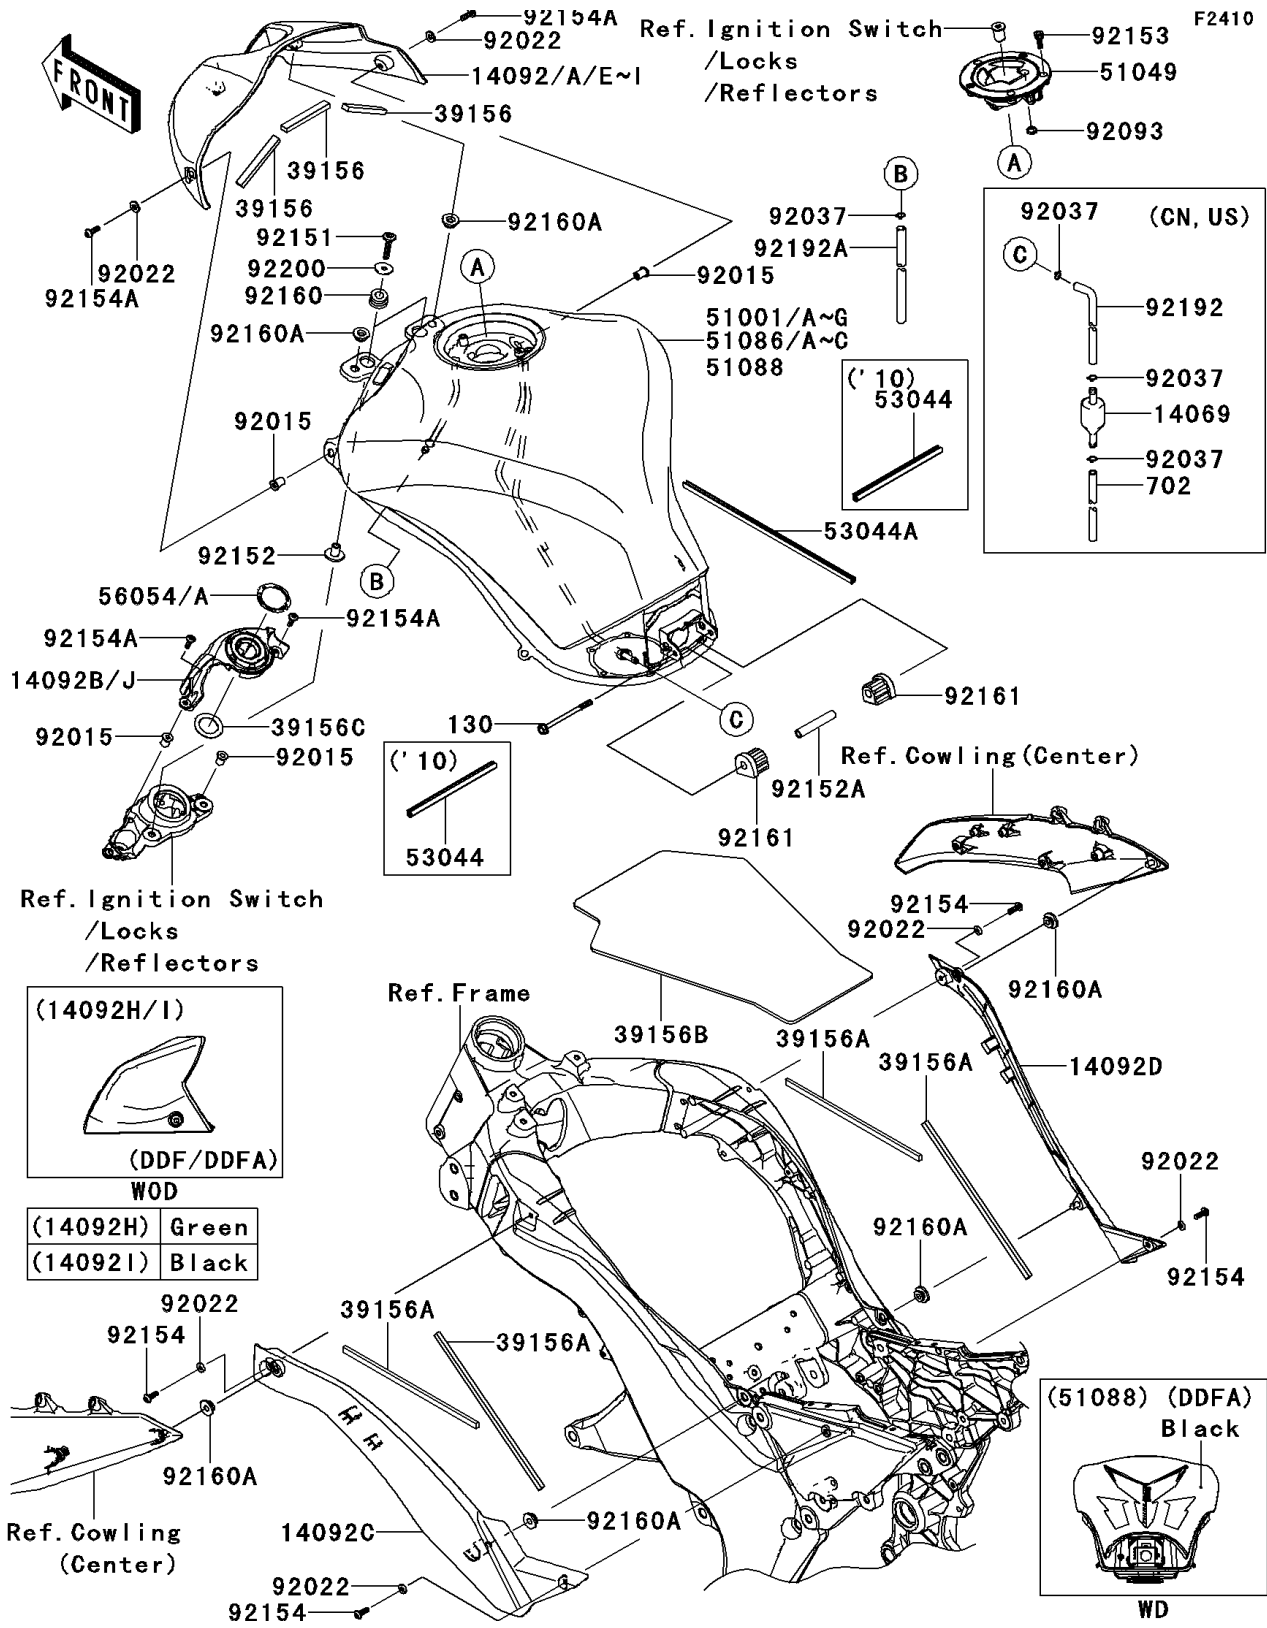

2013 Z1000 PARTS DIAGRAM

Fuel Tank

2013 Z1000 PARTS LIST

Fuel Tank

ITEM NAME	PART NUMBER	QUANTITY
COVER,KNEE,LH,F.BLACK (Ref # 14092C)	14092-0010-6Z	1
COVER,KNEE,RH,F.BLACK (Ref # 14092D)	14092-0011-6Z	1
COVER,FUEL TANK,G.B.GREEN (Ref # 14092H)	14092-0171-40R	1
COVER,KEY CYLINDER (Ref # 14092J)	14092-0178	1
PAD (Ref # 39156)	39156-0562	3
PAD (Ref # 39156A)	39156-0563	4
PAD,FUEL TANK (Ref # 39156B)	39156-0566	1
PAD (Ref # 39156C)	39156-0617	1
TANK-COMP-FUEL,G.B.GREEN (Ref # 51001F)	51001-0329-40R	1
CAP-TANK,FUEL (Ref # 51049)	51049-0039	1
TANK-COMP-FUEL,G.B.GREEN (Ref # 51086C)	51086-5396-40R	1
TRIM (Ref # 53044A)	53044-1296	1
MARK,IGNITION (Ref # 56054A)	56054-1108	1
NUT,WELL,5MM (Ref # 92015)	92015-1757	4
WASHER,NYLON,5.3X11.5X1.5 (Ref # 92022)	92022-1521	6
SEAL,FUEL TANK CAP (Ref # 92093)	92093-1030	1
BOLT,SOCKET,6X30 (Ref # 92151)	92151-1605	2
COLLAR (Ref # 92152)	92152-0048	2
COLLAR,6.8X10X60 (Ref # 92152A)	92152-1182	1
BOLT,SOCKET,5X16 (Ref # 92153)	92153-1616	3
BOLT,SOCKET,5X16 (Ref # 92154)	92154-0026	4
BOLT,SOCKET,5X16 (Ref # 92154A)	92154-0209	4
DAMPER (Ref # 92160)	92160-1167	2
DAMPER (Ref # 92160A)	92160-1613	6
DAMPER,FUEL TANK,RR (Ref # 92161)	92161-1330	2
TUBE,6X9X950 (Ref # 92192A)	92192-0911	1
WASHER,6.5X22X1.6 (Ref # 92200)	92200-1087	2
BOLT-FLANGED,6X70 (Ref # 130)	130BB0670	1