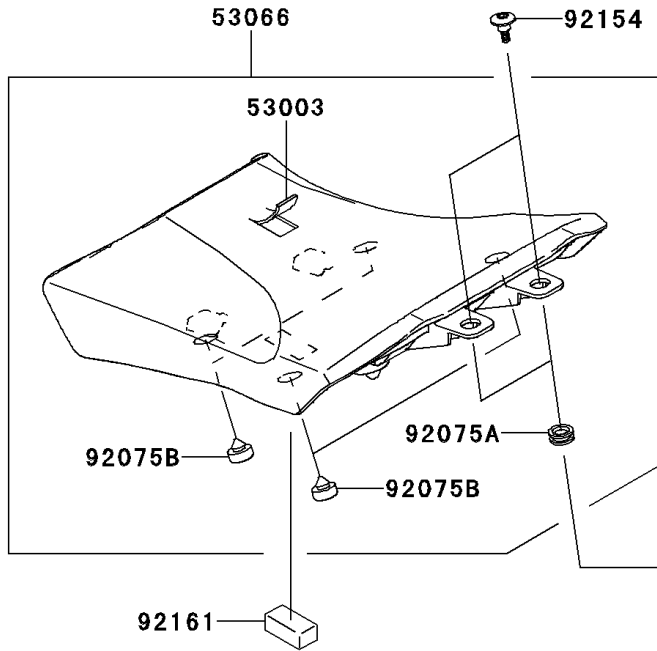

2010 Z1000 PARTS DIAGRAM

Seat

F2510

2010 Z1000 PARTS LIST

Seat

ITEM NAME	PART NUMBER	QUANTITY
BRACKET,SEAT LOCK STRIKER (Ref # 11053)	11053-0386	1
BRACKET (Ref # 11056)	11056-0021	1
COVER-ASSY,SINGLE SEAT,WHITE (Ref # 16146C)	16146-0124-25Y	1
COVER-ASSY,SINGLE SEAT,BLACK (Ref # 16146E)	16146-0124-660	1
PAD,UPP COWLING,CNT (Ref # 39156)	39156-0099	2
LEATHER,FR SEAT,BLACK (Ref # 53003)	53003-0162-MA	1
LEATHER,RR SEAT,BLACK (Ref # 53003A)	53003-0163-MA	1
LEATHER,RR SEAT,P.S.WHITE (Ref # 53003D)	53003-0163-13U	1
COVER SEAT,P.S.WHITE (Ref # 53065C)	53065-0019-25Y	1
COVER SEAT,M.S.BLACK (Ref # 53065E)	53065-0019-660	1
SEAT-ASSY,FR,BLACK (Ref # 53066)	53066-0282-MA	1
SEAT,RR,LEATHER BLK+BAND BLK (Ref # 53066A)	53066-0284-12Y	1
SEAT,RR,LEATHER WHT+BAND WHT (Ref # 53066C)	53066-0284-13V	1
DAMPER (Ref # 92075)	92075-1446	1
DAMPER (Ref # 92075A)	92075-1634	2
DAMPER (Ref # 92075B)	92075-1927	4
DAMPER (Ref # 92075C)	92075-1927	2
BOLT,6X20 (Ref # 92154)	92154-0292	2
DAMPER,SEAT (Ref # 92161)	92161-0889	1
DAMPER (Ref # 92161A)	92161-0897	2
NUT,6MM (Ref # 92210)	92210-0277	3
BOLT-SOCKET,6X10 (Ref # 120)	120CA0610	2
BOLT-FLANGED,6X14 (Ref # 130)	130BA0614	3