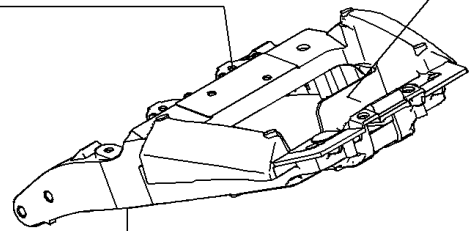

2010 Z1000 PARTS DIAGRAM

Seat

F2510

2010 Z1000 PARTS LIST

Seat

ITEM NAME	PART NUMBER	QUANTITY
BRACKET,SEAT LOCK STRIKER (Ref # 11053)	11053-0386	1
BRACKET (Ref # 11056)	11056-0021	1
COVER-ASSY,SINGLE SEAT,WHITE (Ref # 16146C)	16146-0124-25Y	1
COVER-ASSY,SINGLE SEAT,BLACK (Ref # 16146E)	16146-0124-660	1
PAD,UPP COWLING,CNT (Ref # 39156)	39156-0099	2
LEATHER,FR SEAT,BLACK (Ref # 53003)	53003-0162-MA	1
LEATHER,RR SEAT,BLACK (Ref # 53003A)	53003-0163-MA	1
LEATHER,RR SEAT,P.S.WHITE (Ref # 53003D)	53003-0163-13U	1
COVER SEAT,P.S.WHITE (Ref # 53065C)	53065-0019-25Y	1
COVER SEAT,M.S.BLACK (Ref # 53065E)	53065-0019-660	1
SEAT-ASSY,FR,BLACK (Ref # 53066)	53066-0282-MA	1
SEAT,RR,LEATHER BLK+BAND BLK (Ref # 53066A)	53066-0284-12Y	1
SEAT,RR,LEATHER WHT+BAND WHT (Ref # 53066C)	53066-0284-13V	1
DAMPER (Ref # 92075)	92075-1446	1
DAMPER (Ref # 92075A)	92075-1634	2
DAMPER (Ref # 92075B)	92075-1927	4
DAMPER (Ref # 92075C)	92075-1927	2
BOLT,6X20 (Ref # 92154)	92154-0292	2
DAMPER,SEAT (Ref # 92161)	92161-0889	1
DAMPER (Ref # 92161A)	92161-0897	2
NUT,6MM (Ref # 92210)	92210-0277	3
BOLT-SOCKET,6X10 (Ref # 120)	120CA0610	2
BOLT-FLANGED,6X14 (Ref # 130)	130BA0614	3