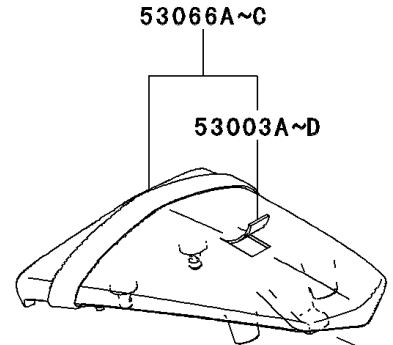

2010 Z1000 PARTS DIAGRAM

Seat

F2510

2010 Z1000 PARTS LIST

Seat

ITEM NAME	PART NUMBER	QUANTITY
BRACKET,SEAT LOCK STRIKER (Ref # 11053)	11053-0386	1
BRACKET (Ref # 11056)	11056-0021	1
COVER-ASSY,SINGLE SEAT,WHITE (Ref # 16146C)	16146-0124-25Y	1
COVER-ASSY,SINGLE SEAT,BLACK (Ref # 16146E)	16146-0124-660	1
PAD,UPP COWLING,CNT (Ref # 39156)	39156-0099	2
LEATHER,FR SEAT,BLACK (Ref # 53003)	53003-0162-MA	1
LEATHER,RR SEAT,BLACK (Ref # 53003A)	53003-0163-MA	1
LEATHER,RR SEAT,P.S.WHITE (Ref # 53003D)	53003-0163-13U	1
COVER SEAT,P.S.WHITE (Ref # 53065C)	53065-0019-25Y	1
COVER SEAT,M.S.BLACK (Ref # 53065E)	53065-0019-660	1
SEAT-ASSY,FR,BLACK (Ref # 53066)	53066-0282-MA	1
SEAT,RR,LEATHER BLK+BAND BLK (Ref # 53066A)	53066-0284-12Y	1
SEAT,RR,LEATHER WHT+BAND WHT (Ref # 53066C)	53066-0284-13V	1
DAMPER (Ref # 92075)	92075-1446	1
DAMPER (Ref # 92075A)	92075-1634	2
DAMPER (Ref # 92075B)	92075-1927	4
DAMPER (Ref # 92075C)	92075-1927	2
BOLT,6X20 (Ref # 92154)	92154-0292	2
DAMPER,SEAT (Ref # 92161)	92161-0889	1
DAMPER (Ref # 92161A)	92161-0897	2
NUT,6MM (Ref # 92210)	92210-0277	3
BOLT-SOCKET,6X10 (Ref # 120)	120CA0610	2
BOLT-FLANGED,6X14 (Ref # 130)	130BA0614	3