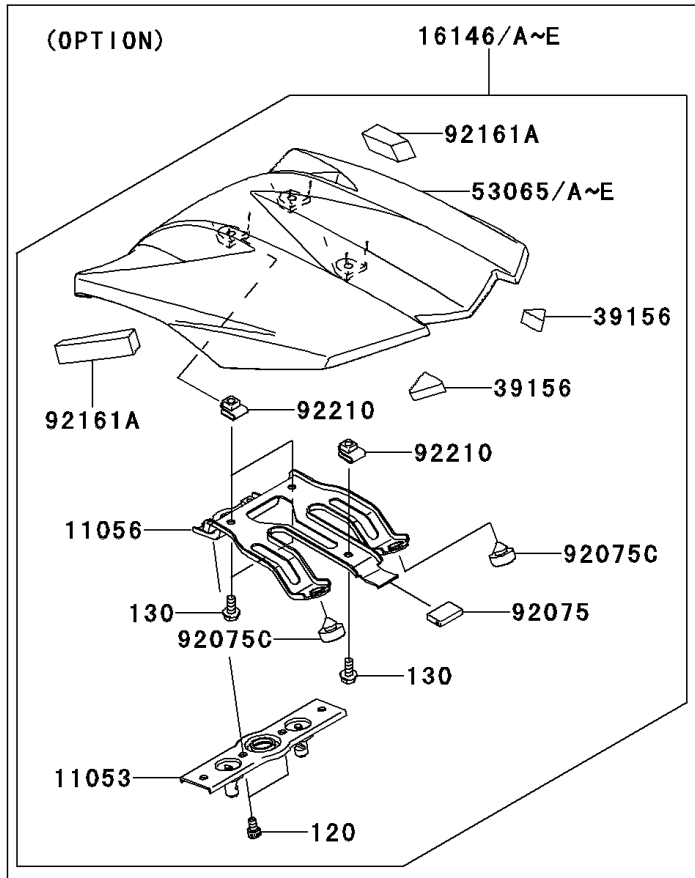

2010 Z1000 PARTS DIAGRAM

Seat

F2510

2010 Z1000 PARTS LIST

Seat

ITEM NAME	PART NUMBER	QUANTITY
BRACKET,SEAT LOCK STRIKER (Ref # 11053)	11053-0386	1
BRACKET (Ref # 11056)	11056-0021	1
COVER-ASSY,SINGLE SEAT,WHITE (Ref # 16146C)	16146-0124-25Y	1
COVER-ASSY,SINGLE SEAT,BLACK (Ref # 16146E)	16146-0124-660	1
PAD,UPP COWLING,CNT (Ref # 39156)	39156-0099	2
LEATHER,FR SEAT,BLACK (Ref # 53003)	53003-0162-MA	1
LEATHER,RR SEAT,BLACK (Ref # 53003A)	53003-0163-MA	1
LEATHER,RR SEAT,P.S.WHITE (Ref # 53003D)	53003-0163-13U	1
COVER SEAT,P.S.WHITE (Ref # 53065C)	53065-0019-25Y	1
COVER SEAT,M.S.BLACK (Ref # 53065E)	53065-0019-660	1
SEAT-ASSY,FR,BLACK (Ref # 53066)	53066-0282-MA	1
SEAT,RR,LEATHER BLK+BAND BLK (Ref # 53066A)	53066-0284-12Y	1
SEAT,RR,LEATHER WHT+BAND WHT (Ref # 53066C)	53066-0284-13V	1
DAMPER (Ref # 92075)	92075-1446	1
DAMPER (Ref # 92075A)	92075-1634	2
DAMPER (Ref # 92075B)	92075-1927	4
DAMPER (Ref # 92075C)	92075-1927	2
BOLT,6X20 (Ref # 92154)	92154-0292	2
DAMPER,SEAT (Ref # 92161)	92161-0889	1
DAMPER (Ref # 92161A)	92161-0897	2
NUT,6MM (Ref # 92210)	92210-0277	3
BOLT-SOCKET,6X10 (Ref # 120)	120CA0610	2
BOLT-FLANGED,6X14 (Ref # 130)	130BA0614	3