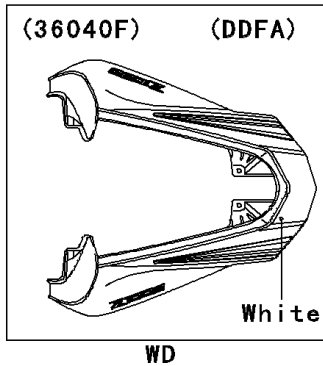

2012 Z1000 PARTS DIAGRAM

Side Covers

F2611

(36040)	Ebony
(36040A)	Orange
(36040B)	Silver
(36040C)	C. L. Green
(36040D)	G. B. Green
(36040E)	Black

2012 Z1000 PARTS LIST

Side Covers

ITEM NAME	PART NUMBER	QUANTITY
COVER-TAIL,M.S.BLACK (Ref # 36040E)	36040-0092-660	1
NUT,WELL,5MM (Ref # 92015)	92015-1757	4
WASHER,NYLON,5.3X11.5X1.5 (Ref # 92022)	92022-1521	4
BOLT,SOCKET,5X16 (Ref # 92154)	92154-0026	4