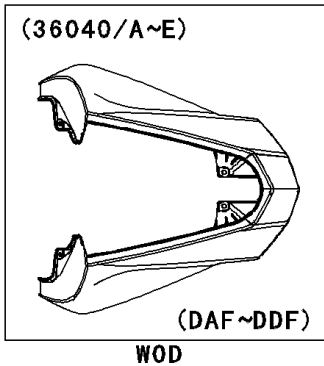

2012 Z1000 PARTS DIAGRAM

Side Covers

F2611

(36040)	Ebony
(36040A)	Orange
(36040B)	Silver
(36040C)	C. L. Green
(36040D)	G. B. Green
(36040E)	Black

2012 Z1000 PARTS LIST

Side Covers

ITEM NAME	PART NUMBER	QUANTITY
COVER-TAIL,M.S.BLACK (Ref # 36040E)	36040-0092-660	1
NUT,WELL,5MM (Ref # 92015)	92015-1757	4
WASHER,NYLON,5.3X11.5X1.5 (Ref # 92022)	92022-1521	4
BOLT,SOCKET,5X16 (Ref # 92154)	92154-0026	4