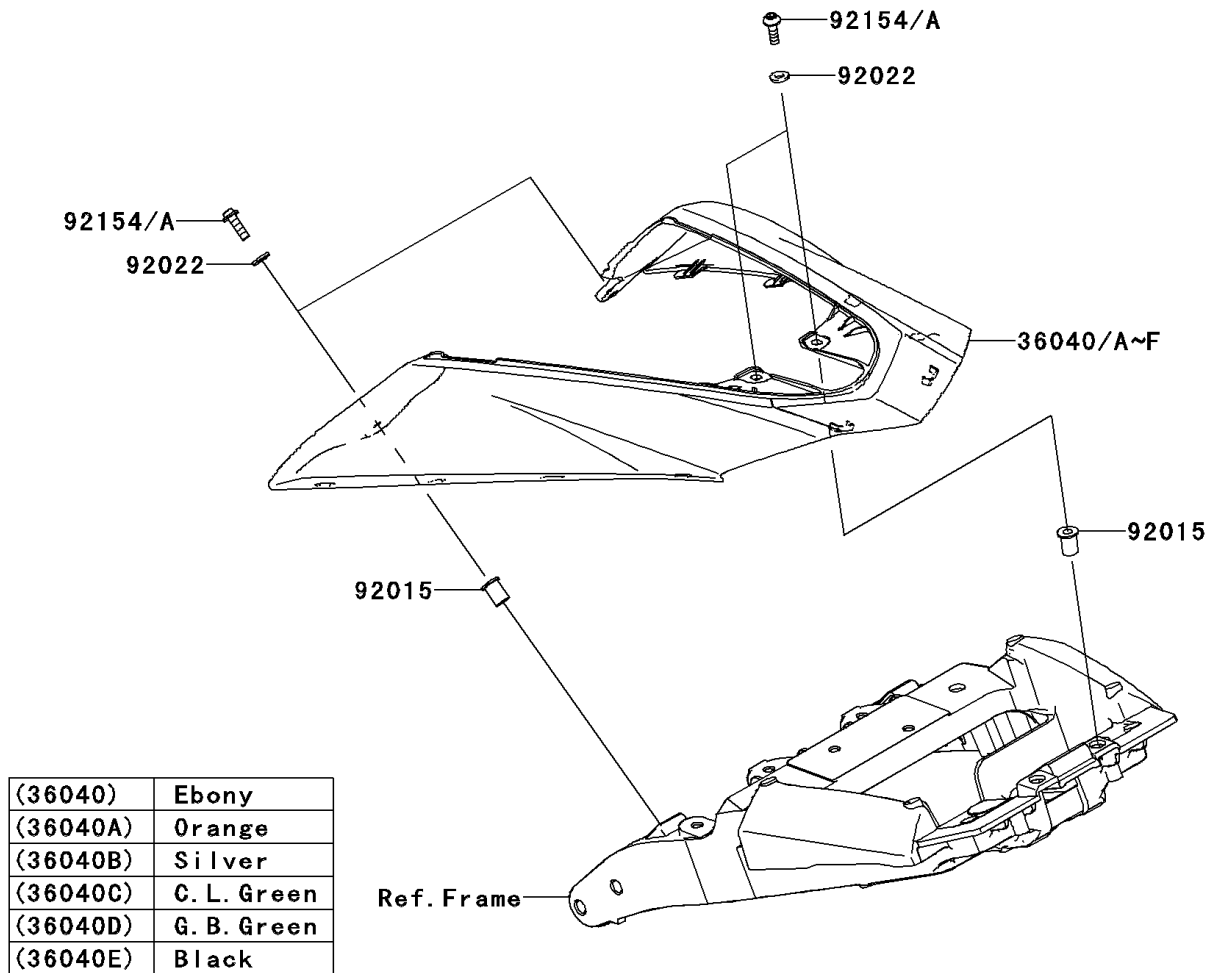

2012 Z1000 PARTS DIAGRAM

Side Covers

F2611

(36040)	Ebony
(36040A)	Orange
(36040B)	Silver
(36040C)	C. L. Green
(36040D)	G. B. Green
(36040E)	Black

2012 Z1000 PARTS LIST

Side Covers

ITEM NAME	PART NUMBER	QUANTITY
COVER-TAIL,M.S.BLACK (Ref # 36040E)	36040-0092-660	1
NUT,WELL,5MM (Ref # 92015)	92015-1757	4
WASHER,NYLON,5.3X11.5X1.5 (Ref # 92022)	92022-1521	4
BOLT,SOCKET,5X16 (Ref # 92154)	92154-0026	4