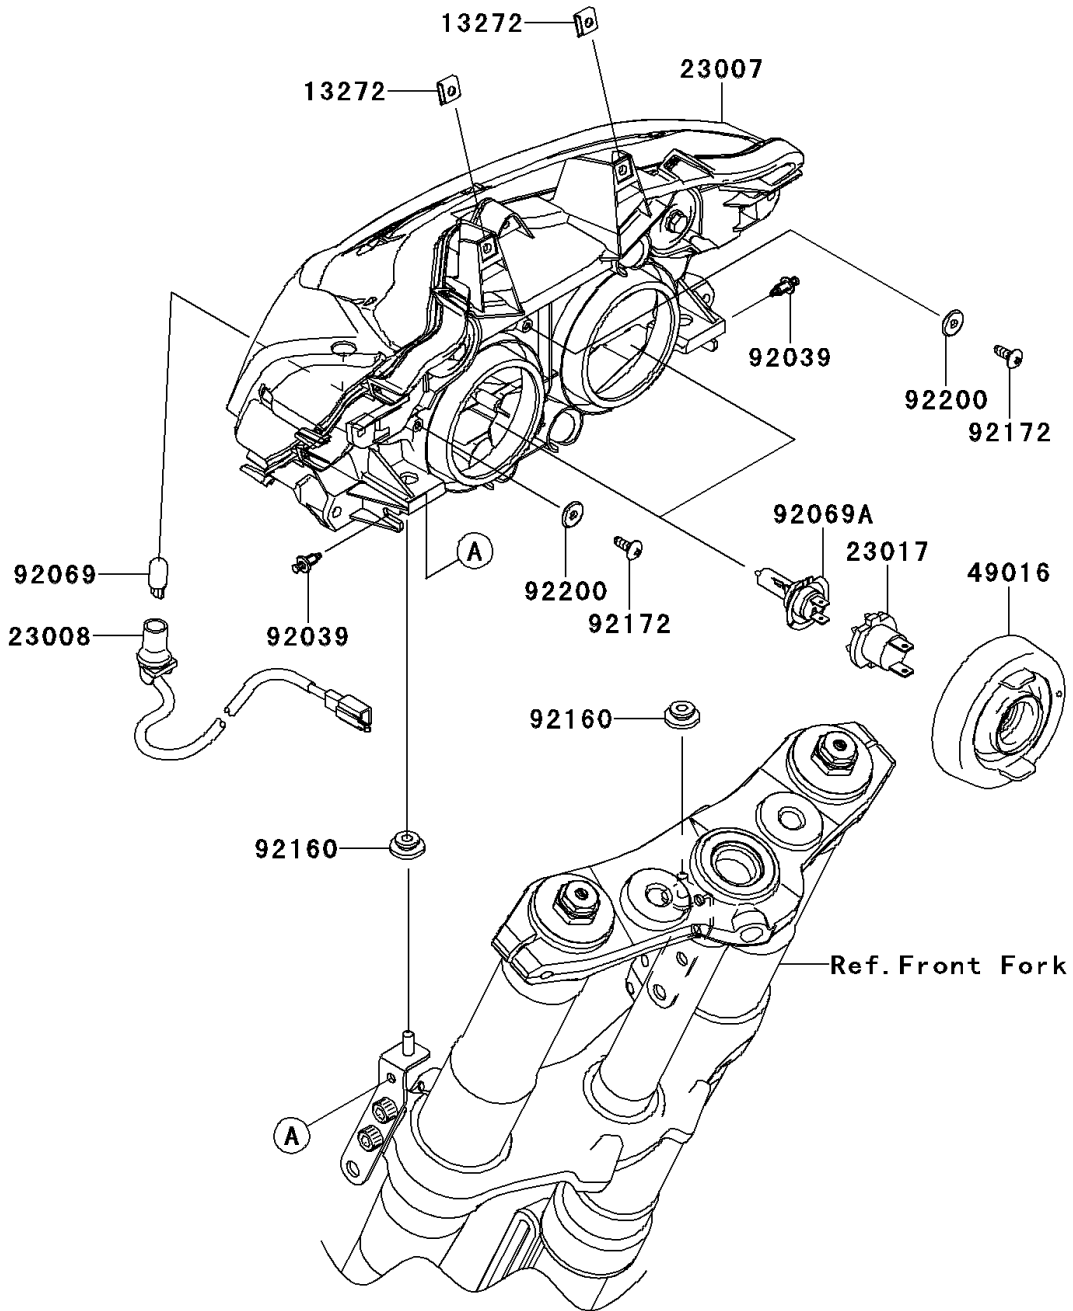

2012 Z1000 PARTS DIAGRAM

Headlight(s)

F2710

2012 Z1000 PARTS LIST

Headlight(s)

ITEM NAME	PART NUMBER	QUANTITY
PLATE (Ref # 13272)	13272-0850	2
LENS-COMP,HEAD LAMP (Ref # 23007)	23007-0145	1
SOCKET-ASSY,HEAD LAMP (Ref # 23008)	23008-0117	1
SOCKET,HEAD LAMP (Ref # 23017)	23017-1067	2
COVER-SEAL,HEAD LAMP (Ref # 49016)	49016-1209	2
RIVET (Ref # 92039)	92039-0051	2
BULB,12V 5W (Ref # 92069)	92069-1016	1
BULB,12V 55W,H7 (Ref # 92069A)	92069-1126	2
DAMPER (Ref # 92160)	92160-1613	2
SCREW (Ref # 92172)	92172-0471	2
WASHER (Ref # 92200)	92200-0542	2