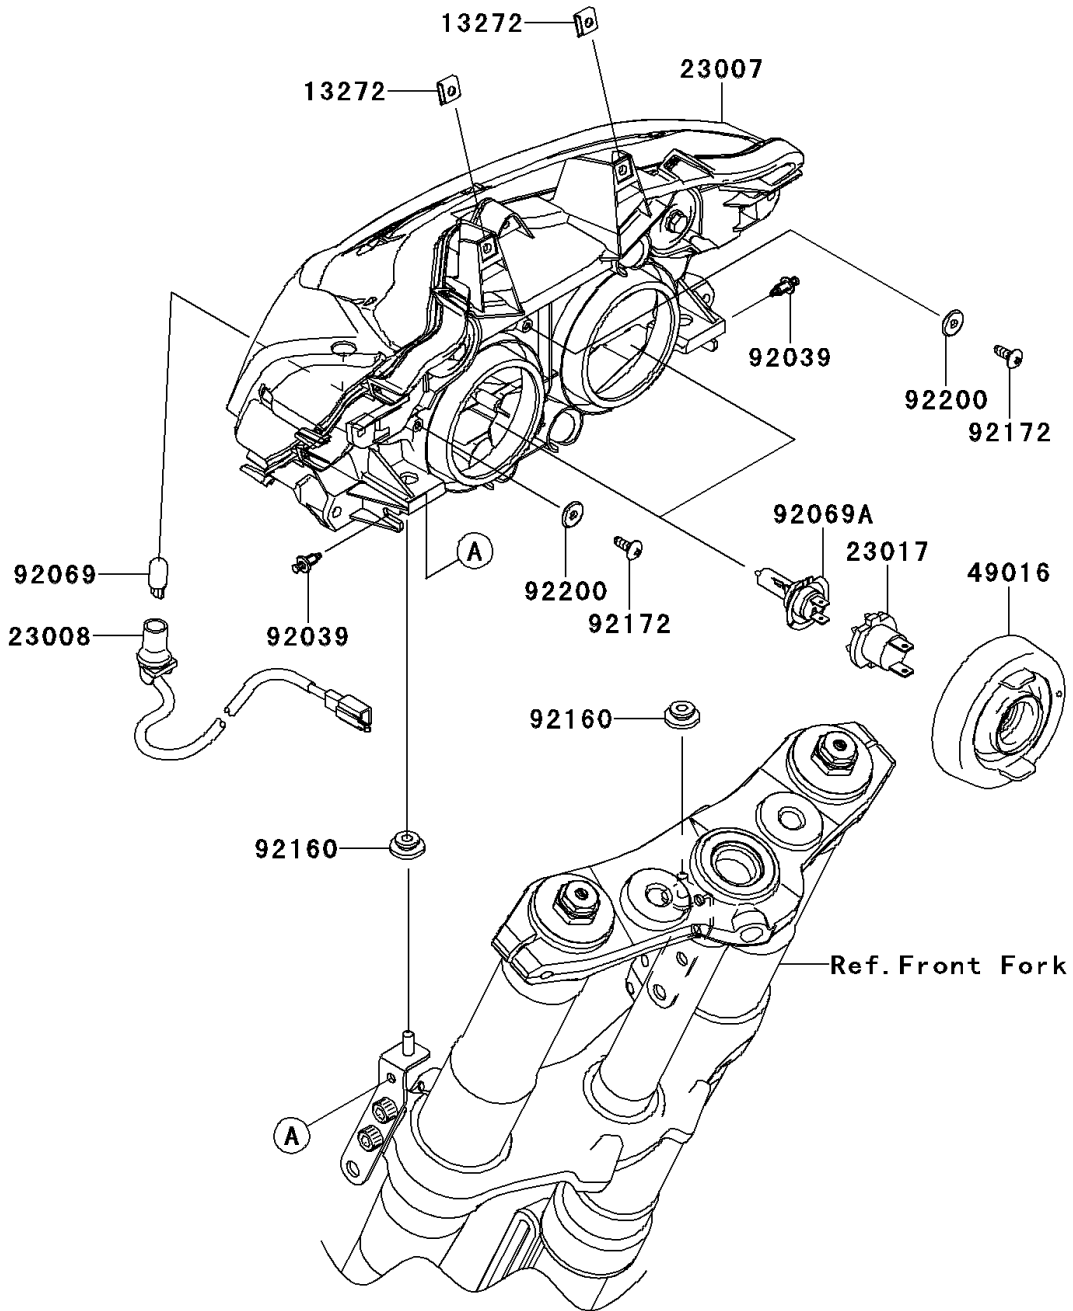

2013 Z1000 PARTS DIAGRAM

Headlight(s)

F2710

2013 Z1000 PARTS LIST

Headlight(s)

| ITEM NAME | PART NUMBER | QUANTITY |
|-------------------------------------|-------------|----------|
| PLATE (Ref # 13272) | 13272-0850 | 2 |
| LENS-COMP,HEAD LAMP (Ref # 23007) | 23007-0145 | 1 |
| SOCKET-ASSY,HEAD LAMP (Ref # 23008) | 23008-0117 | 1 |
| SOCKET,HEAD LAMP (Ref # 23017) | 23017-1067 | 2 |
| COVER-SEAL,HEAD LAMP (Ref # 49016) | 49016-1209 | 2 |
| RIVET (Ref # 92039) | 92039-0051 | 2 |
| BULB,12V 5W (Ref # 92069) | 92069-1016 | 1 |
| BULB,12V 55W,H7 (Ref # 92069A) | 92069-1126 | 2 |
| DAMPER (Ref # 92160) | 92160-1613 | 2 |
| SCREW (Ref # 92172) | 92172-0471 | 2 |
| WASHER (Ref # 92200) | 92200-0542 | 2 |