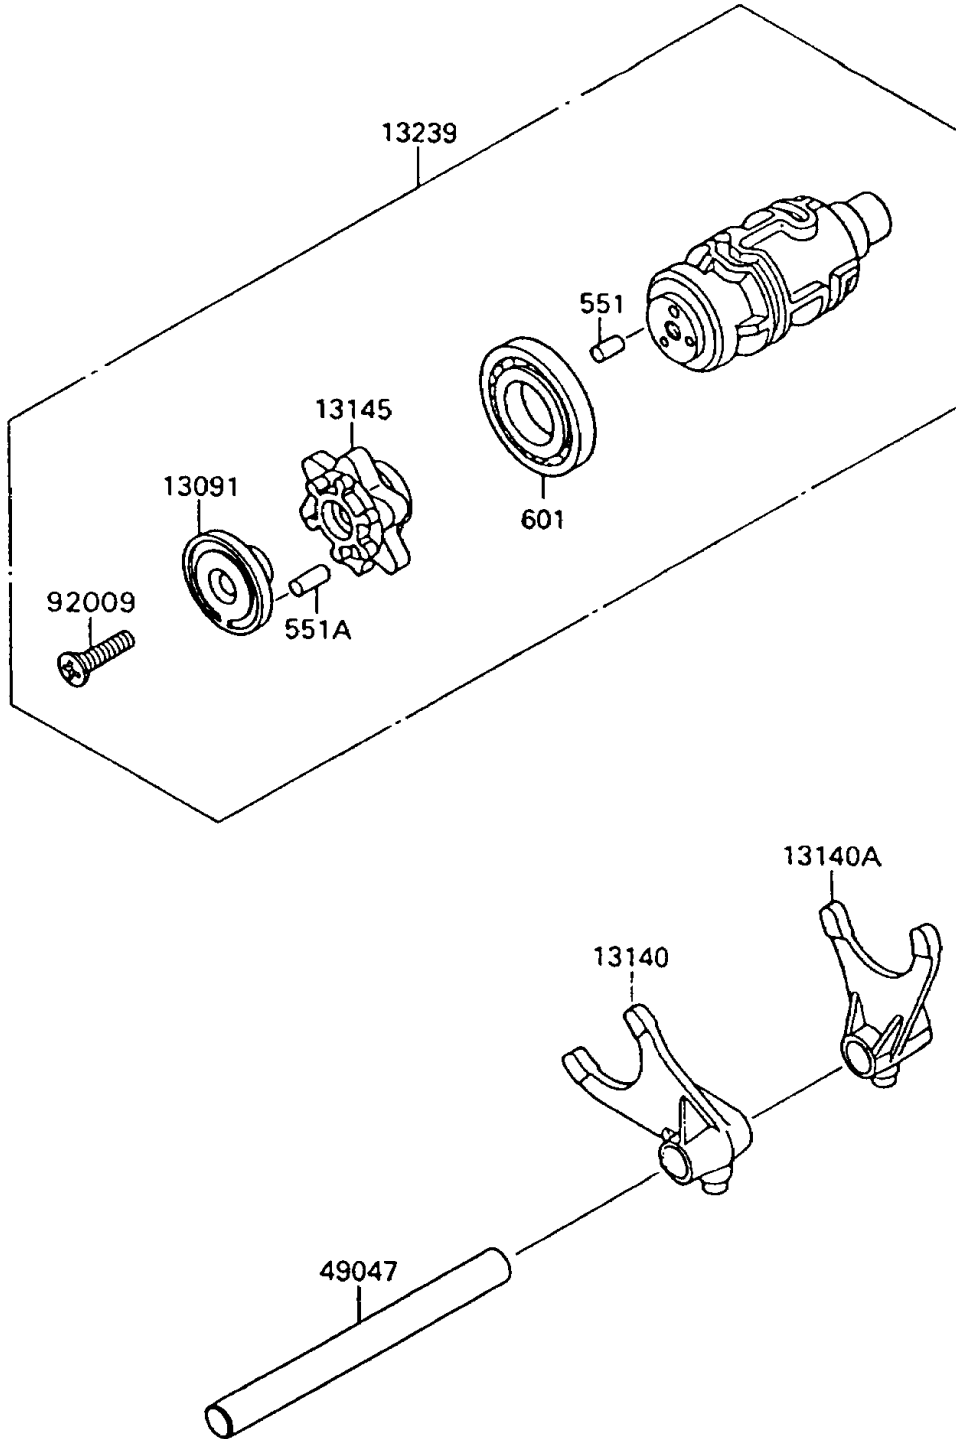

1994 Vulcan 88 PARTS DIAGRAM

Gear Change Drum/Shift Fork(s)

E1362

1994 Vulcan 88 PARTS LIST

Gear Change Drum/Shift Fork(s)

ITEM NAME	PART NUMBER	QUANTITY
PIN-DOWEL,4X8 (Ref # 551)	551A0408	1
PIN-DOWEL (Ref # 551A)	551A0412	1
BEARING-BALL (Ref # 601)	601A6005	1
HOLDER,CHANGE DRUM PIN (Ref # 13091)	13091-1104	1
FORK-SHIFT,INPUT,2ND (Ref # 13140)	13140-1155	1
FORK-SHIFT,OUTPUT,3RD (Ref # 13140A)	13140-1156	1
CAM-CHANGE DRUM (Ref # 13145)	13145-1062	1
DRUM-ASSY-CHANGE (Ref # 13239)	13239-1141	1
ROD-SHIFT (Ref # 49047)	49047-1062	1
SCREW,6X45 (Ref # 92009)	92009-1599	1