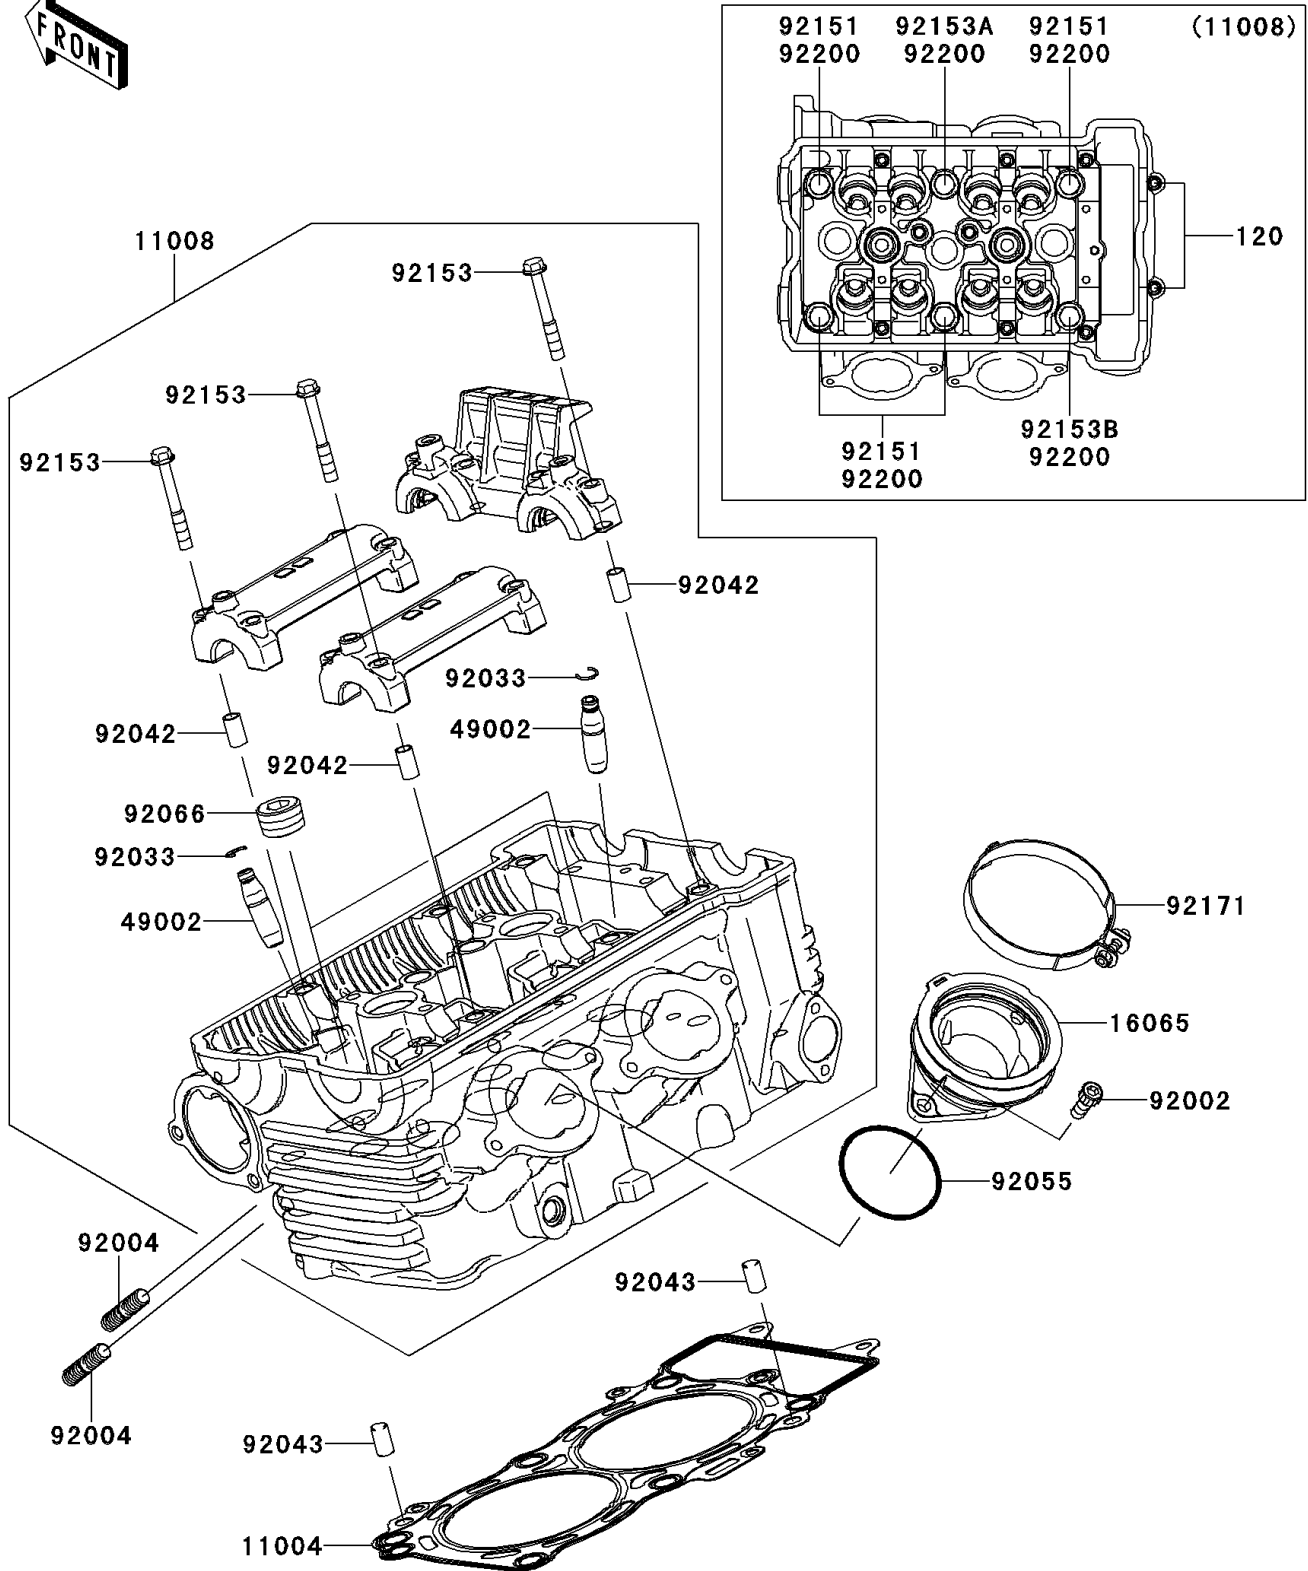

2010 Versys® PARTS DIAGRAM

Cylinder Head

E1111

2010 Versys® PARTS LIST

Cylinder Head

ITEM NAME	PART NUMBER	QUANTITY
GASKET-HEAD (Ref # 11004)	11004-0064	1
HEAD-COMP-CYLINDER (Ref # 11008)	11008-0107	1
HOLDER,THROTTLE BODY (Ref # 16065)	16065-0024	2
GUIDE-VALVE (Ref # 49002)	49002-1116	AR
BOLT,6X16 (Ref # 92002)	92002-1143	4
STUD,8X22 (Ref # 92004)	92004-0025	4
RING-SNAP (Ref # 92033)	92033-1247	8
PIN,DOWEL,6.3X8X14 (Ref # 92042)	92042-007	6
PIN,8X14 (Ref # 92043)	92043-1567	2
RING-O,47X1.9 (Ref # 92055)	92055-1600	2
PLUG,PT1/2X12.5 (Ref # 92066)	92066-0002	3
BOLT,10X158 (Ref # 92151)	92151-1152	4
BOLT,6X45 (Ref # 92153)	92153-0339	12
BOLT,FLANGED-SMALL,10X176 (Ref # 92153A)	92153-0972	1
BOLT,FLANGED-SMALL,10X80 (Ref # 92153B)	92153-1321	1
CLAMP (Ref # 92171)	92171-1089	2
WASHER,10.5X19X2.3 (Ref # 92200)	92200-0363	6
BOLT-SOCKET,6X30 (Ref # 120)	120CD0630	2