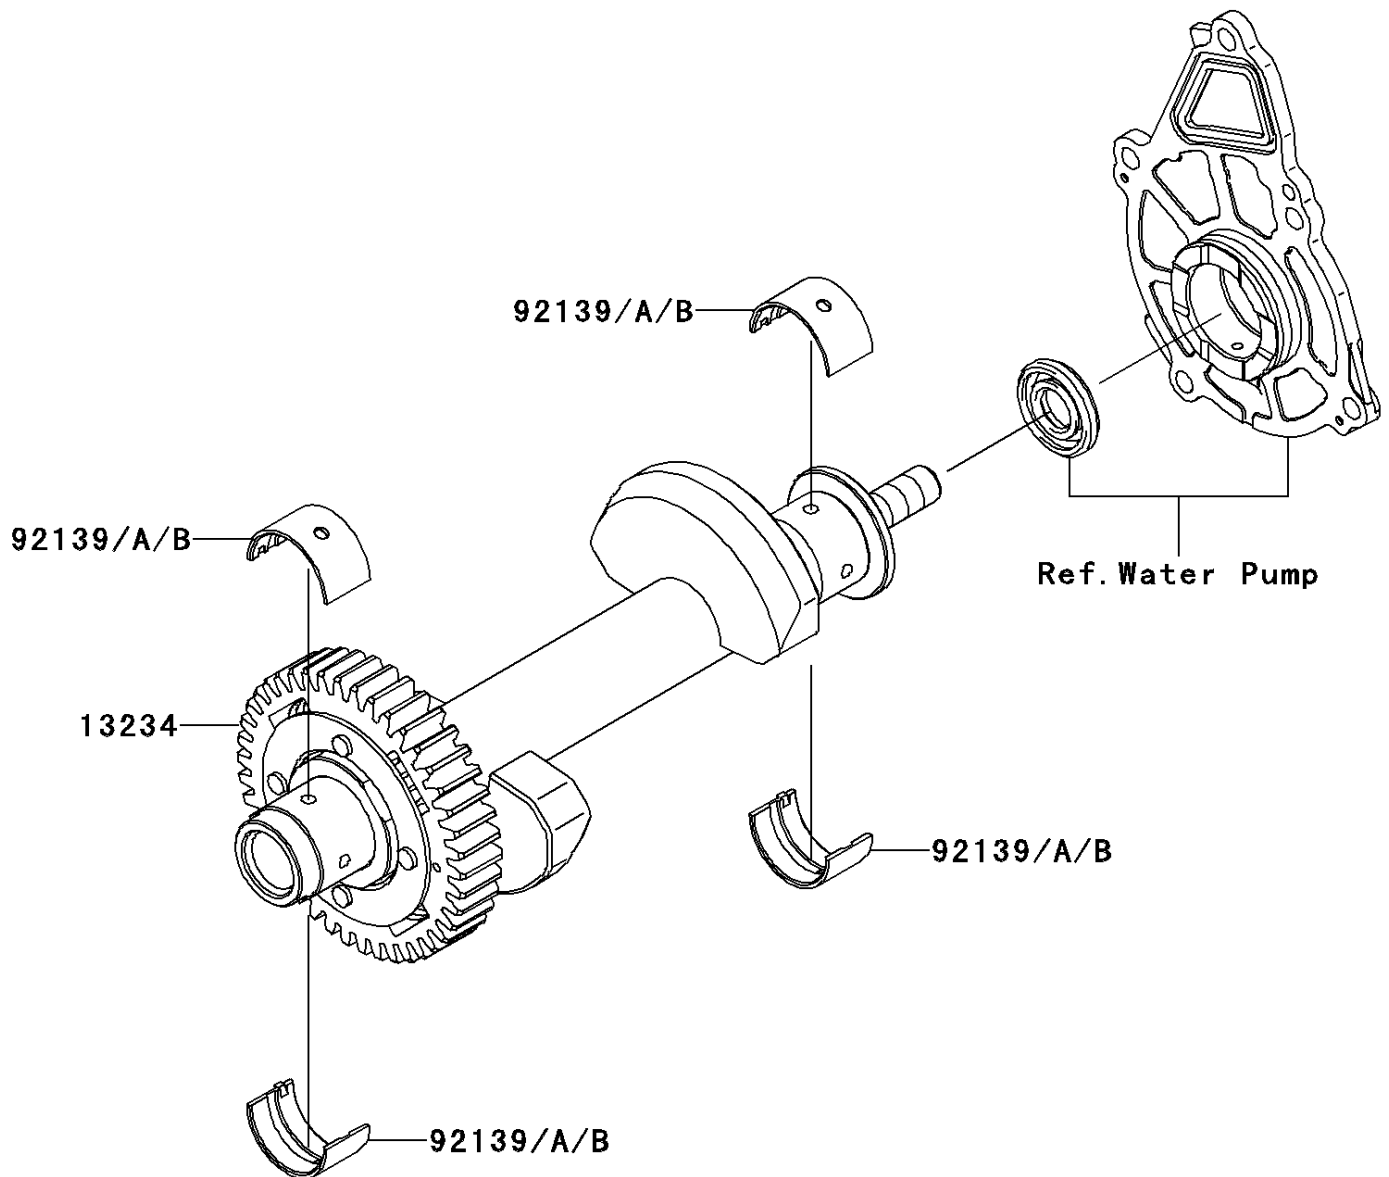

2010 Versys® PARTS DIAGRAM

Balancer

E1323

2010 Versys® PARTS LIST

Balancer

ITEM NAME	PART NUMBER	QUANTITY
SHAFT-COMP,BALANCER (Ref # 13234)	13234-0042	1
BUSHING,BALANCER,BLUE (Ref # 92139)	92139-0117	4
BUSHING,BALANCER,BLACK (Ref # 92139A)	92139-0118	AR
BUSHING,BALANCER,BROWN (Ref # 92139B)	92139-0119	AR