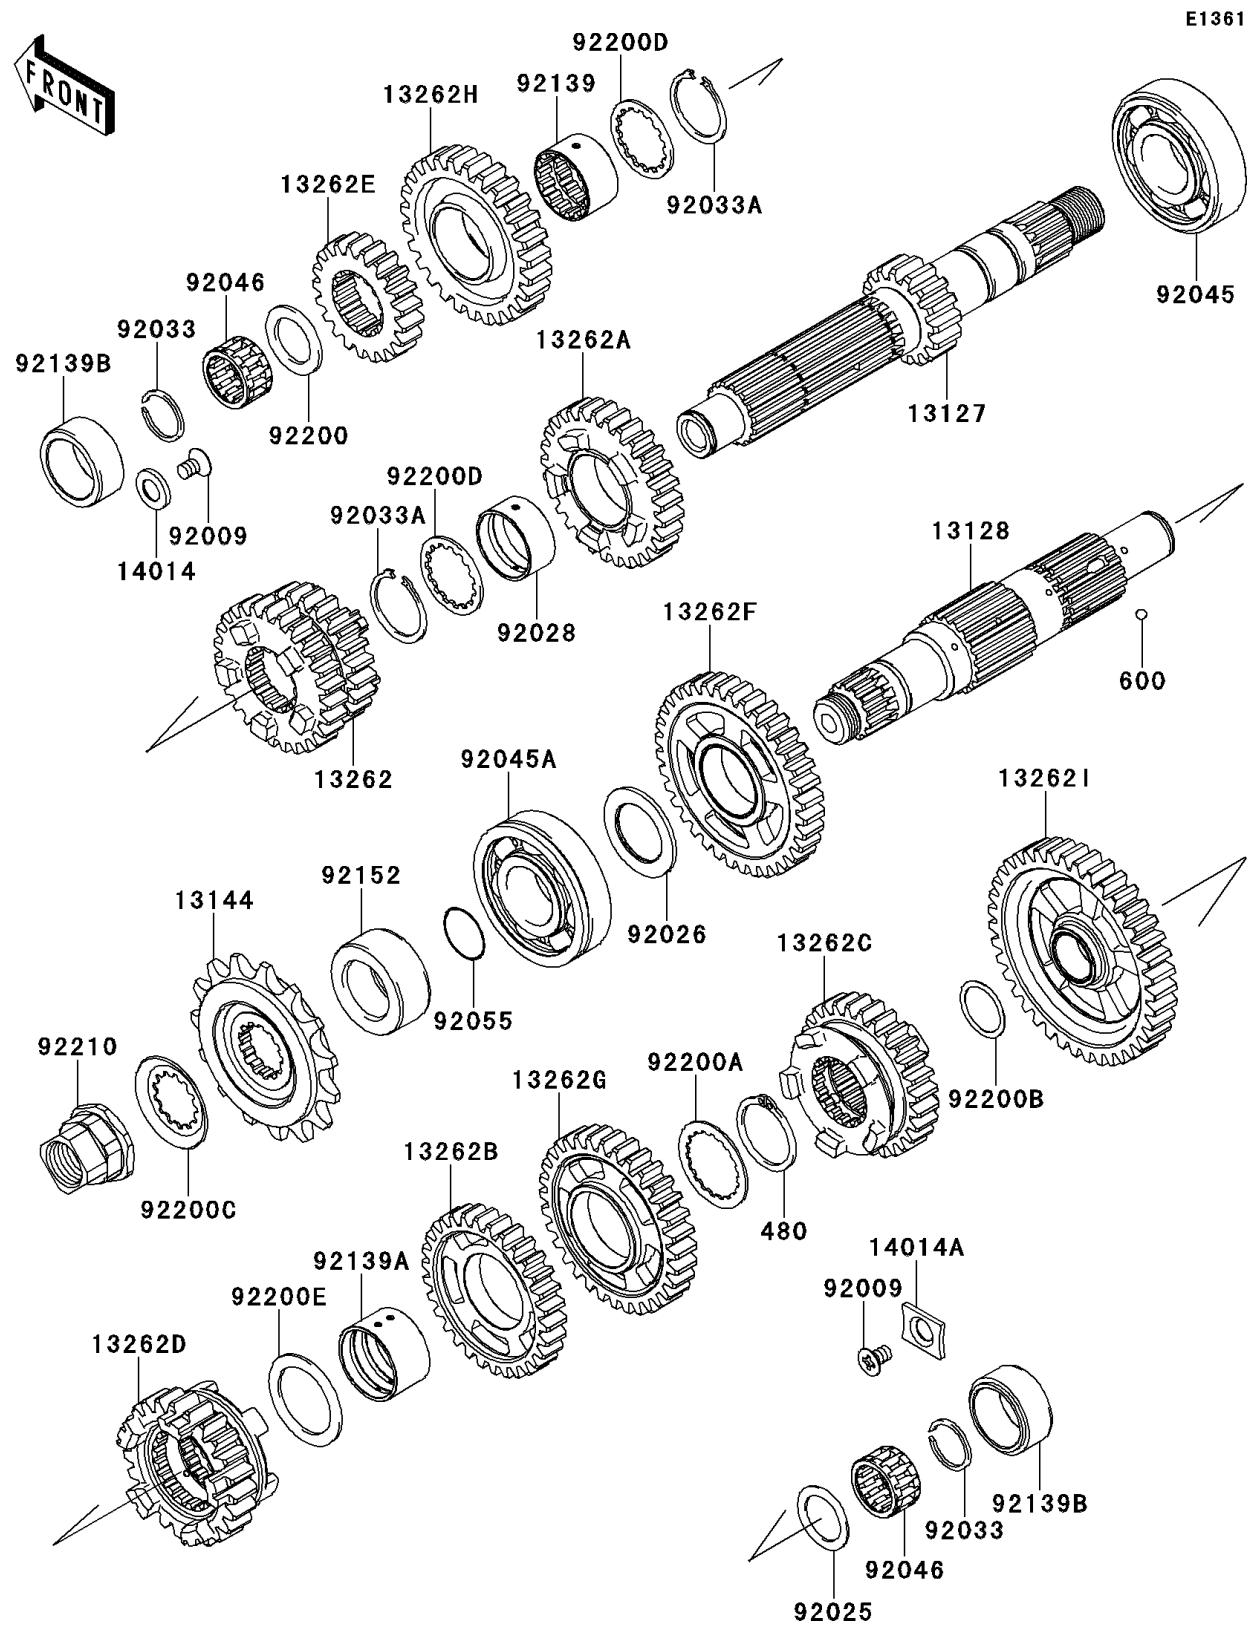

2010 Versys® PARTS DIAGRAM

Transmission