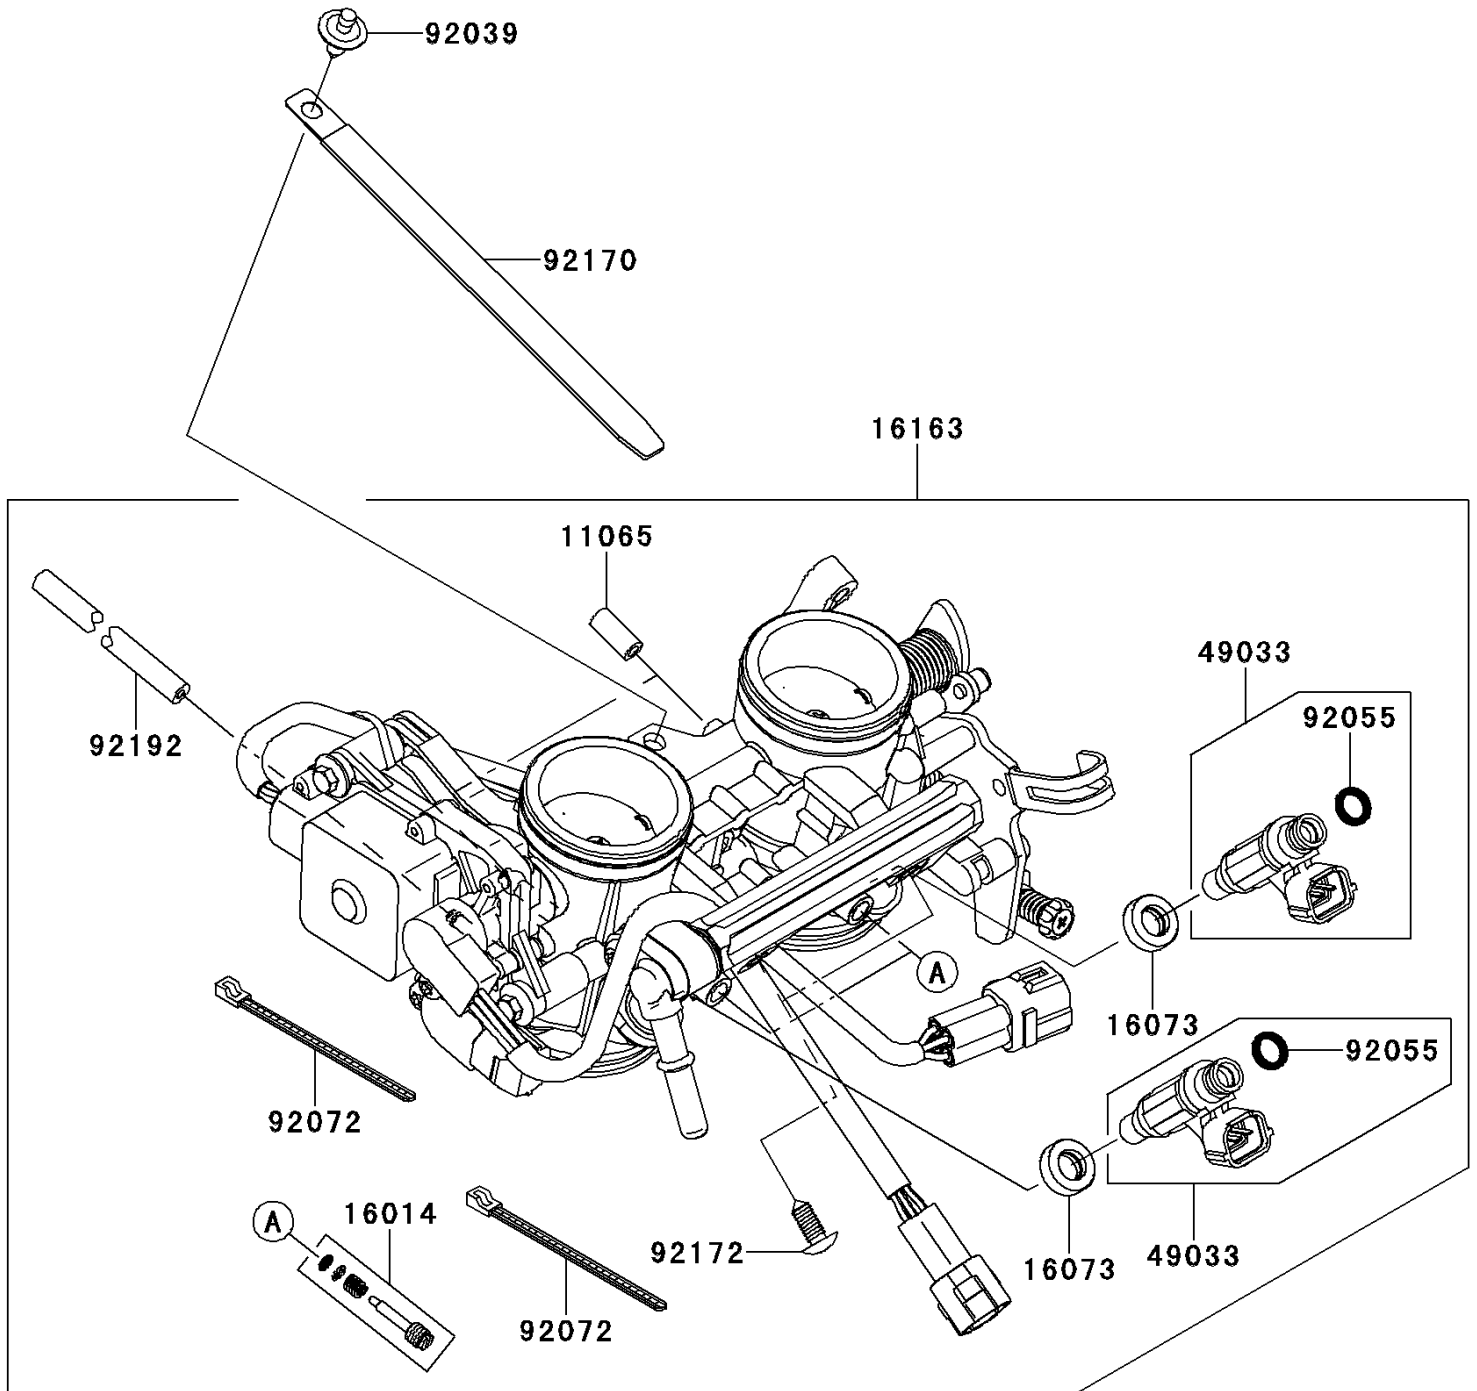

2010 Versys® PARTS DIAGRAM

Throttle

E1510

2010 Versys® PARTS LIST

Throttle

ITEM NAME	PART NUMBER	QUANTITY
CAP (Ref # 11065)	11065-0018	2
SCREW-PILOT AIR (Ref # 16014)	16014-0002	2
INSULATOR (Ref # 16073)	16073-3707	2
THROTTLE-ASSY,TTK38 (Ref # 16163)	16163-0099	1
NOZZLE-INJECTION (Ref # 49033)	49033-0011	2
RIVET (Ref # 92039)	92039-0068	1
RING-O,INJECTION NOZZLE (Ref # 92055)	92055-1622	2
BAND,SUB-HARNESS (Ref # 92072)	92072-0012	2
CLAMP,L=150 (Ref # 92170)	92170-1114	1
SCREW,PIPE INJECTION (Ref # 92172)	92172-0064	2
TUBE,RUBBER,3X7X265 (Ref # 92192)	92192-1375	1