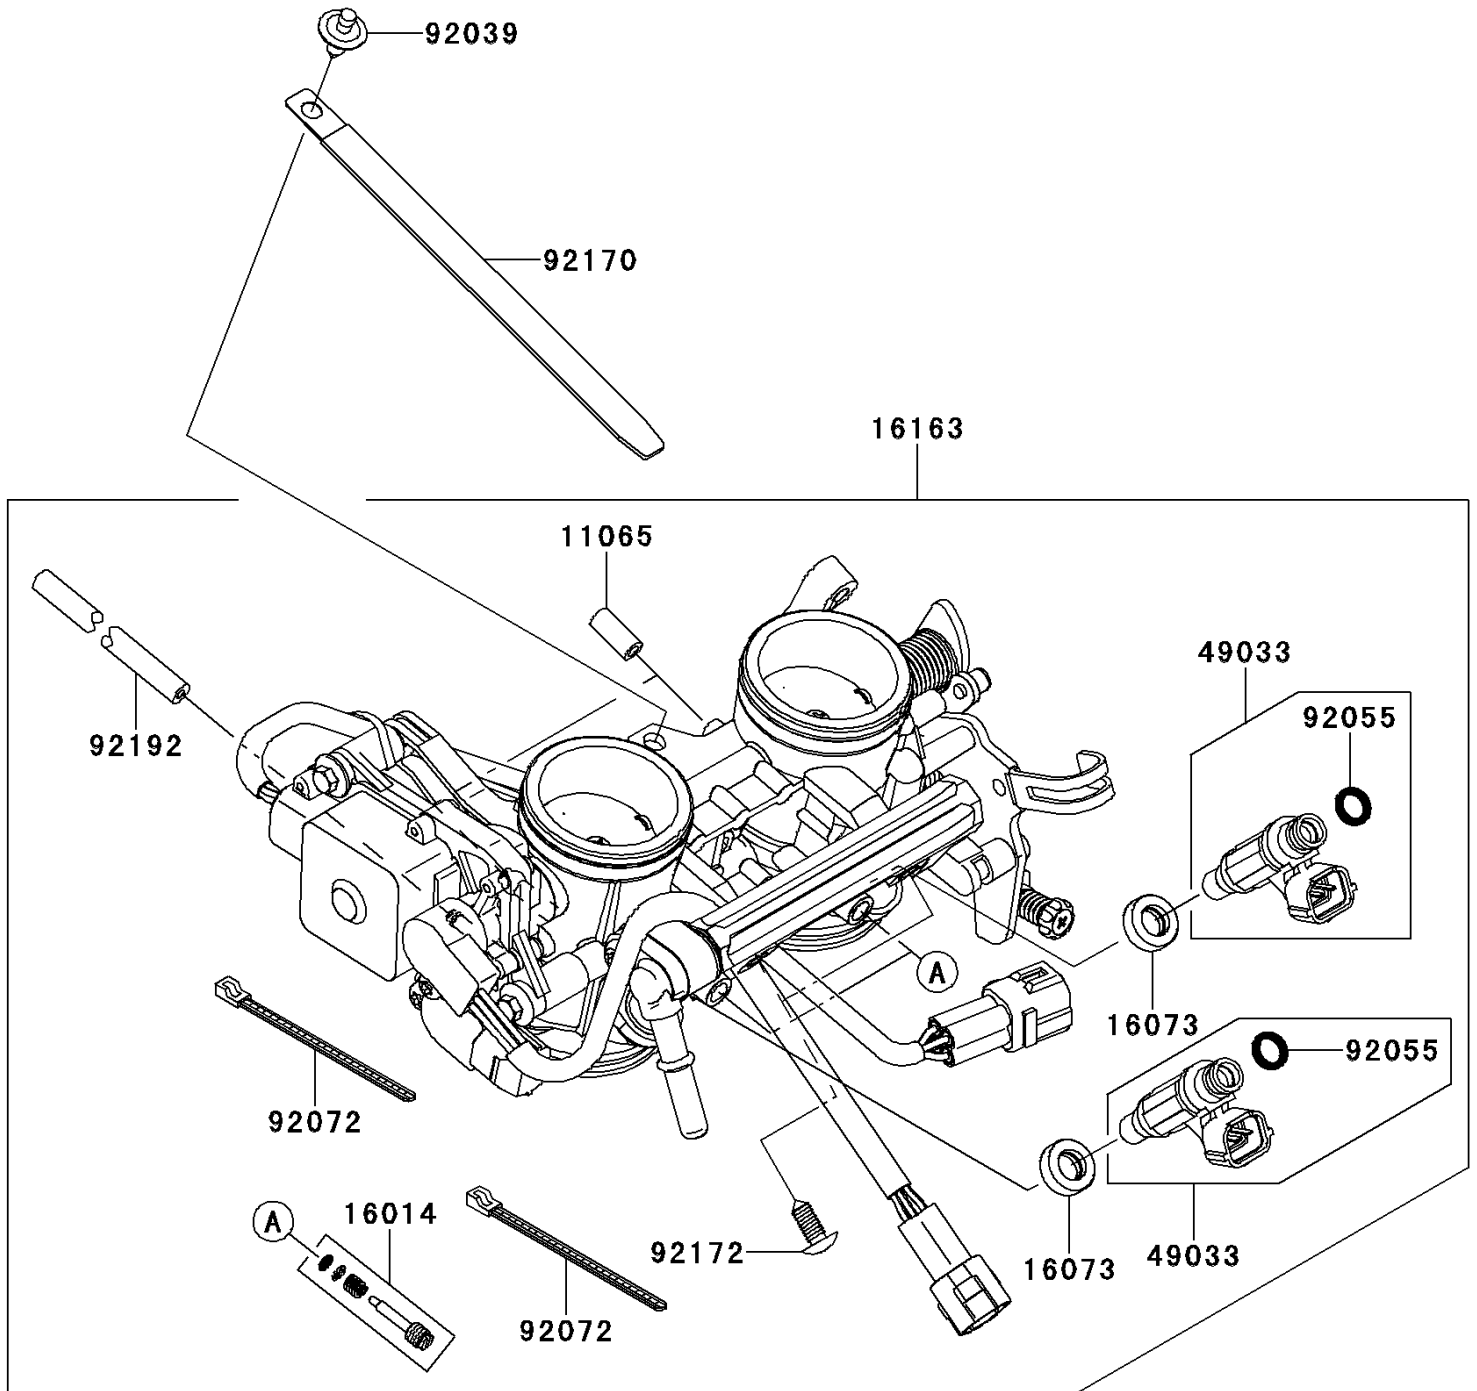

# 2010 Versys® PARTS DIAGRAM

Throttle

E1510

## 2010 Versys® PARTS LIST

### Throttle

ITEM NAME	PART NUMBER	QUANTITY
CAP (Ref # 11065)	11065-0018	2
SCREW-PILOT AIR (Ref # 16014)	16014-0002	2
INSULATOR (Ref # 16073)	16073-3707	2
THROTTLE-ASSY,TTK38 (Ref # 16163)	16163-0099	1
NOZZLE-INJECTION (Ref # 49033)	49033-0011	2
RIVET (Ref # 92039)	92039-0068	1
RING-O,INJECTION NOZZLE (Ref # 92055)	92055-1622	2
BAND,SUB-HARNESS (Ref # 92072)	92072-0012	2
CLAMP,L=150 (Ref # 92170)	92170-1114	1
SCREW,PIPE INJECTION (Ref # 92172)	92172-0064	2
TUBE,RUBBER,3X7X265 (Ref # 92192)	92192-1375	1