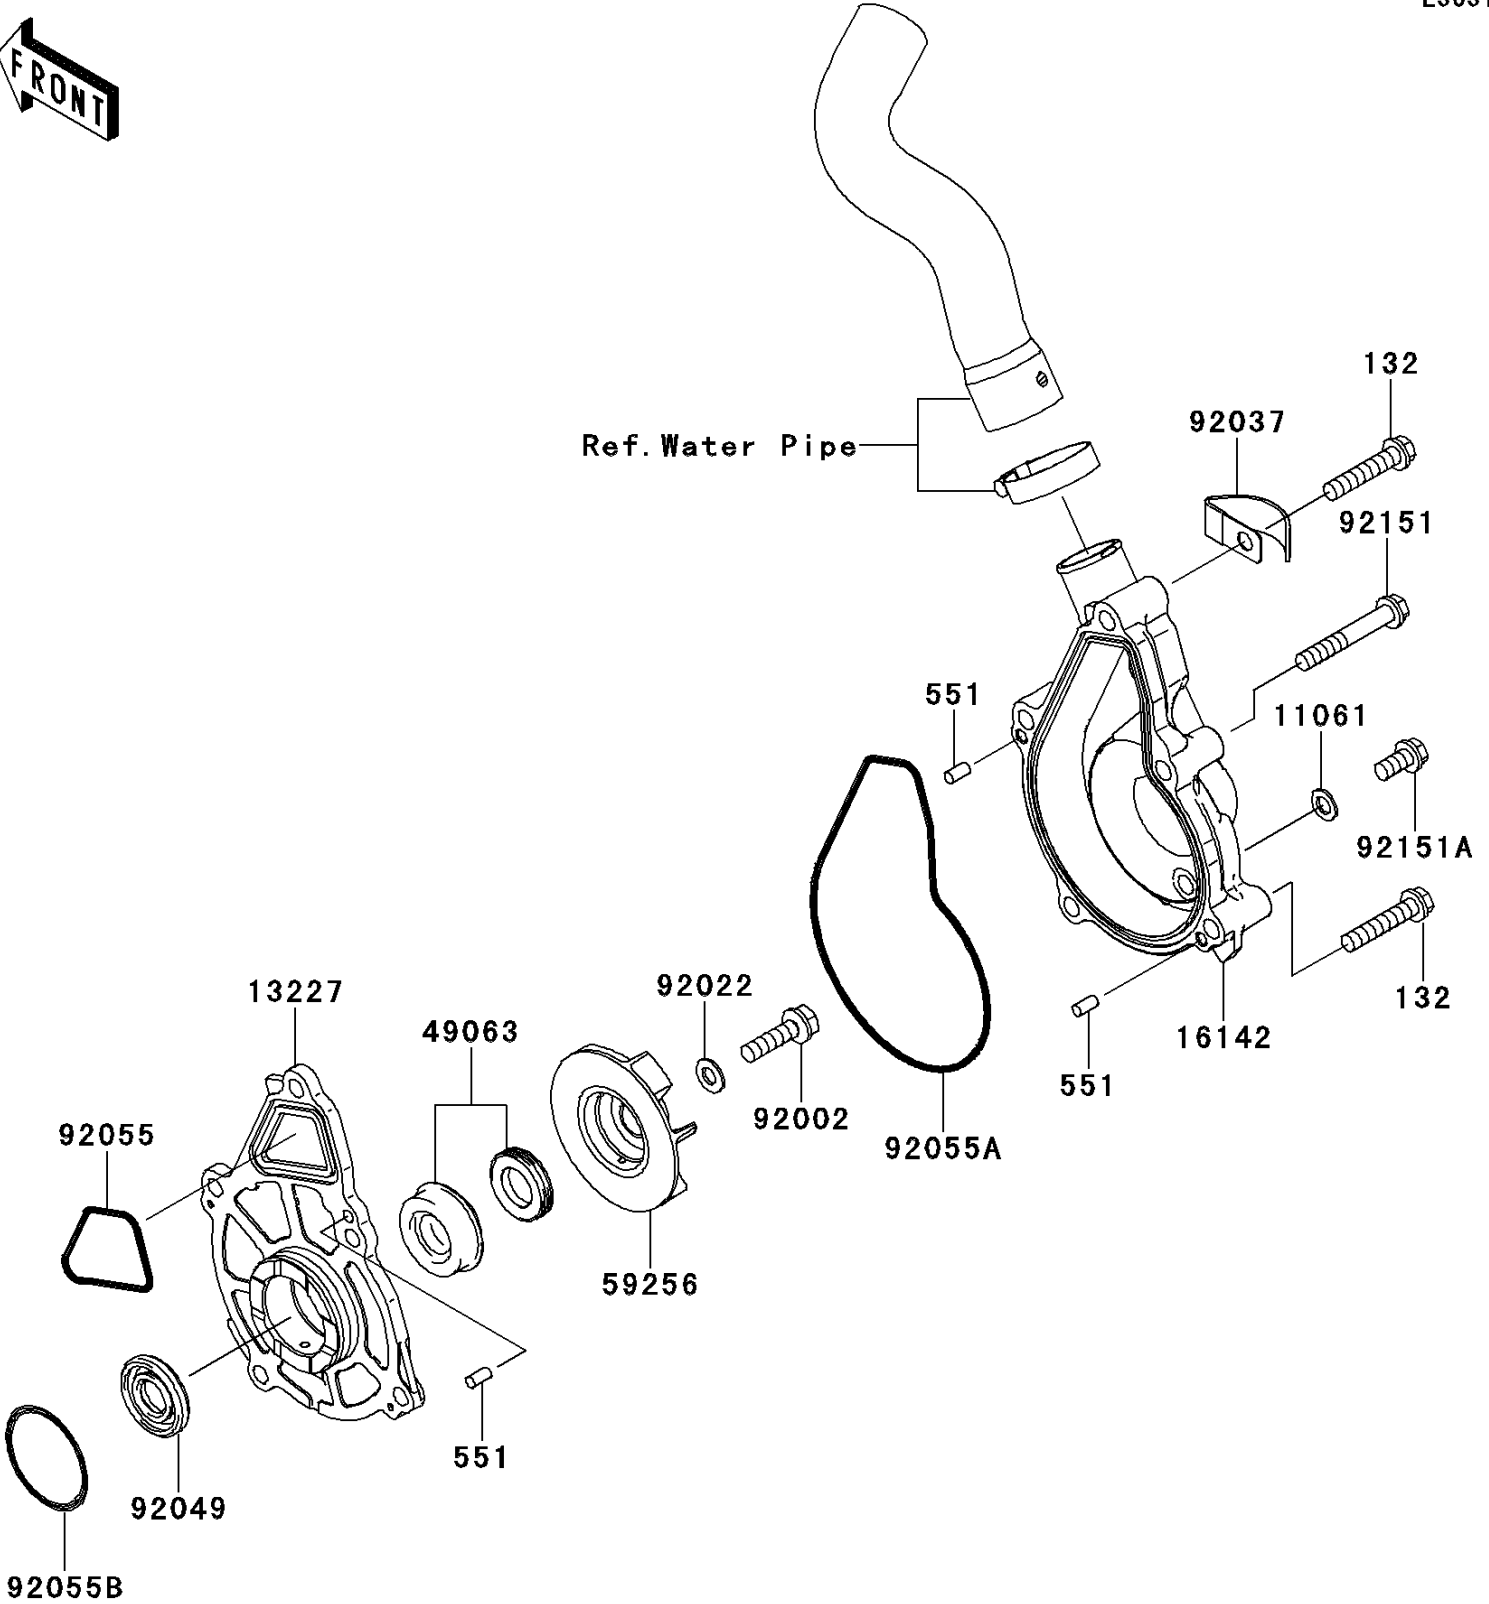

2010 Versys® PARTS DIAGRAM

Water Pump

E3031

2010 Versys® PARTS LIST

Water Pump

ITEM NAME	PART NUMBER	QUANTITY
GASKET (Ref # 11061)	11061-0107	1
HOUSING (Ref # 13227)	13227-0012	1
COVER-PUMP (Ref # 16142)	16142-0046	1
SEAL-MECHANICAL,WATER (Ref # 49063)	49063-1055	1
IMPELLER (Ref # 59256)	59256-0007	1
BOLT,6X22 (Ref # 92002)	92002-1154	1
WASHER,6.1X12X1 (Ref # 92022)	92022-077	1
CLAMP (Ref # 92037)	92037-1680	1
SEAL-OIL,12X28.55X5 (Ref # 92049)	92049-0115	1
RING-O,CASE-HOUSING (Ref # 92055)	92055-0082	1
RING-O,HOUSING-PUMP COVER (Ref # 92055A)	92055-0083	1
RING-O,33.2MM (Ref # 92055B)	92055-1155	1
BOLT,6X40 (Ref # 92151)	92151-1131	3
BOLT-FLANGED-SMALL,6X12 (Ref # 92151A)	92151-1133	1
BOLT-FLANGED-SMALL,6X30 (Ref # 132)	132BC0630	2
PIN-DOWEL,4X8 (Ref # 551)	551A0408	3