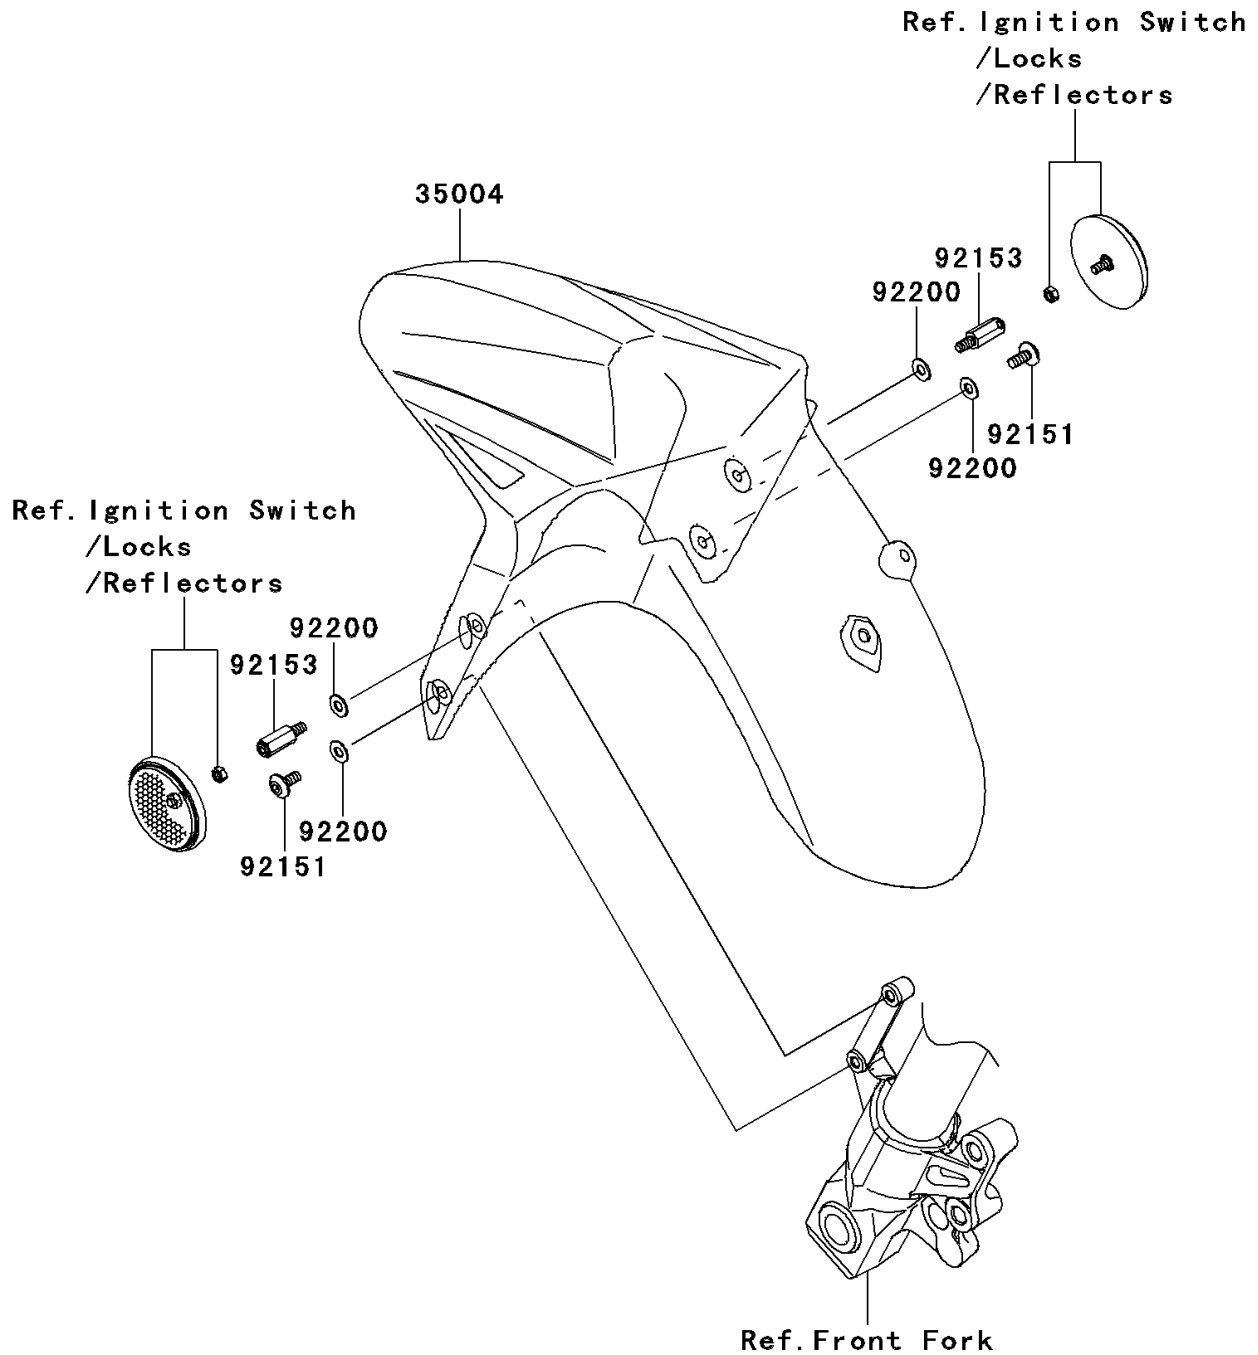

2010 Versys® PARTS DIAGRAM

Front Fender(s)

F2171

2010 Versys® PARTS LIST

Front Fender(s)

ITEM NAME	PART NUMBER	QUANTITY
FENDER-FRONT,M.S.BLACK (Ref # 35004)	35004-0137-660	1
BOLT,SOCKET,6X14 (Ref # 92151)	92151-1654	2
BOLT,6MM (Ref # 92153)	92153-1533	2
WASHER,6.5X14X1 (Ref # 92200)	92200-1388	4