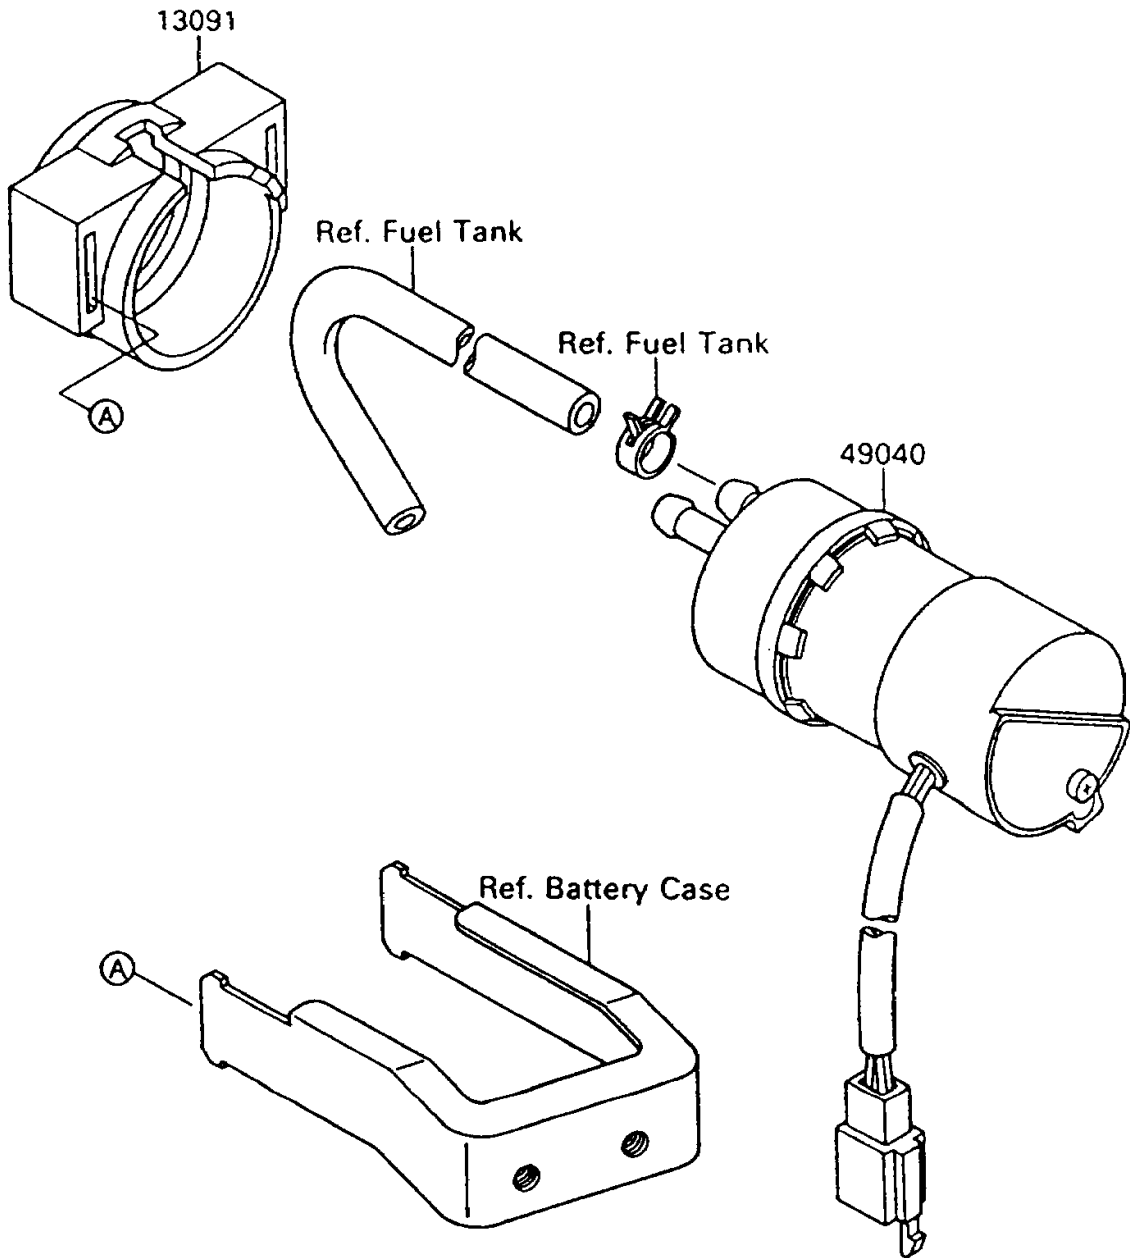

# 1992 Vulcan 88 PARTS DIAGRAM

Fuel Pump

E1520

# 1992 Vulcan 88 PARTS LIST

## Fuel Pump

ITEM NAME	PART NUMBER	QUANTITY
HOLDER (Ref # 13091)	13091-1512	1
PUMP-FUEL (Ref # 49040)	49040-1054	1