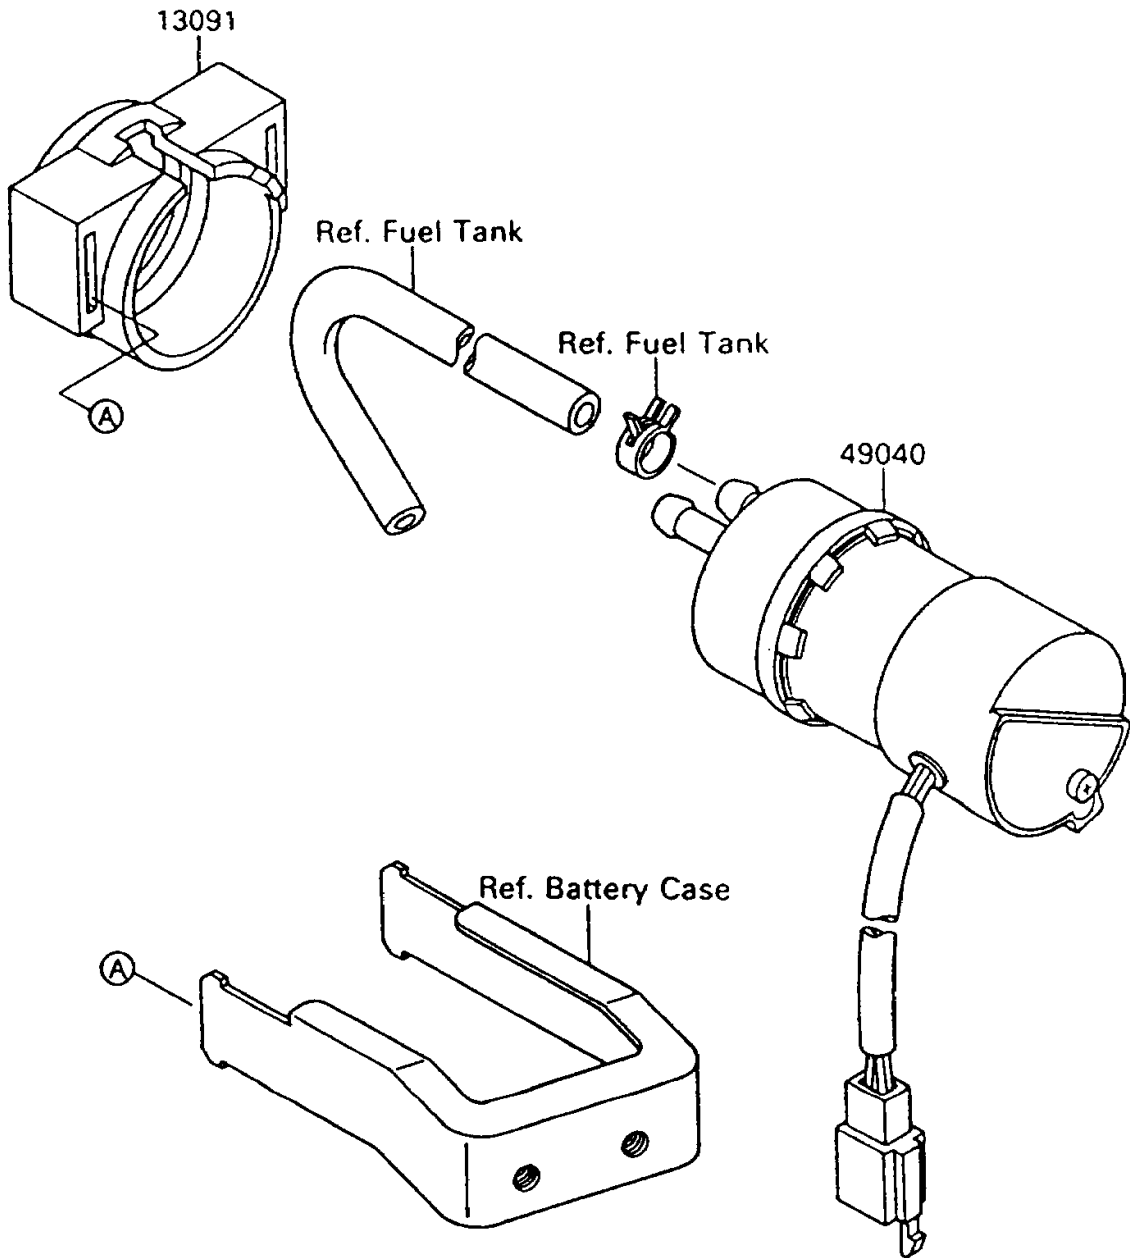

# 1994 Vulcan 88 PARTS DIAGRAM

Fuel Pump

E1520

# 1994 Vulcan 88 PARTS LIST

## Fuel Pump

ITEM NAME	PART NUMBER	QUANTITY
HOLDER (Ref # 13091)	13091-1512	1
PUMP-FUEL (Ref # 49040)	49040-1054	1