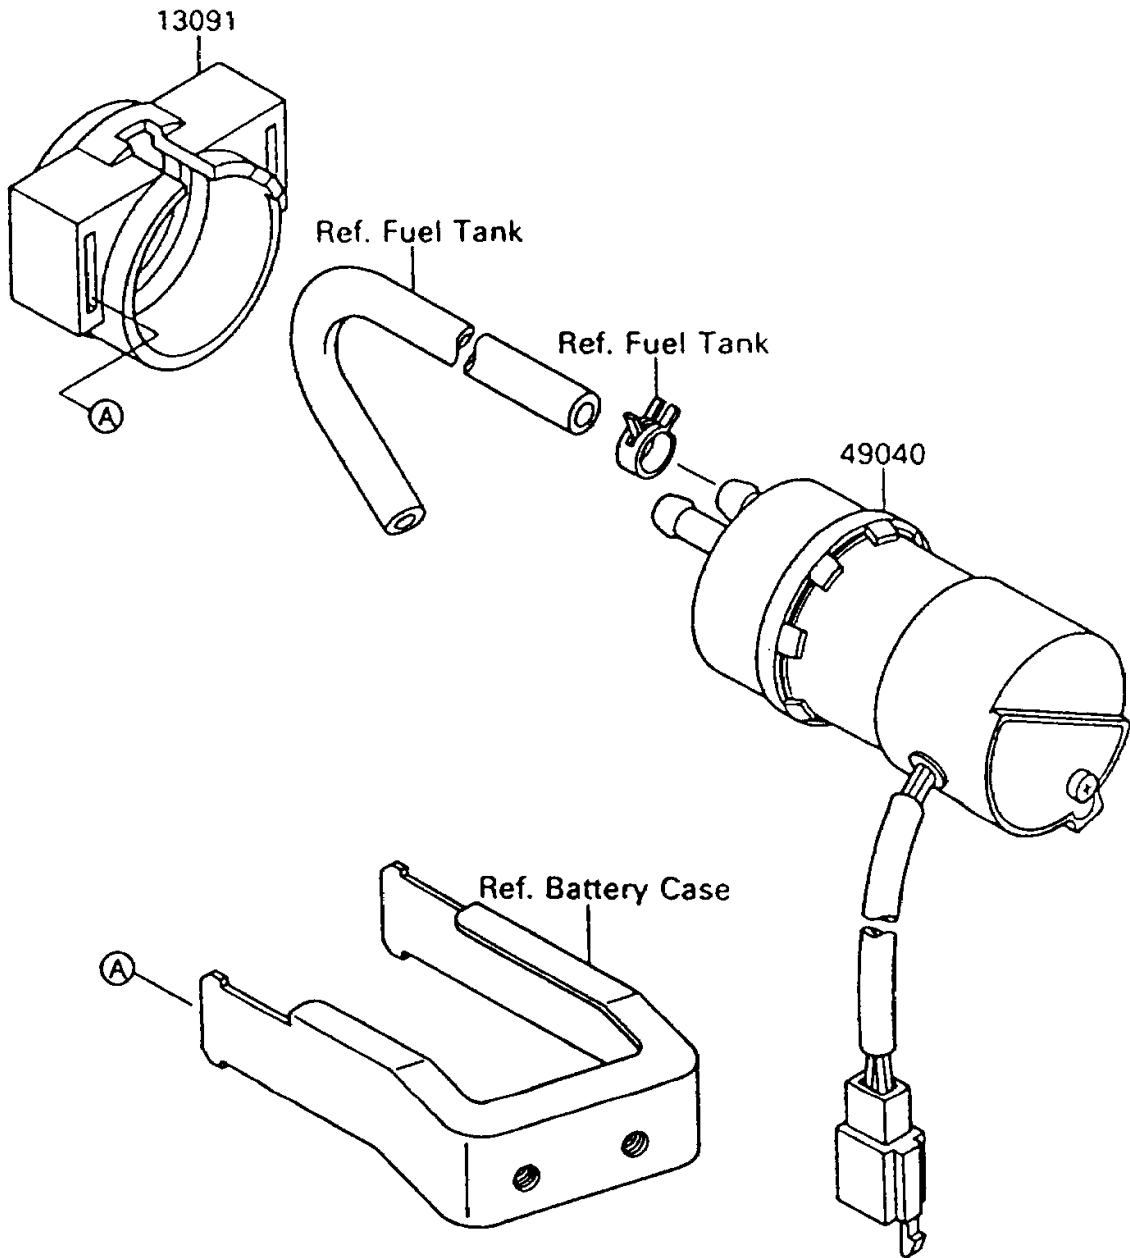

# 1995 Vulcan 88 PARTS DIAGRAM

Fuel Pump

E1520

# 1995 Vulcan 88 PARTS LIST

## Fuel Pump

ITEM NAME	PART NUMBER	QUANTITY
HOLDER (Ref # 13091)	13091-1512	1
PUMP-FUEL (Ref # 49040)	49040-1054	1