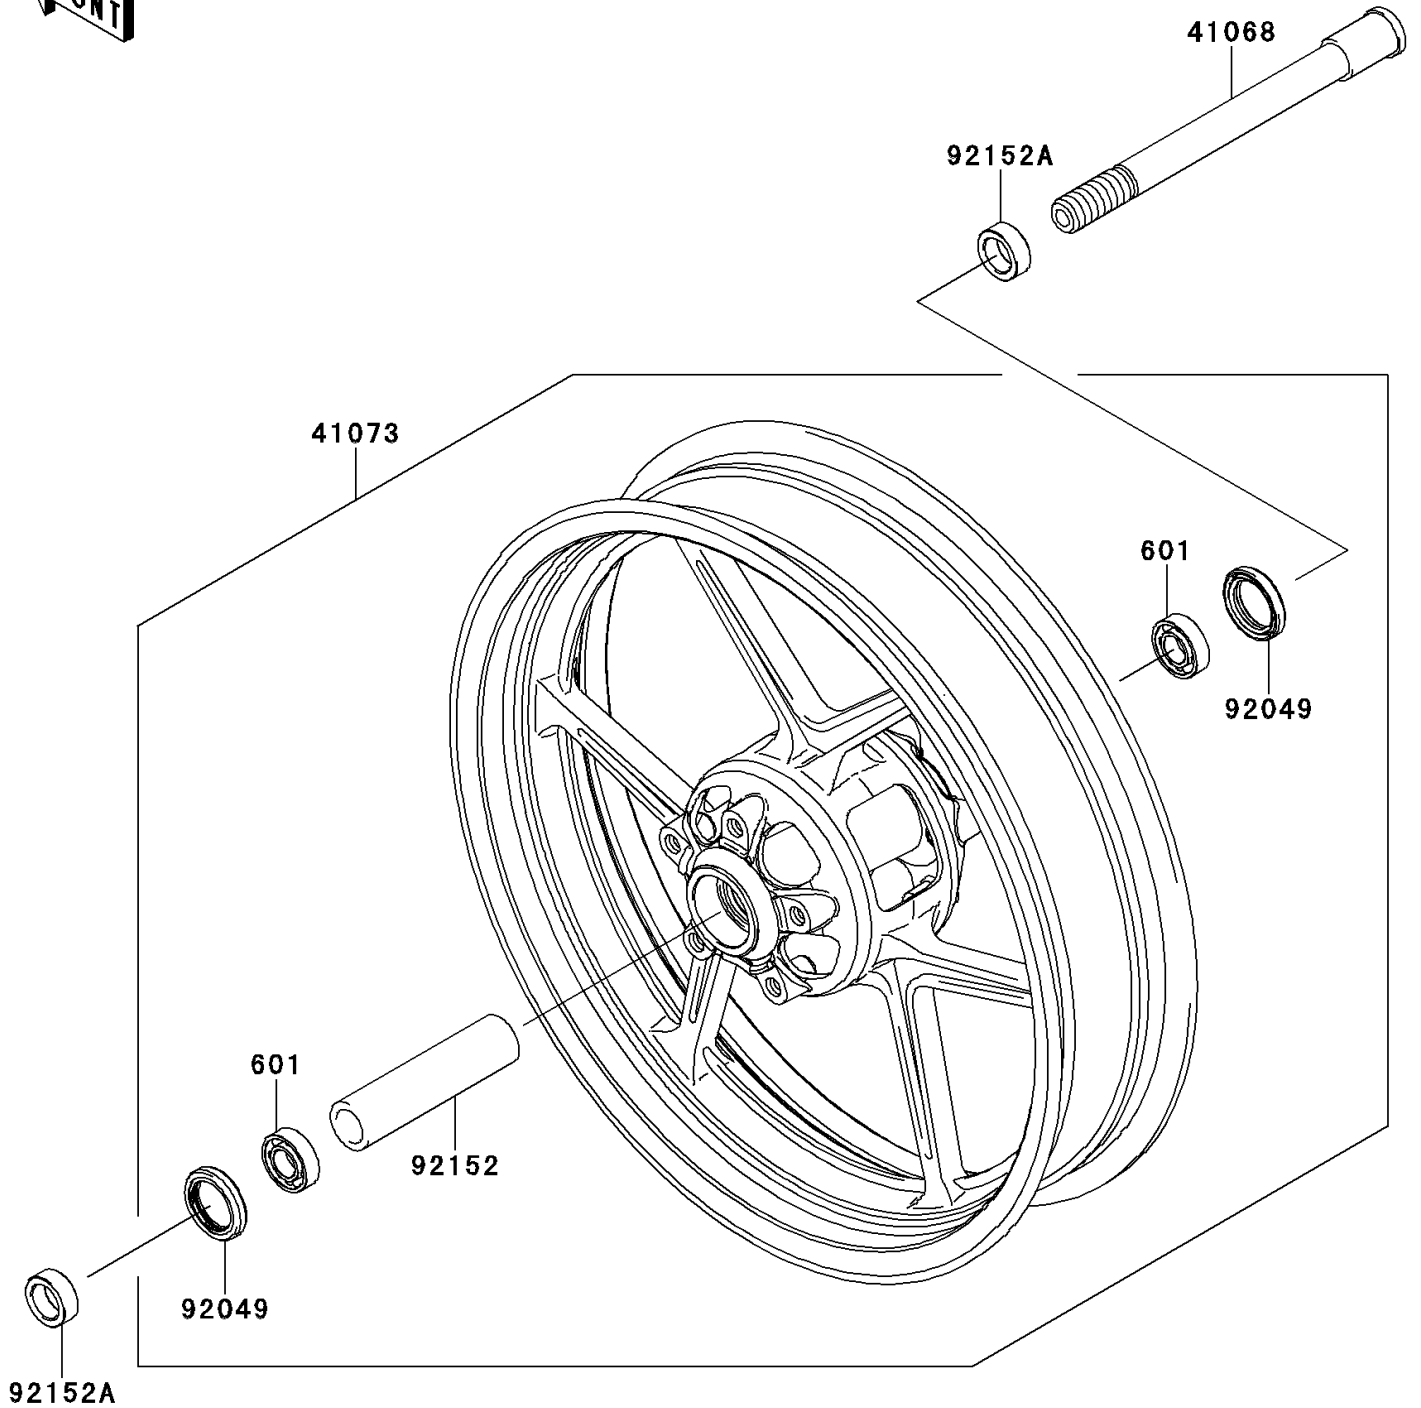

2010 Versys® PARTS DIAGRAM

Front Wheel

F2230

2010 Versys® PARTS LIST

Front Wheel

ITEM NAME	PART NUMBER	QUANTITY
AXLE,FR (Ref # 41068)	41068-0038	1
WHEEL-ASSY,FR,BLACK (Ref # 41073)	41073-0053-R2	1
SEAL-OIL,BJN30427-C3 (Ref # 92049)	92049-1057	2
COLLAR,FR HUB,L=115 (Ref # 92152)	92152-0087	1
COLLAR,20X30X11 (Ref # 92152A)	92152-0828	2
BEARING-BALL,#6004UUC3 (Ref # 601)	601B6004UU	2