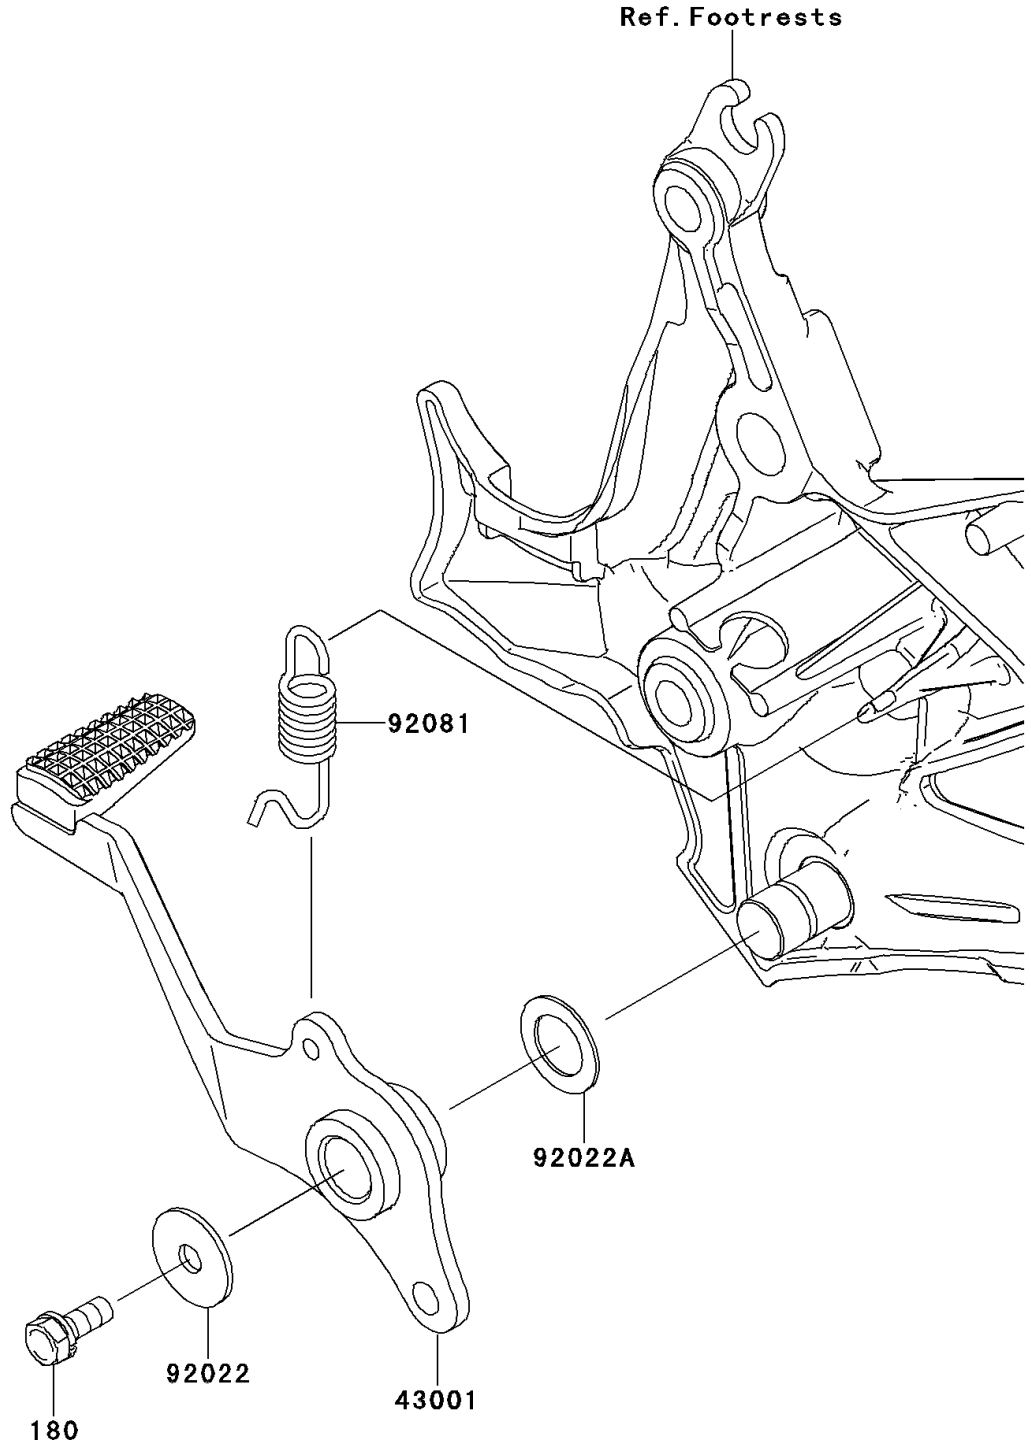

2010 Versys® PARTS DIAGRAM

Brake Pedal/Torque Link

F2260

2010 Versys® PARTS LIST

Brake Pedal/Torque Link

ITEM NAME	PART NUMBER	QUANTITY
LEVER-BRAKE,PEDAL (Ref # 43001)	43001-0128	1
WASHER,7X24X1.6 (Ref # 92022)	92022-228	1
WASHER,15.3X24X1 (Ref # 92022A)	92022-326	1
SPRING,BRAKE PEDAL (Ref # 92081)	92081-1833	1
BOLT-UPSET-WS,6X16 (Ref # 180)	180AA0616	1