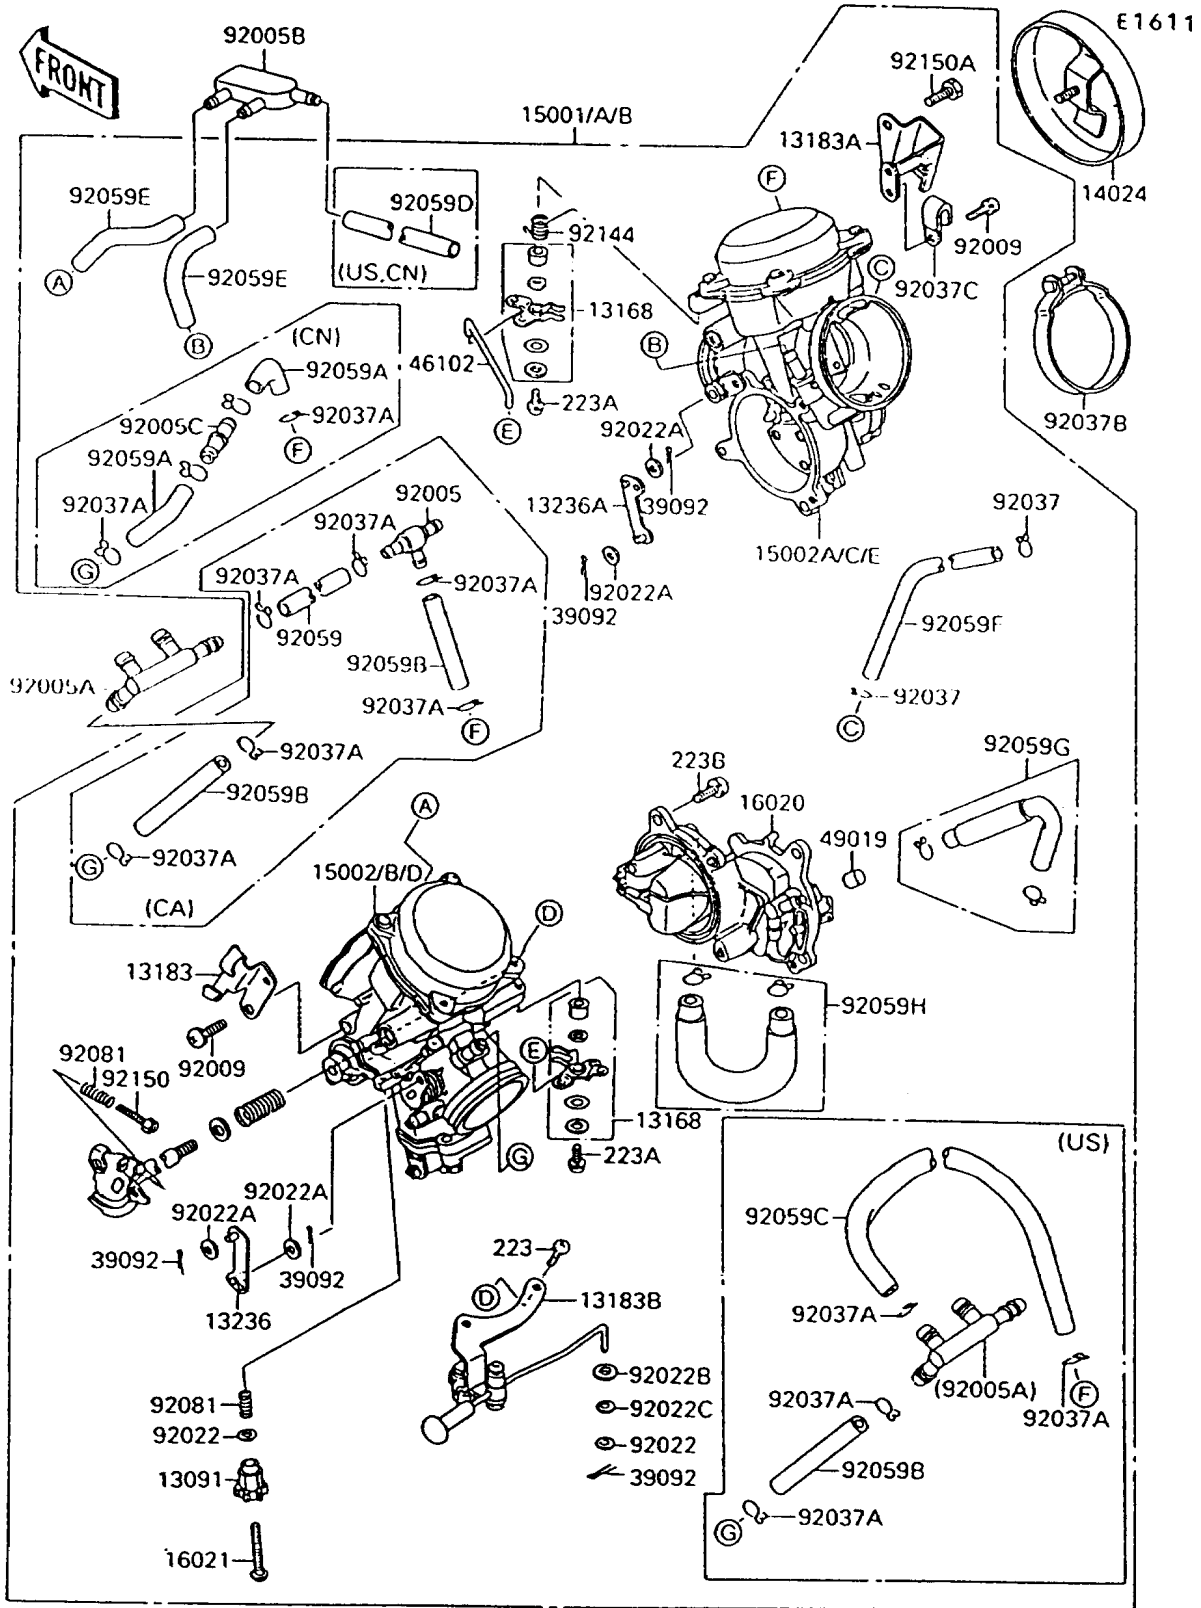

1994 Vulcan 88 PARTS DIAGRAM

Carburetor