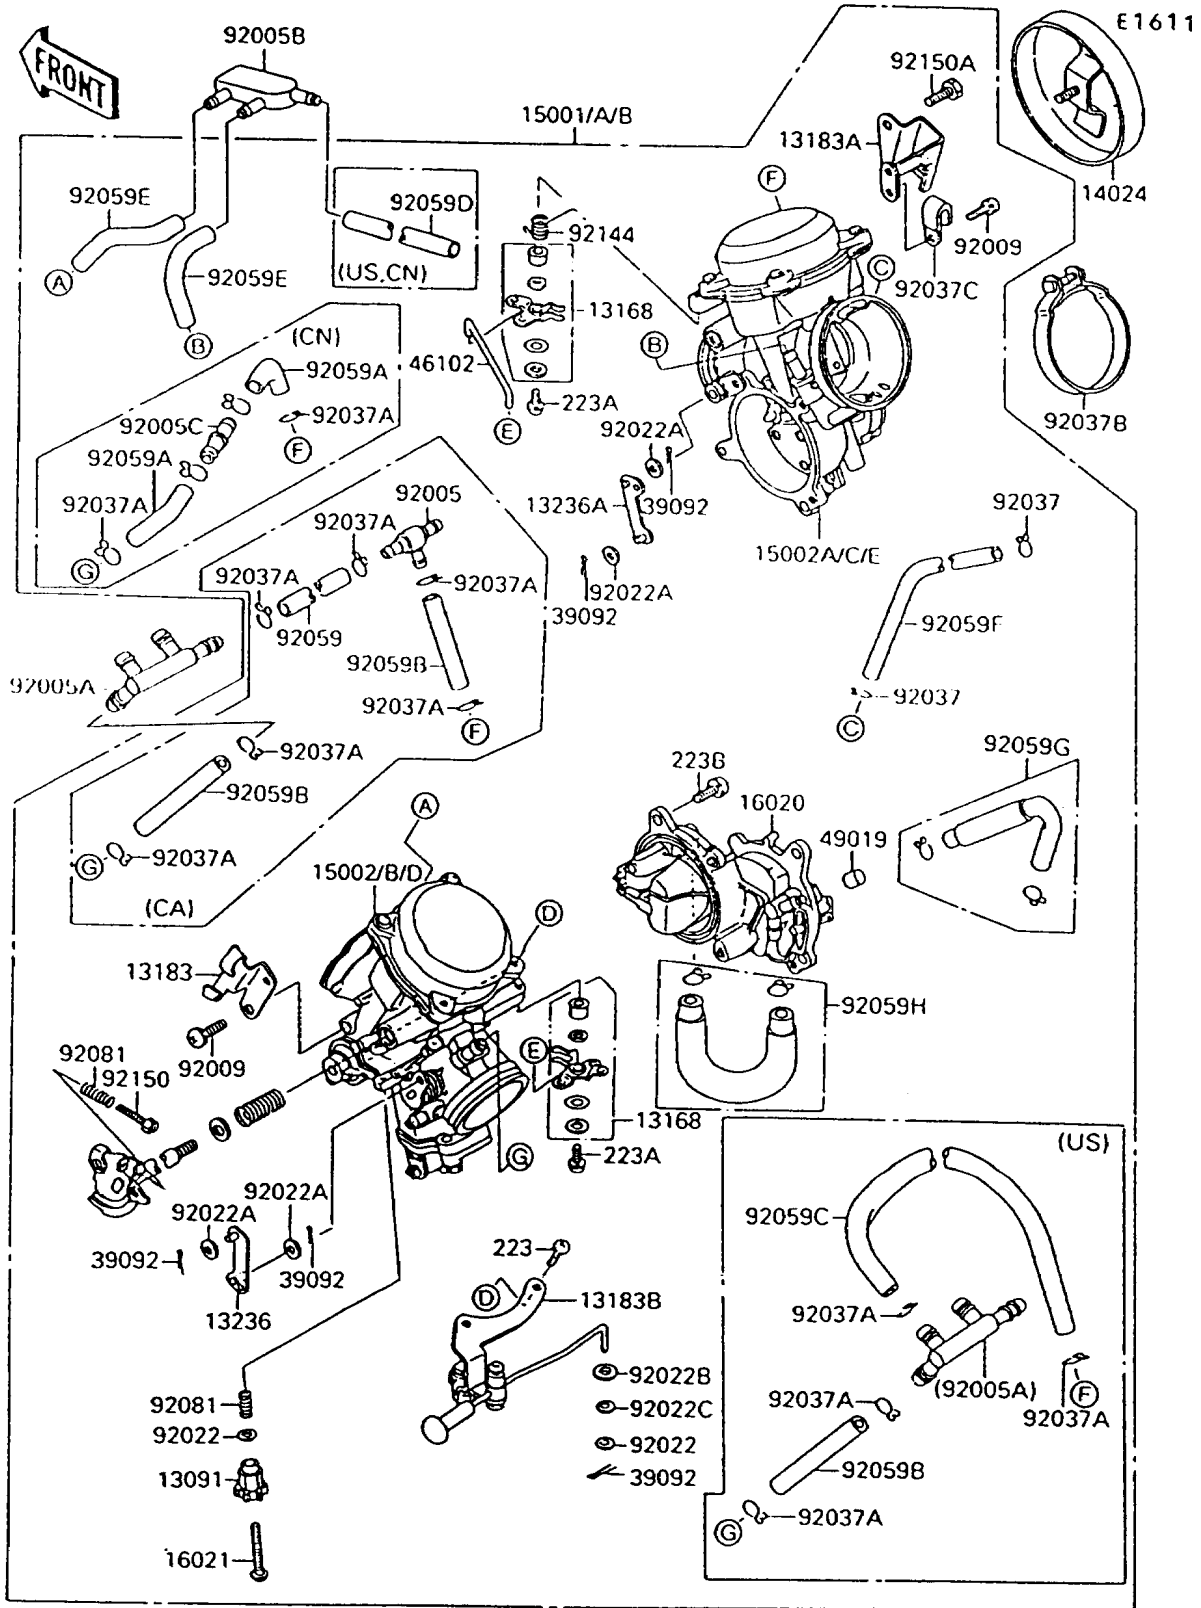

1995 Vulcan 88 PARTS DIAGRAM

Carburetor