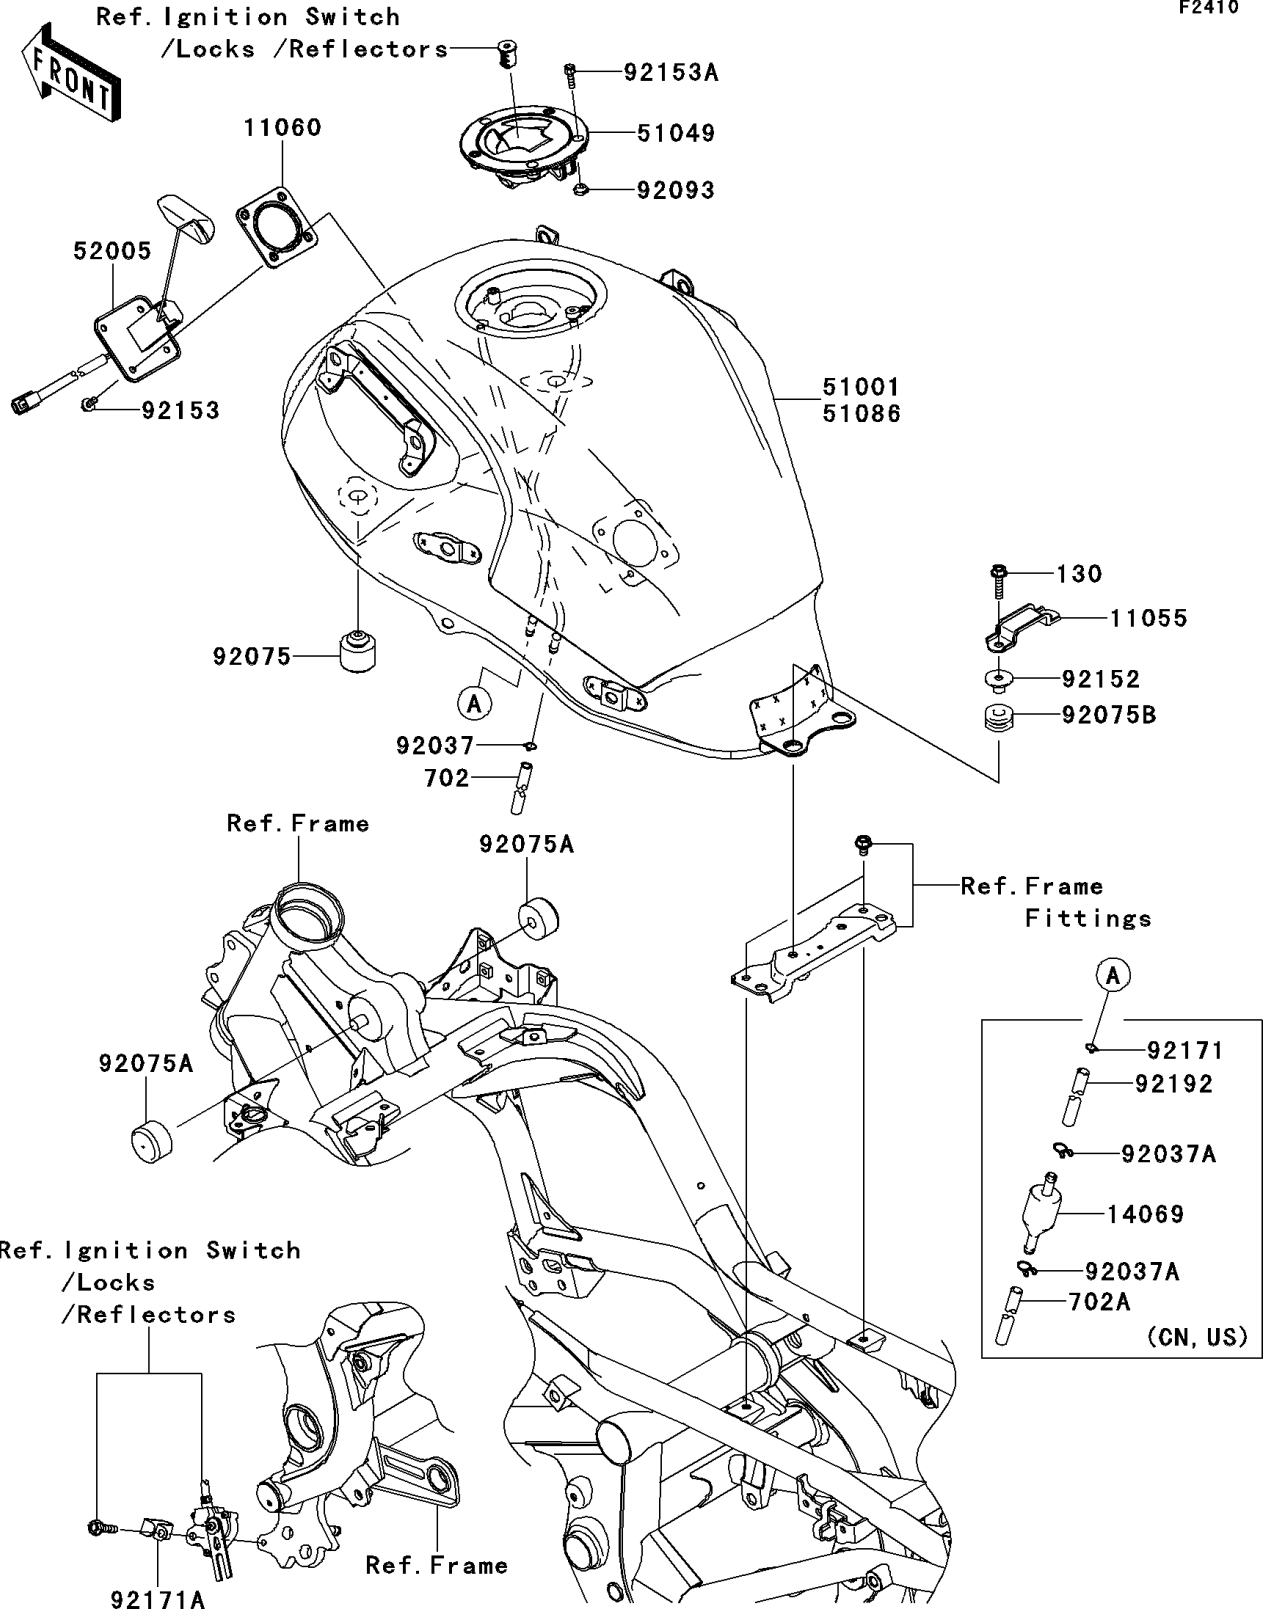

2010 Versys® PARTS DIAGRAM

Fuel Tank

F2410

2010 Versys® PARTS LIST

Fuel Tank

ITEM NAME	PART NUMBER	QUANTITY
BRACKET,SEAT (Ref # 11055)	11055-1926	1
GASKET,FUEL GAUGE (Ref # 11060)	11060-1952	1
BREATHER,FUEL TANK (Ref # 14069)	14069-1004	1
TANK-COMP-FUEL,M.F.S.BLACK (Ref # 51001)	51001-0332-739	1
CAP-TANK,FUEL (Ref # 51049)	51049-0039	1
TANK-COMP-FUEL,M.F.S.BLACK (Ref # 51086)	51086-5308-739	1
GAUGE,FUEL (Ref # 52005)	52005-0023	1
CLAMP,TUBE (Ref # 92037)	92037-010	1
CLAMP,TUBE (Ref # 92037A)	92037-147	2
DAMPER (Ref # 92075)	92075-1002	2
DAMPER,FUEL TANK (Ref # 92075A)	92075-125	2
DAMPER (Ref # 92075B)	92075-1690	2
SEAL,FUEL TANK CAP (Ref # 92093)	92093-1030	1
COLLAR (Ref # 92152)	92152-0365	2
BOLT,FLANGED,5X12 (Ref # 92153)	92153-1421	4
BOLT,SOCKET,5X16 (Ref # 92153A)	92153-1616	3
CLAMP (Ref # 92171)	92171-0573	1
CLAMP (Ref # 92171A)	92171-0911	1
TUBE,BREATHER (Ref # 92192)	92192-0828	1
BOLT-FLANGED,6X25 (Ref # 130)	130BA0625	2
TUBE-RUBBER,6X9X750 (Ref # 702)	702A06750	1
TUBE-RUBBER,7X10X100 (Ref # 702A)	702A07100	1