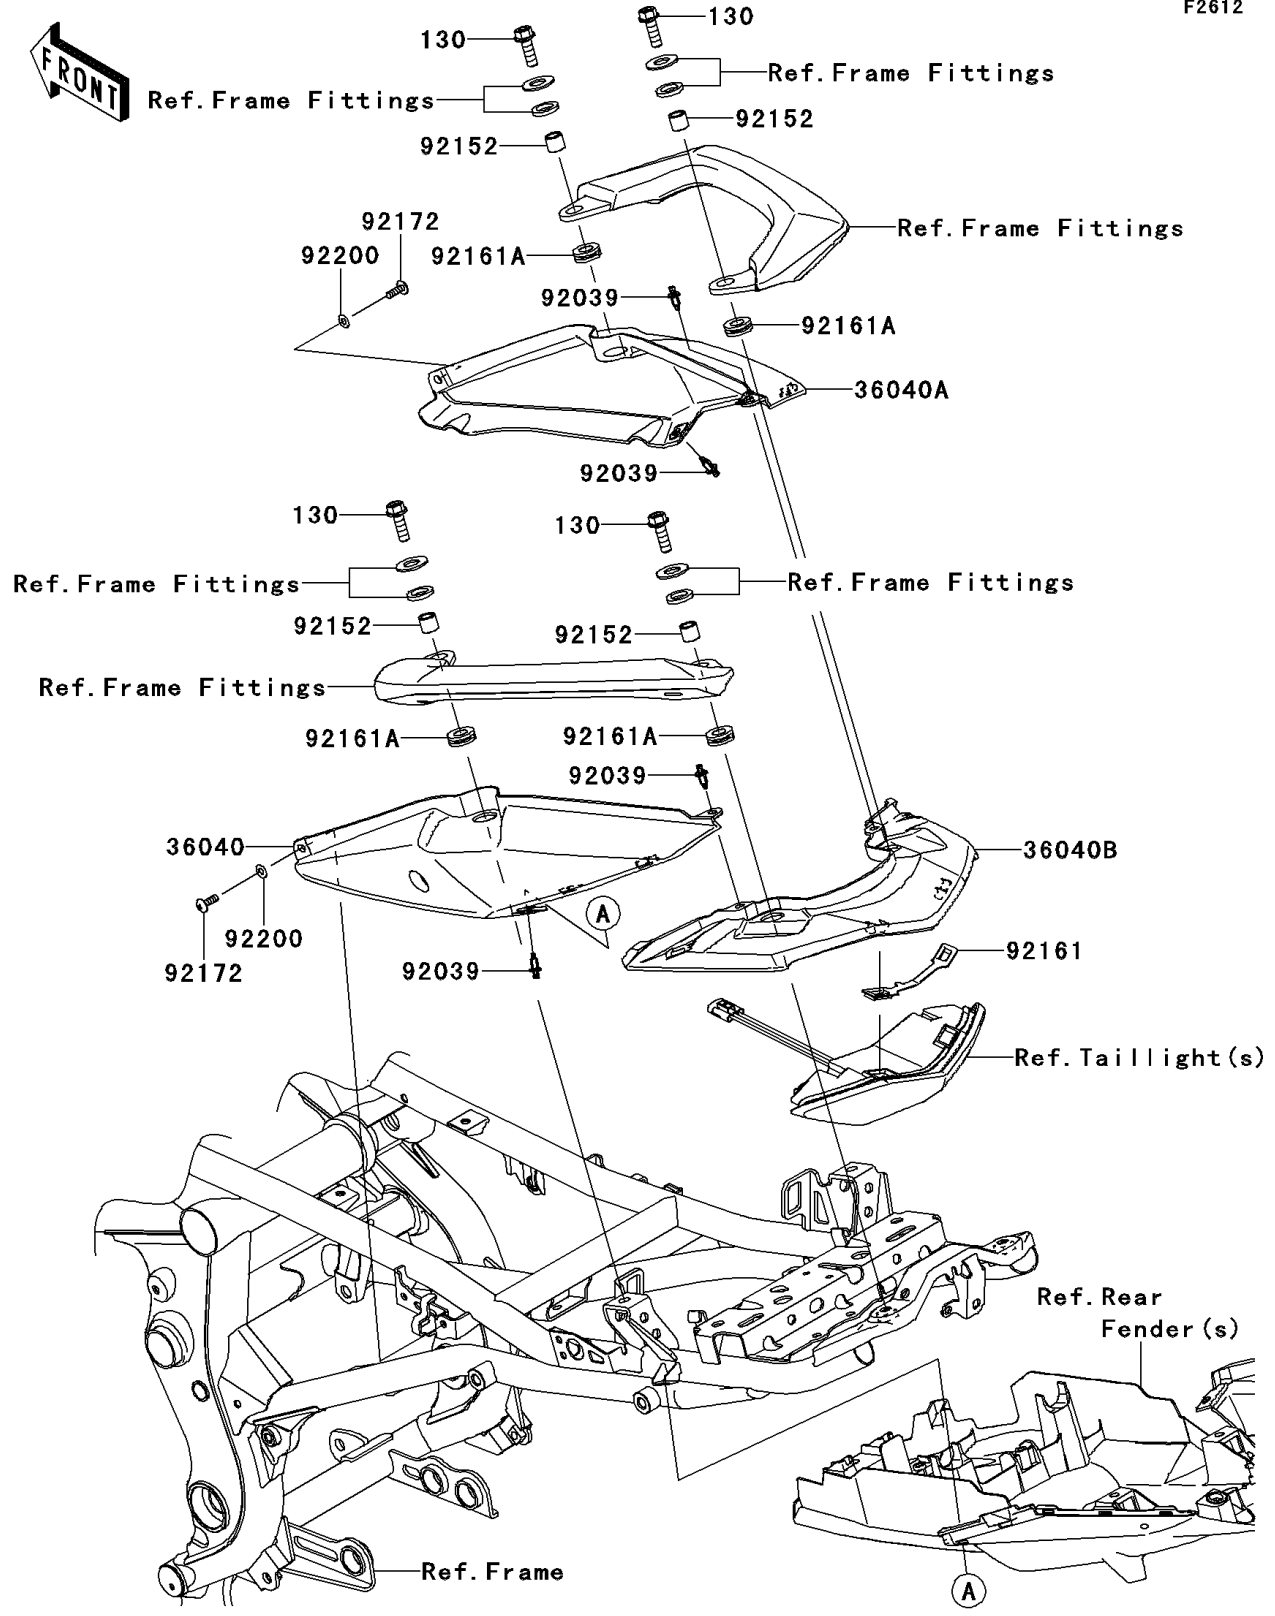

2010 Versys® PARTS DIAGRAM

Seat Cover

F2612

2010 Versys® PARTS LIST

Seat Cover

ITEM NAME	PART NUMBER	QUANTITY
COVER-TAIL,LH,M.S.BLACK (Ref # 36040)	36040-0096-660	1
COVER-TAIL,RH,M.S.BLACK (Ref # 36040A)	36040-0097-660	1
COVER-TAIL,CNT (Ref # 36040B)	36040-0108	1
RIVET (Ref # 92039)	92039-0023	4
COLLAR,9.2X13.8X12.5 (Ref # 92152)	92152-0546	4
DAMPER,TAIL LAMP (Ref # 92161)	92161-0808	1
DAMPER (Ref # 92161A)	92161-0868	4
SCREW,5X16 (Ref # 92172)	92172-0322	2
WASHER,NYLON,5.3X11.5X0.5 (Ref # 92200)	92200-1480	2
BOLT-FLANGED,8X30 (Ref # 130)	130CA0830	4