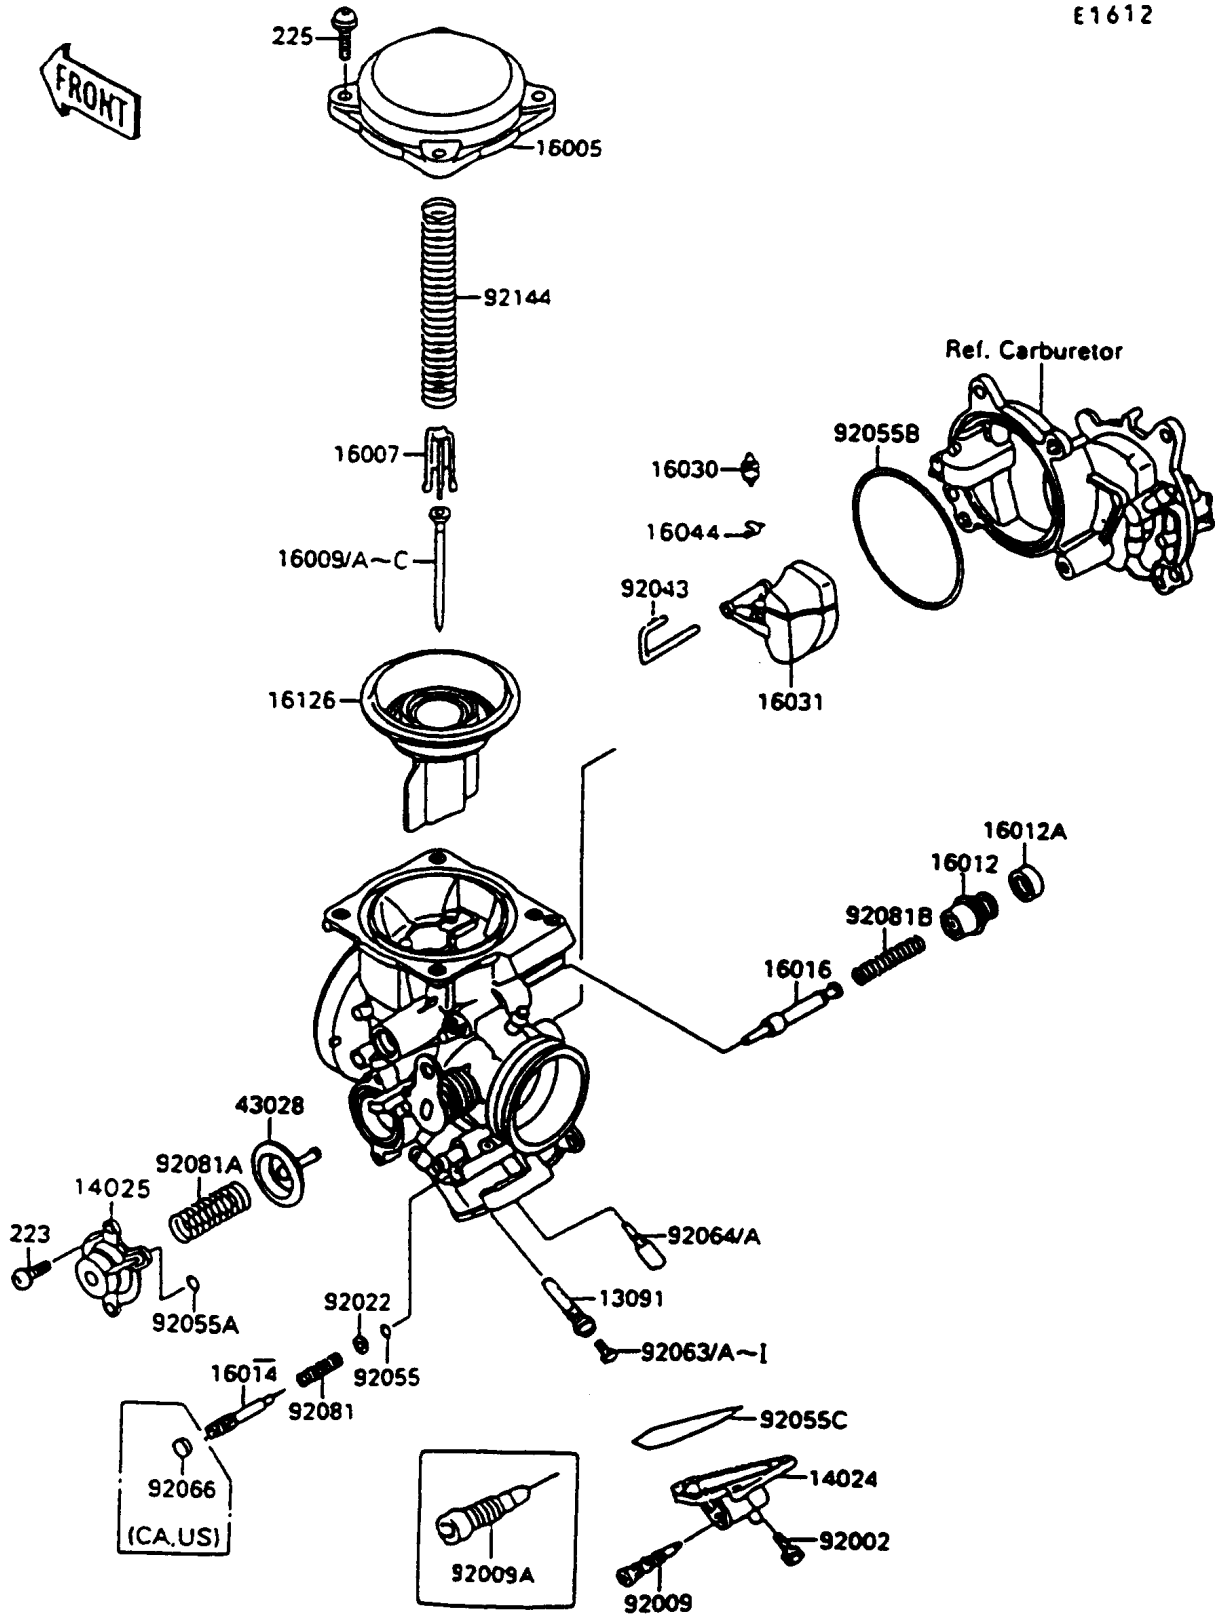

1992 Vulcan 88 PARTS DIAGRAM

Carburetor Parts

E1612