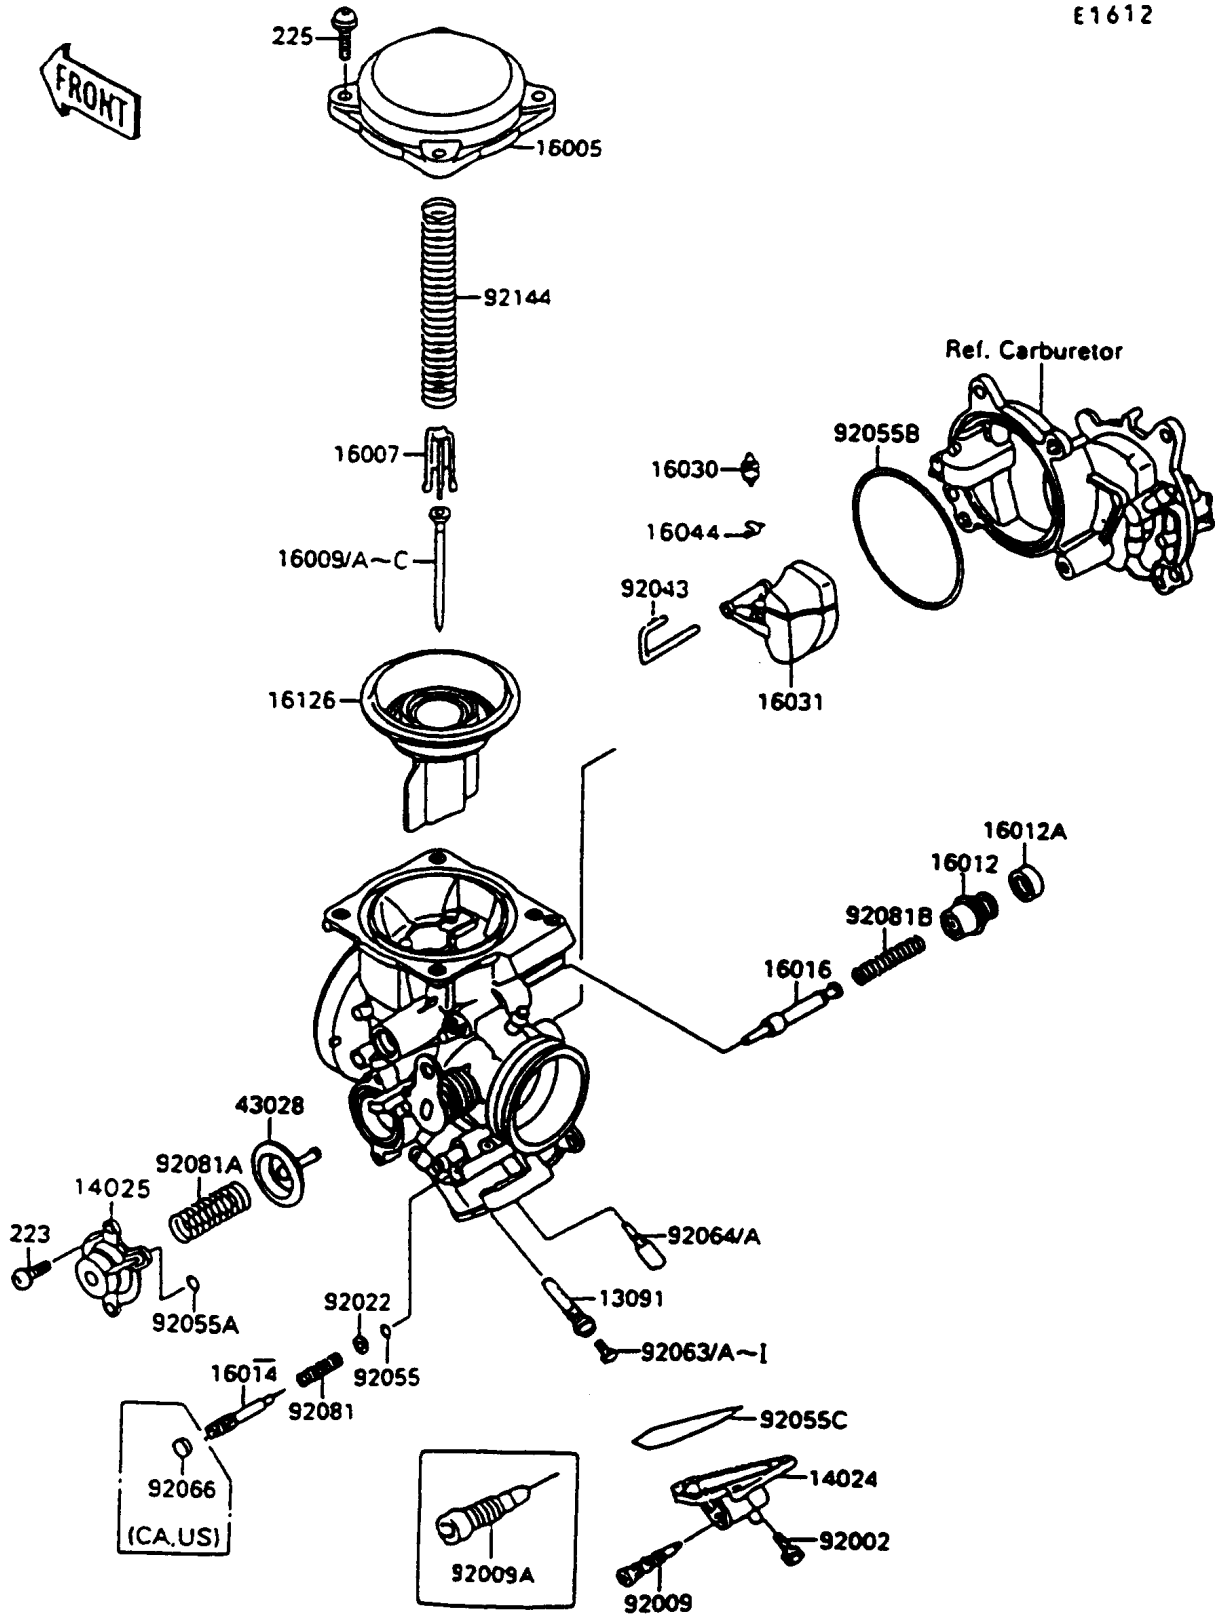

1994 Vulcan 88 PARTS DIAGRAM

Carburetor Parts

E1612