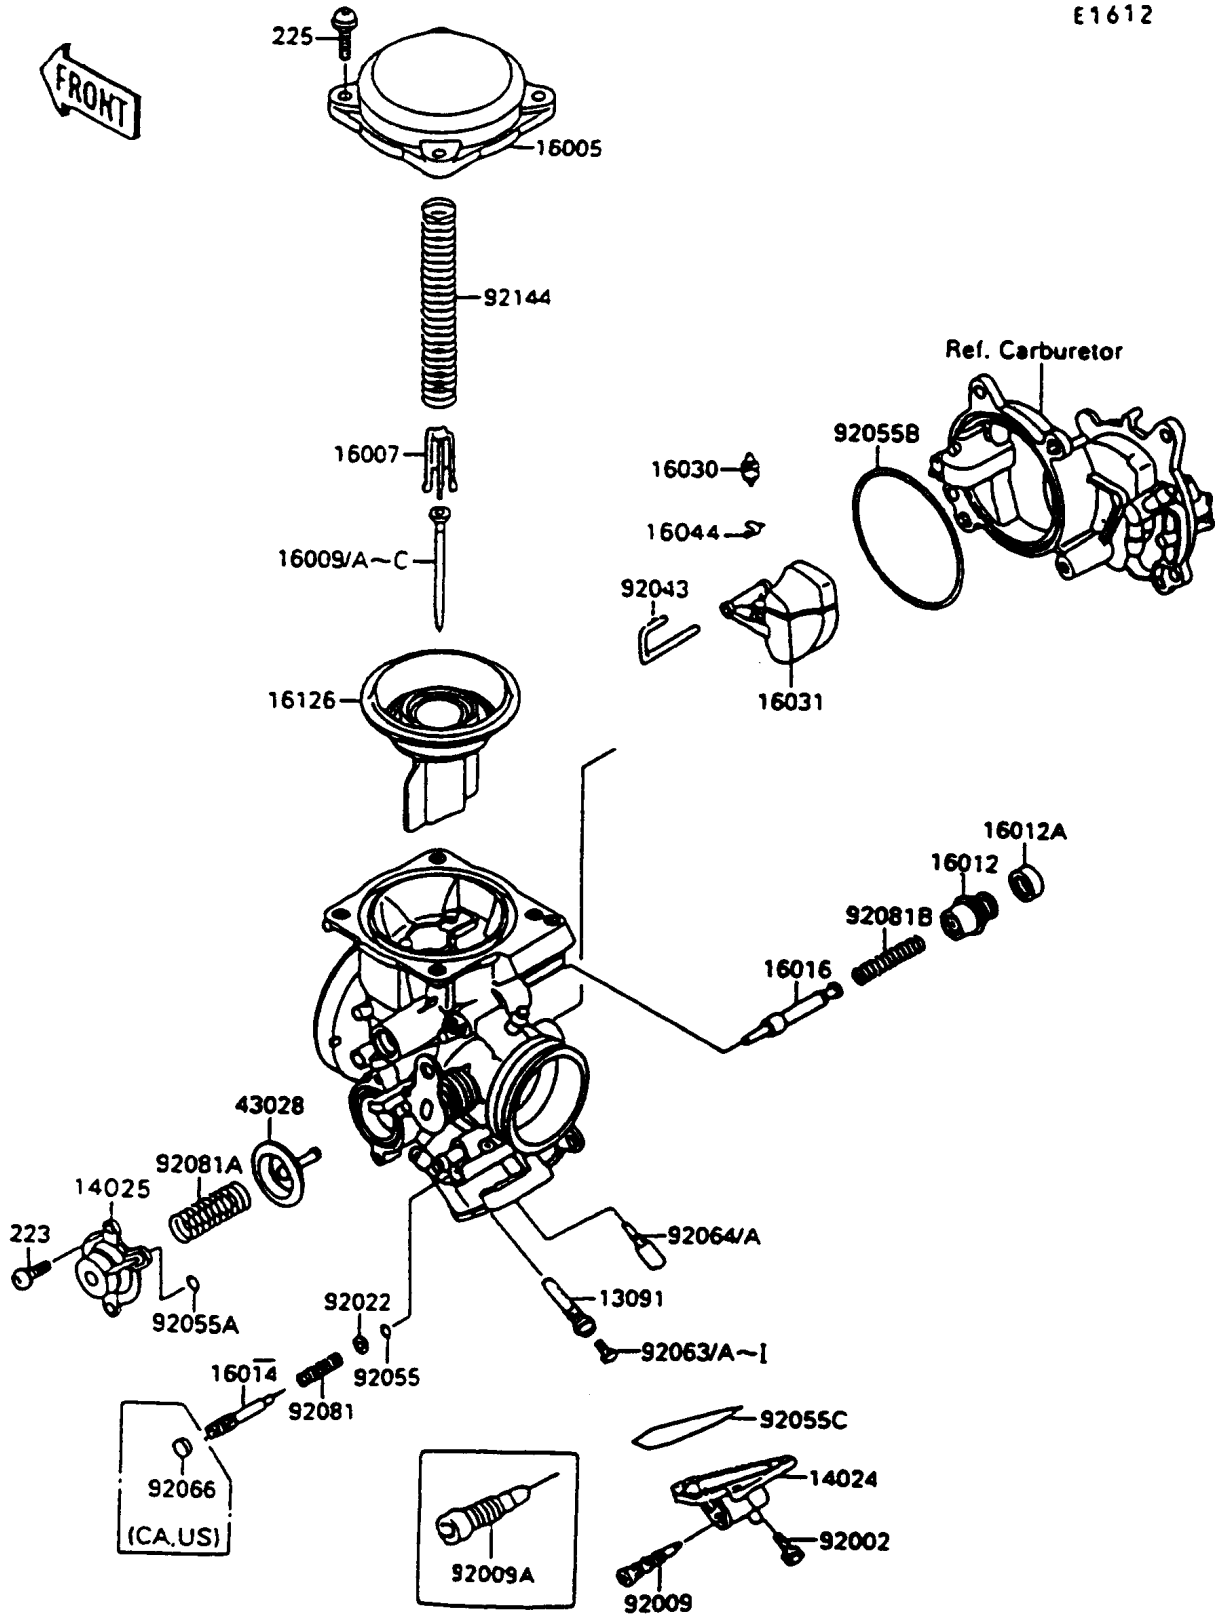

1995 Vulcan 88 PARTS DIAGRAM

Carburetor Parts

E1612