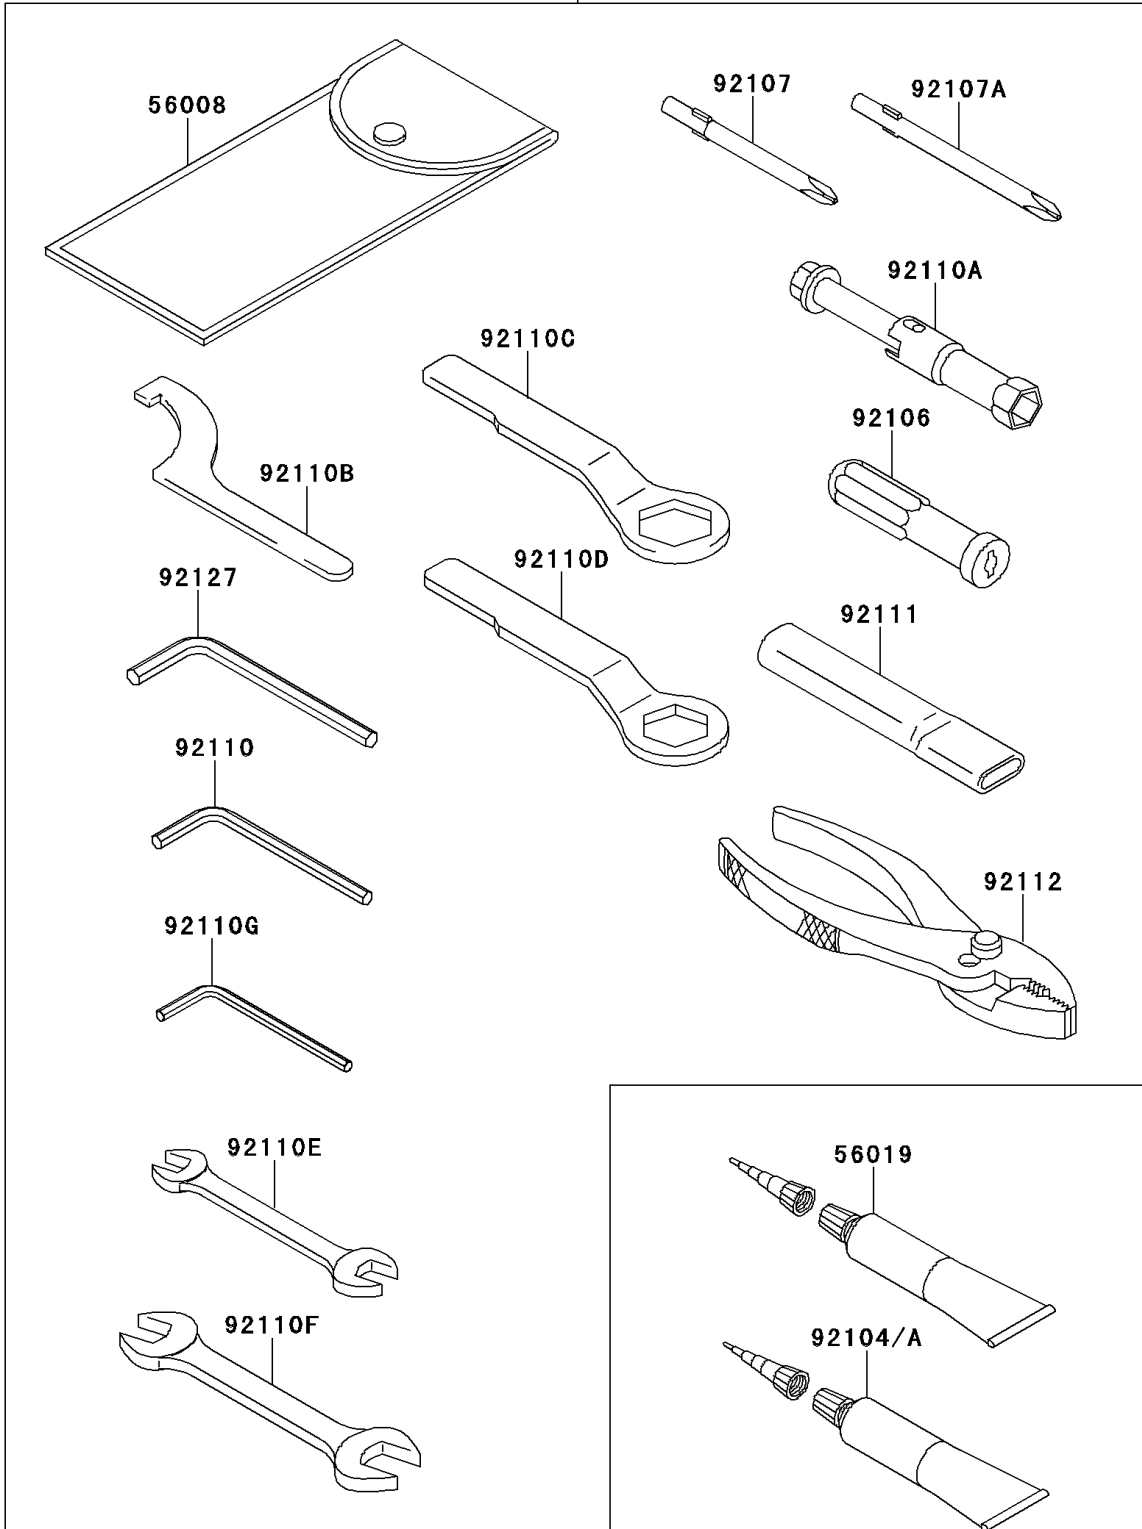

2010 Versys® PARTS DIAGRAM

Owner's Tools

56007

F2810

2010 Versys® PARTS LIST

Owner's Tools

ITEM NAME	PART NUMBER	QUANTITY
TOOL-KIT (Ref # 56007)	56007-0026	1
BAG,TOOL (Ref # 56008)	56008-1075	1
GASKET-LIQUID,TB1211,WHITE (Ref # 56019)	56019-120	1
GASKET-LIQUID,TB1211F,CLEAR (Ref # 92104)	92104-0004	1
GASKET-LIQUID,TB1216B,BLACK (Ref # 92104A)	92104-1064	1
GRIP-SCREW DRIVER (Ref # 92106)	92106-1001	1
TOOL-DRIVER,#3PHILLIPS (Ref # 92107)	92107-005	1
TOOL-DRIVER,#2PHILLIPS (Ref # 92107A)	92107-1053	1
TOOL-WRENCH,ALLEN,5MM (Ref # 92110)	92110-1015	1
TOOL-WRENCH,BOX,16MM (Ref # 92110A)	92110-1132	1
TOOL-WRENCH,HOOK (Ref # 92110B)	92110-1144	1
TOOL-WRENCH,BOX END,27MM (Ref # 92110C)	92110-1147	1
TOOL-WRENCH,BOX END,22MM (Ref # 92110D)	92110-1148	1
TOOL-WRENCH,OPEN END,10X12 (Ref # 92110E)	92110-1152	1
TOOL-WRENCH,OPEN END,14X17 (Ref # 92110F)	92110-1153	1
TOOL-WRENCH,ALLEN,4MM (Ref # 92110G)	92110-3703	1
TOOL-BAR,BOX END WRENCH (Ref # 92111)	92111-1051	1
TOOL-PLIERS (Ref # 92112)	92112-1001	1
TOOL-WRENCH,ALLEN,6MM (Ref # 92127)	92127-003	1