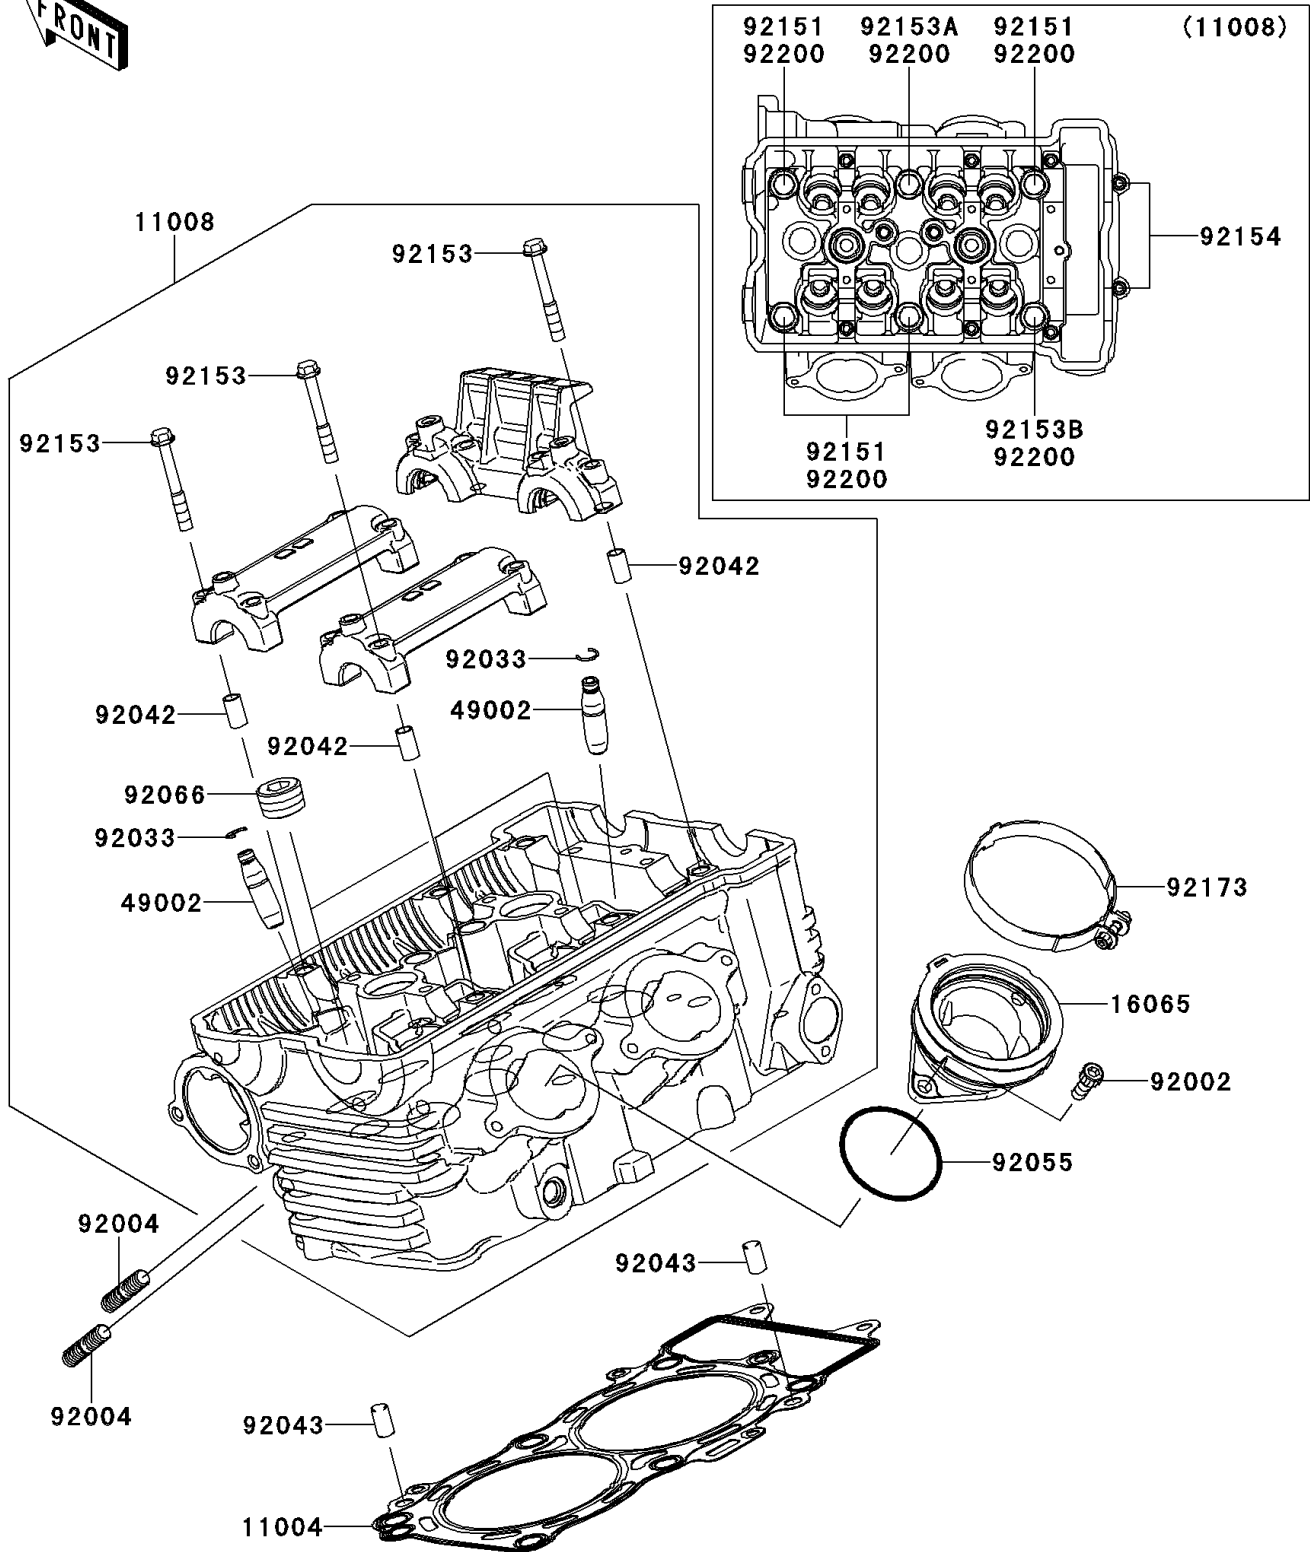

2012 VERSYS® PARTS DIAGRAM

Cylinder Head

E1111

2012 VERSYS® PARTS LIST

Cylinder Head

ITEM NAME	PART NUMBER	QUANTITY
GASKET-HEAD (Ref # 11004)	11004-0064	1
HEAD-COMP-CYLINDER (Ref # 11008)	11008-0107	1
HOLDER,THROTTLE BODY (Ref # 16065)	16065-0024	2
GUIDE-VALVE (Ref # 49002)	49002-1116	8
BOLT,6X16 (Ref # 92002)	92002-1143	4
STUD,8X22 (Ref # 92004)	92004-0025	4
RING-SNAP (Ref # 92033)	92033-1247	8
PIN,DOWEL,6.3X8X14 (Ref # 92042)	92042-007	6
PIN,8X14 (Ref # 92043)	92043-1567	2
RING-O,47X1.9 (Ref # 92055)	92055-1600	2
PLUG,PT1/2X12.5 (Ref # 92066)	92066-0002	3
BOLT,10X158 (Ref # 92151)	92151-1152	4
BOLT,6X45 (Ref # 92153)	92153-0339	12
BOLT,FLANGED-SMALL,10X176 (Ref # 92153A)	92153-0972	1
BOLT,FLANGED-SMALL,10X80 (Ref # 92153B)	92153-1321	1
BOLT,SOCKET,6X30 (Ref # 92154)	92154-0116	2
CLAMP (Ref # 92173)	92173-0239	2
WASHER,10.5X19X2.3 (Ref # 92200)	92200-0363	6