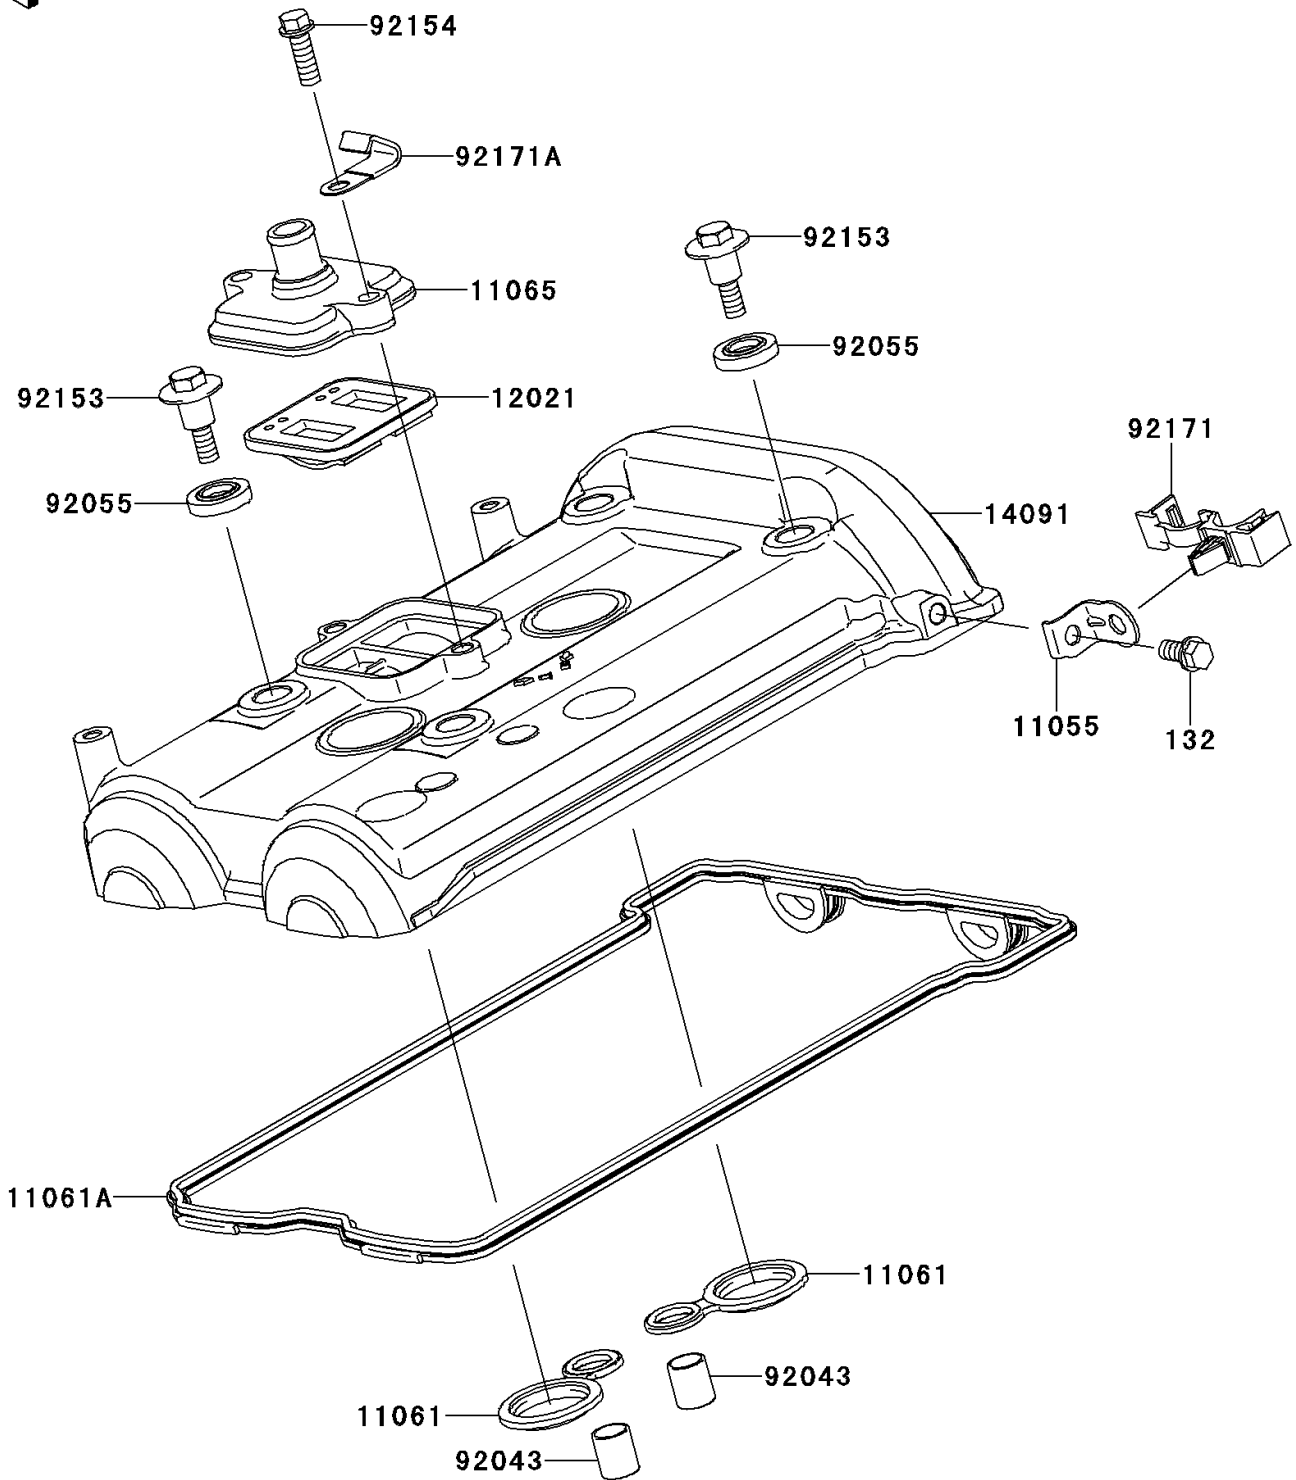

2013 VERSYS® PARTS DIAGRAM

Cylinder Head Cover

E1112

2013 VERSYS® PARTS LIST

Cylinder Head Cover

ITEM NAME	PART NUMBER	QUANTITY
-----------	-------------	----------