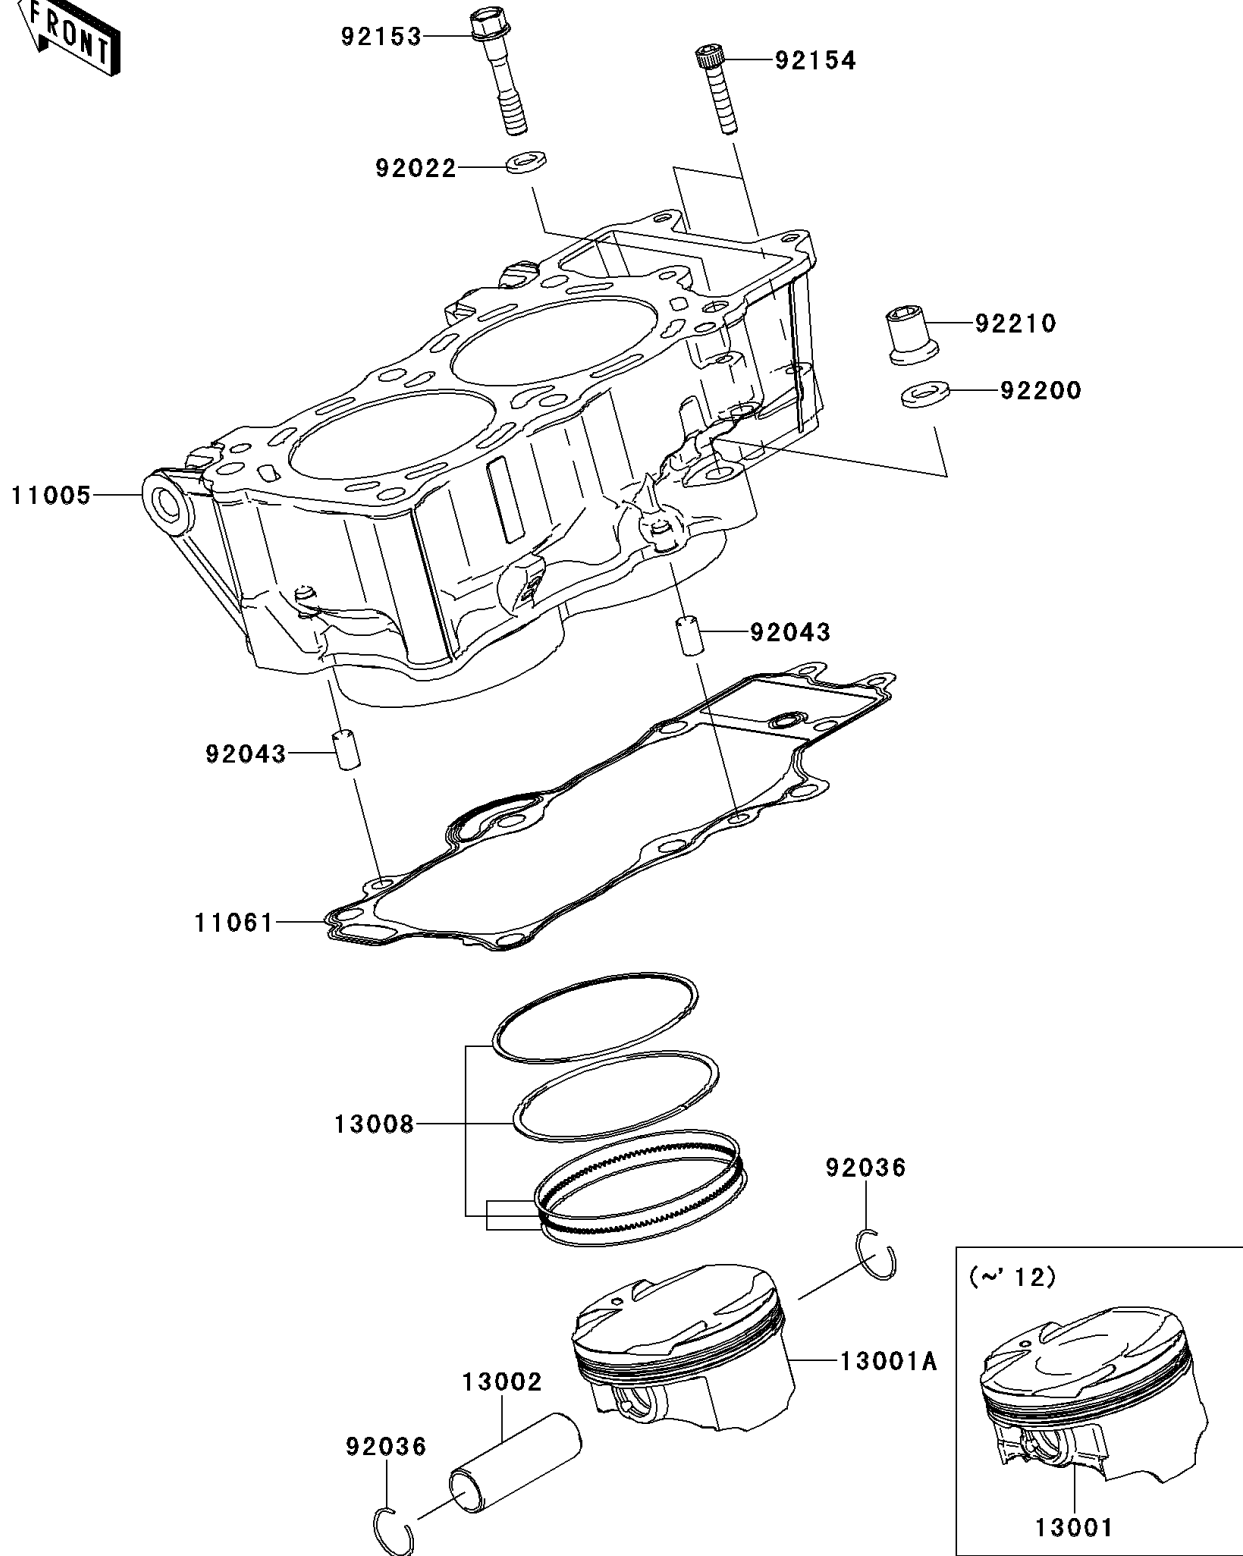

2012 VERSYS® PARTS DIAGRAM

Cylinder/Piston(s)

E1120

2012 VERSYS® PARTS LIST

Cylinder/Piston(s)

ITEM NAME	PART NUMBER	QUANTITY
CYLINDER-ENGINE (Ref # 11005)	11005-0082	1
GASKET,CYLINDER BASE (Ref # 11061)	11061-0171	1
PISTON-ENGINE (Ref # 13001)	13001-0087	2
PIN-PISTON (Ref # 13002)	13002-0007	2
RING-SET-PISTON (Ref # 13008)	13008-1196	2
WASHER,9X15.5X2 (Ref # 92022)	92022-1401	1
RING-SNAP,PISTON PIN (Ref # 92036)	92036-008	4
PIN,8X14 (Ref # 92043)	92043-1567	2
BOLT,8X43 (Ref # 92153)	92153-1011	1
BOLT,SOCKET,6X30 (Ref # 92154)	92154-0116	2
WASHER,10.5X19X2.3 (Ref # 92200)	92200-0363	1
NUT (Ref # 92210)	92210-0223	1