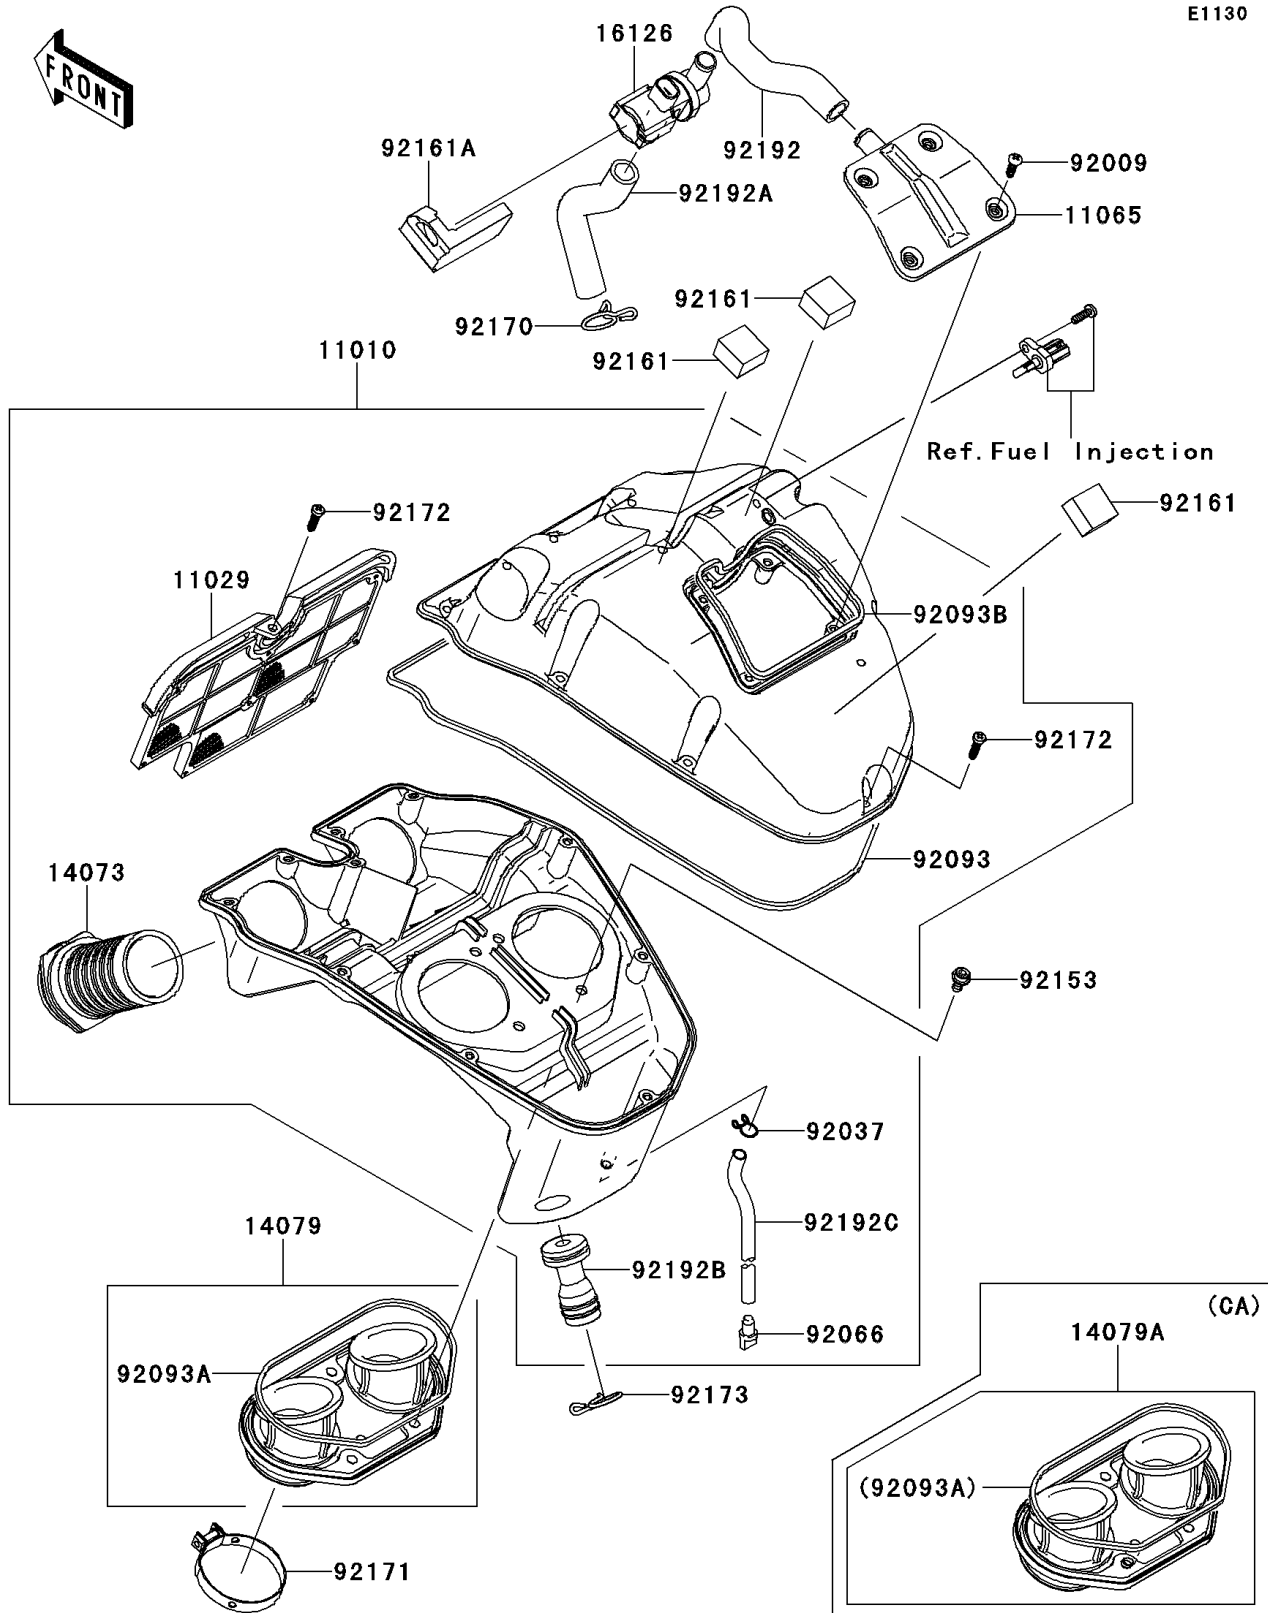

2012 VERSYS® PARTS DIAGRAM

Air Cleaner

E1130

2012 VERSYS® PARTS LIST

Air Cleaner

ITEM NAME	PART NUMBER	QUANTITY
FILTER-ASSY-AIR (Ref # 11010)	11010-0153	1
ELEMENT-ASSY-AIR FILTER (Ref # 11029)	11029-0008	1
CAP,UPPER CASE (Ref # 11065)	11065-0120	1
DUCT (Ref # 14073)	14073-0110	2
HOLDER-ASSY (Ref # 14079A)	14079-0066	1
VALVE,AIR SWITING (Ref # 16126)	16126-0019	1
SCREW,TAPPING,5X16 (Ref # 92009)	92009-1984	4
CLAMP,TUBE (Ref # 92037)	92037-147	1
PLUG,DRAIN (Ref # 92066)	92066-1211	1
SEAL,L=1080 (Ref # 92093)	92093-0045	1
SEAL (Ref # 92093A)	92093-0046	1
SEAL,L=368 (Ref # 92093B)	92093-0048	1
BOLT,SOCKET,6X12 (Ref # 92153)	92153-0759	4
DAMPER,T=15 (Ref # 92161)	92161-0302	3
DAMPER (Ref # 92161A)	92161-0309	1
CLAMP (Ref # 92170)	92170-1017	1
CLAMP (Ref # 92171)	92171-0314	2
SCREW,TAPPING,5X20 (Ref # 92172)	92172-0009	11
CLAMP,22X2 (Ref # 92173)	92173-0001	1
TUBE,ASV-A/C (Ref # 92192)	92192-0231	1
TUBE,HEAD-ASV (Ref # 92192A)	92192-0232	1
TUBE,BREATHER (Ref # 92192B)	92192-0264	1
TUBE,DRAIN,6X9X280 (Ref # 92192C)	92192-0325	1